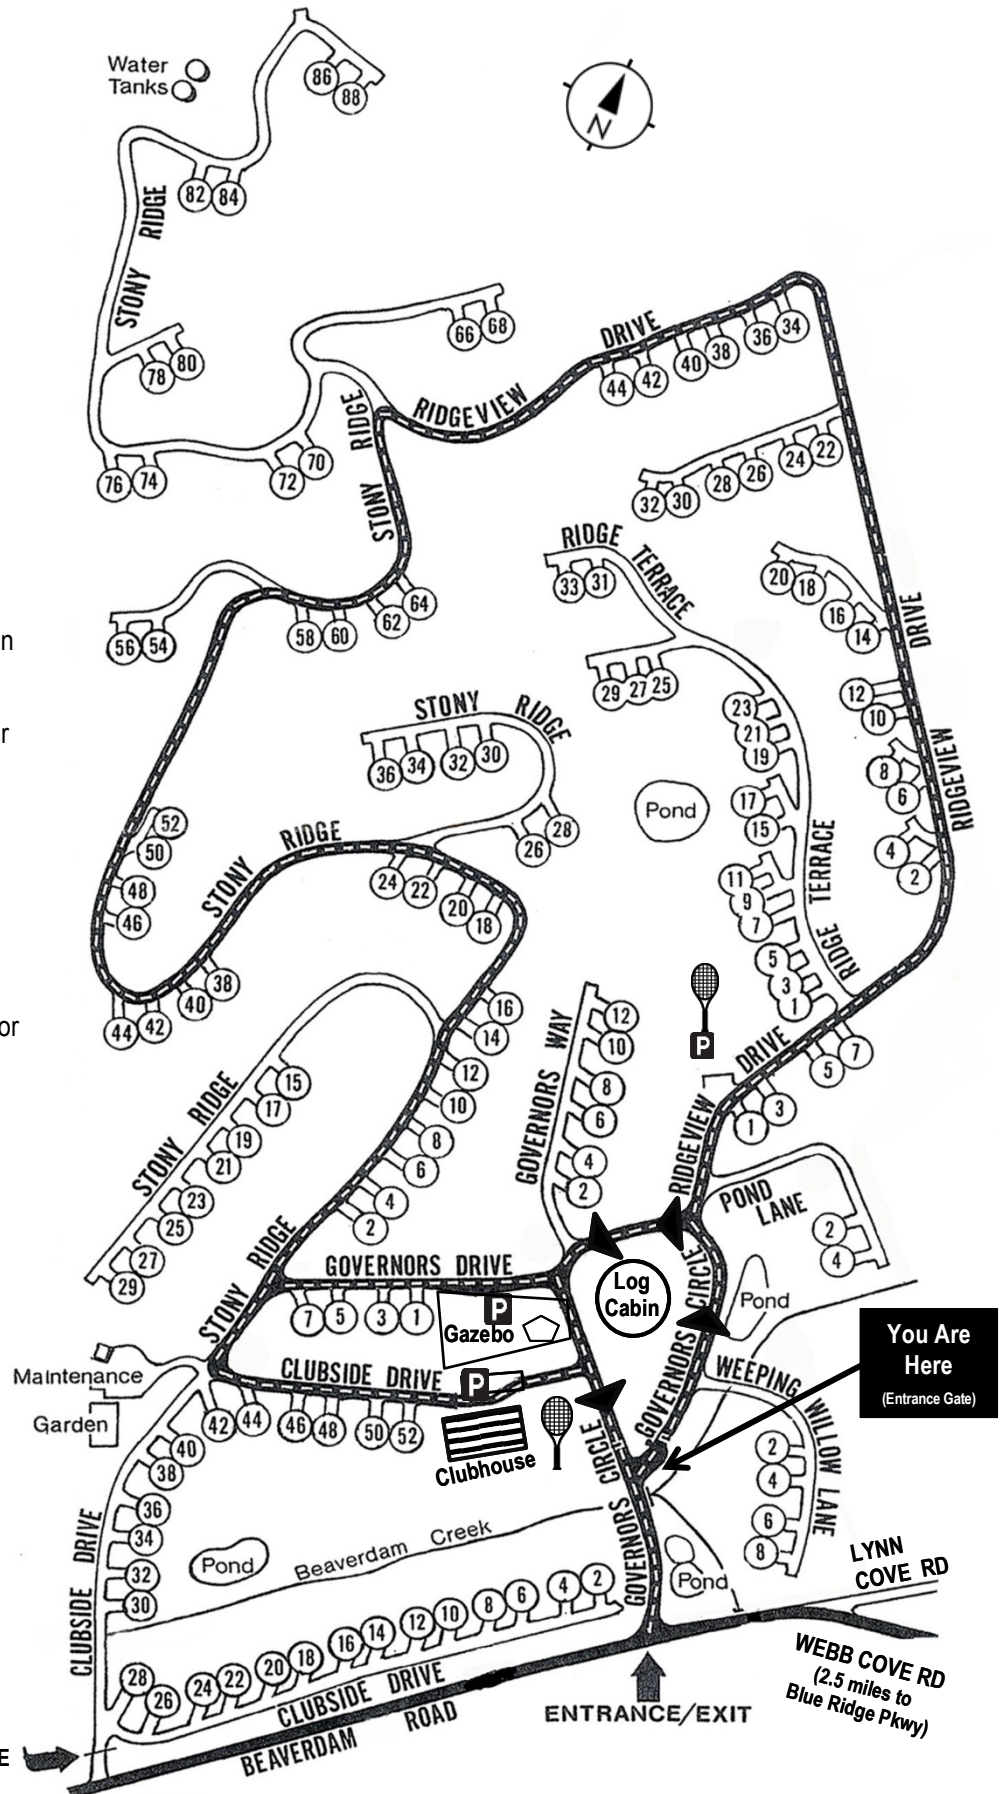

Beaverdam Run Condominium

Welcome to our Community!

We have 136 units located on 115 tranquil acres including the valley and mountainside.

Real Estate Information

Information is available from any Asheville real estate agent.

Information about Beaverdam Run

BeaverdamRun.org

Entrance to our Community

► **Visiting a Resident?** Use the touch screen to locate the person you wish to visit and tap the name. Your host will then open the gate remotely.

► **Entrance Gate:** The gate closes after each vehicle passes through.

Parking

► Guests or service providers should park in the driveway or on the pavement nearest the unit. Please do **not** park on the grass.

► For events located in the Clubhouse or Log Cabin, parking is available in the Gazebo Lot or directly in front of the Clubhouse.

MAP LEGEND

-  Thru - Road
-  One Way Road
-  Clubhouse
-  Log Cabin
-  Tennis and Pickleball Court