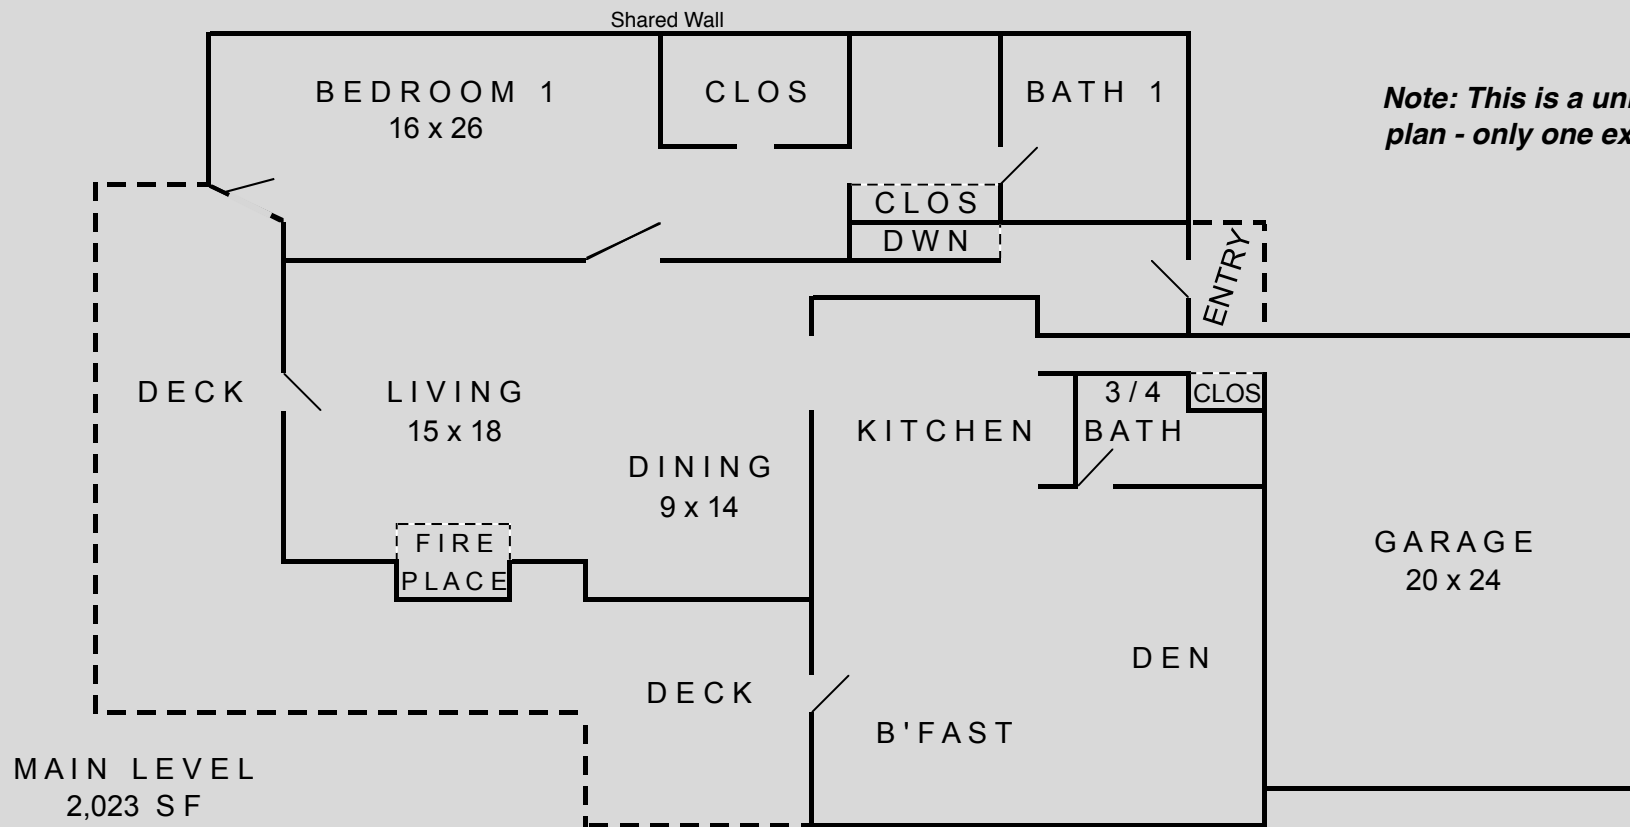

### Beaverdam Run: Two Level Clubside Villa Floor Plan

Available from BeaverdamRunCondo.com (Floor Plan Choices)

*Floor plans were not provided by the developer at the time of original construction and extensive modifications were made by the original owner or subsequent owners.*

**Note: This is a unique plan - only one exists**

### Beaverdam Run: Two Level Clubside Villa Floor Plan

Available from BeaverdamRunCondo.com (Floor Plan Choices)

**Note: This is a unique plan - only one exists**