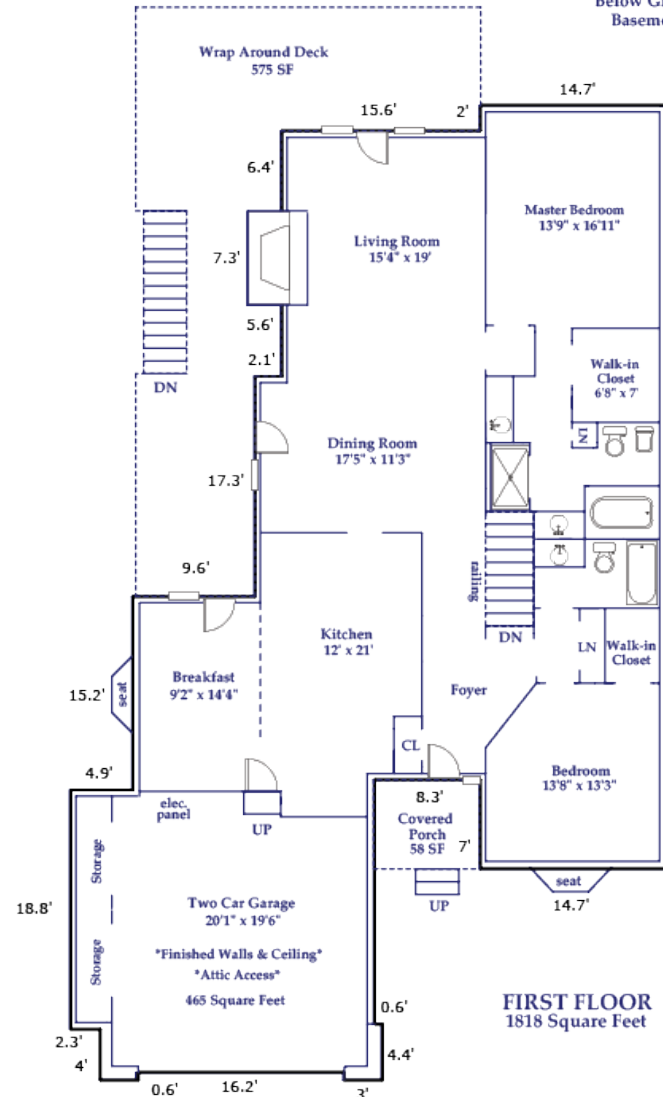

7 RIDGEVIEW DRIVE - FLOOR PLANS

Approximate Total Finished/Heated Living Area:
4456 Square Feet

First Floor: 1818 Square Feet
Below Grade: 1586 Square Feet
Basement: 1052 Square Feet

Approximate Total Finished/Heated Living Area:
1586 Square Feet
Unfinished Area: 121 Square Feet