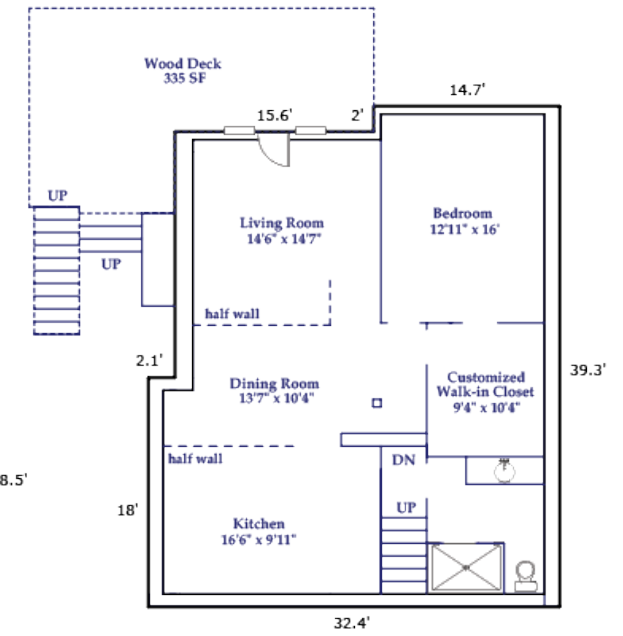

7 RIDGEVIEW DRIVE - FLOOR PLANS

Approximate Total Finished/Heated Living Area:
4456 Square Feet

First Floor: 1818 Square Feet
Below Grade: 1586 Square Feet
Basement: 1052 Square Feet

Approximate Total Finished/Heated Living Area:
1586 Square Feet
Unfinished Area: 121 Square Feet