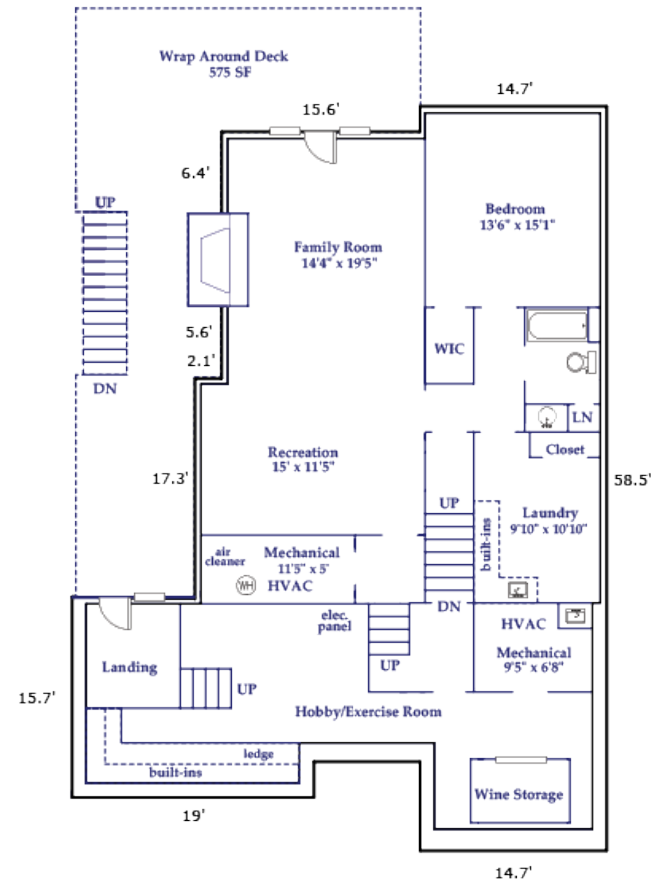

7 RIDGEVIEW DRIVE - FLOOR PLANS

Approximate Total Finished/Heated Living Area:
4456 Square Feet

First Floor: 1818 Square Feet
Below Grade: 1586 Square Feet
Basement: 1052 Square Feet

Approximate Total Finished/Heated Living Area:
1586 Square Feet
Unfinished Area: 121 Square Feet