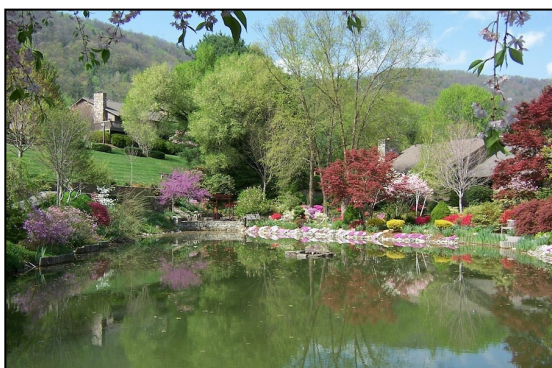

Beaverdam Run Condominium

A Unique Mountainside Community

Beaverdam Run is a gated community of 136 mountainside homes located on 115 spectacular wooded acres in North Asheville. Seven different home styles are available, each with 2-3 oversized bedrooms, large wrap-around decks, 2-car garages, and unique views of mountains, ponds, streams and lush landscaping. All of this is just minutes from Asheville's cultural and artistic downtown area.