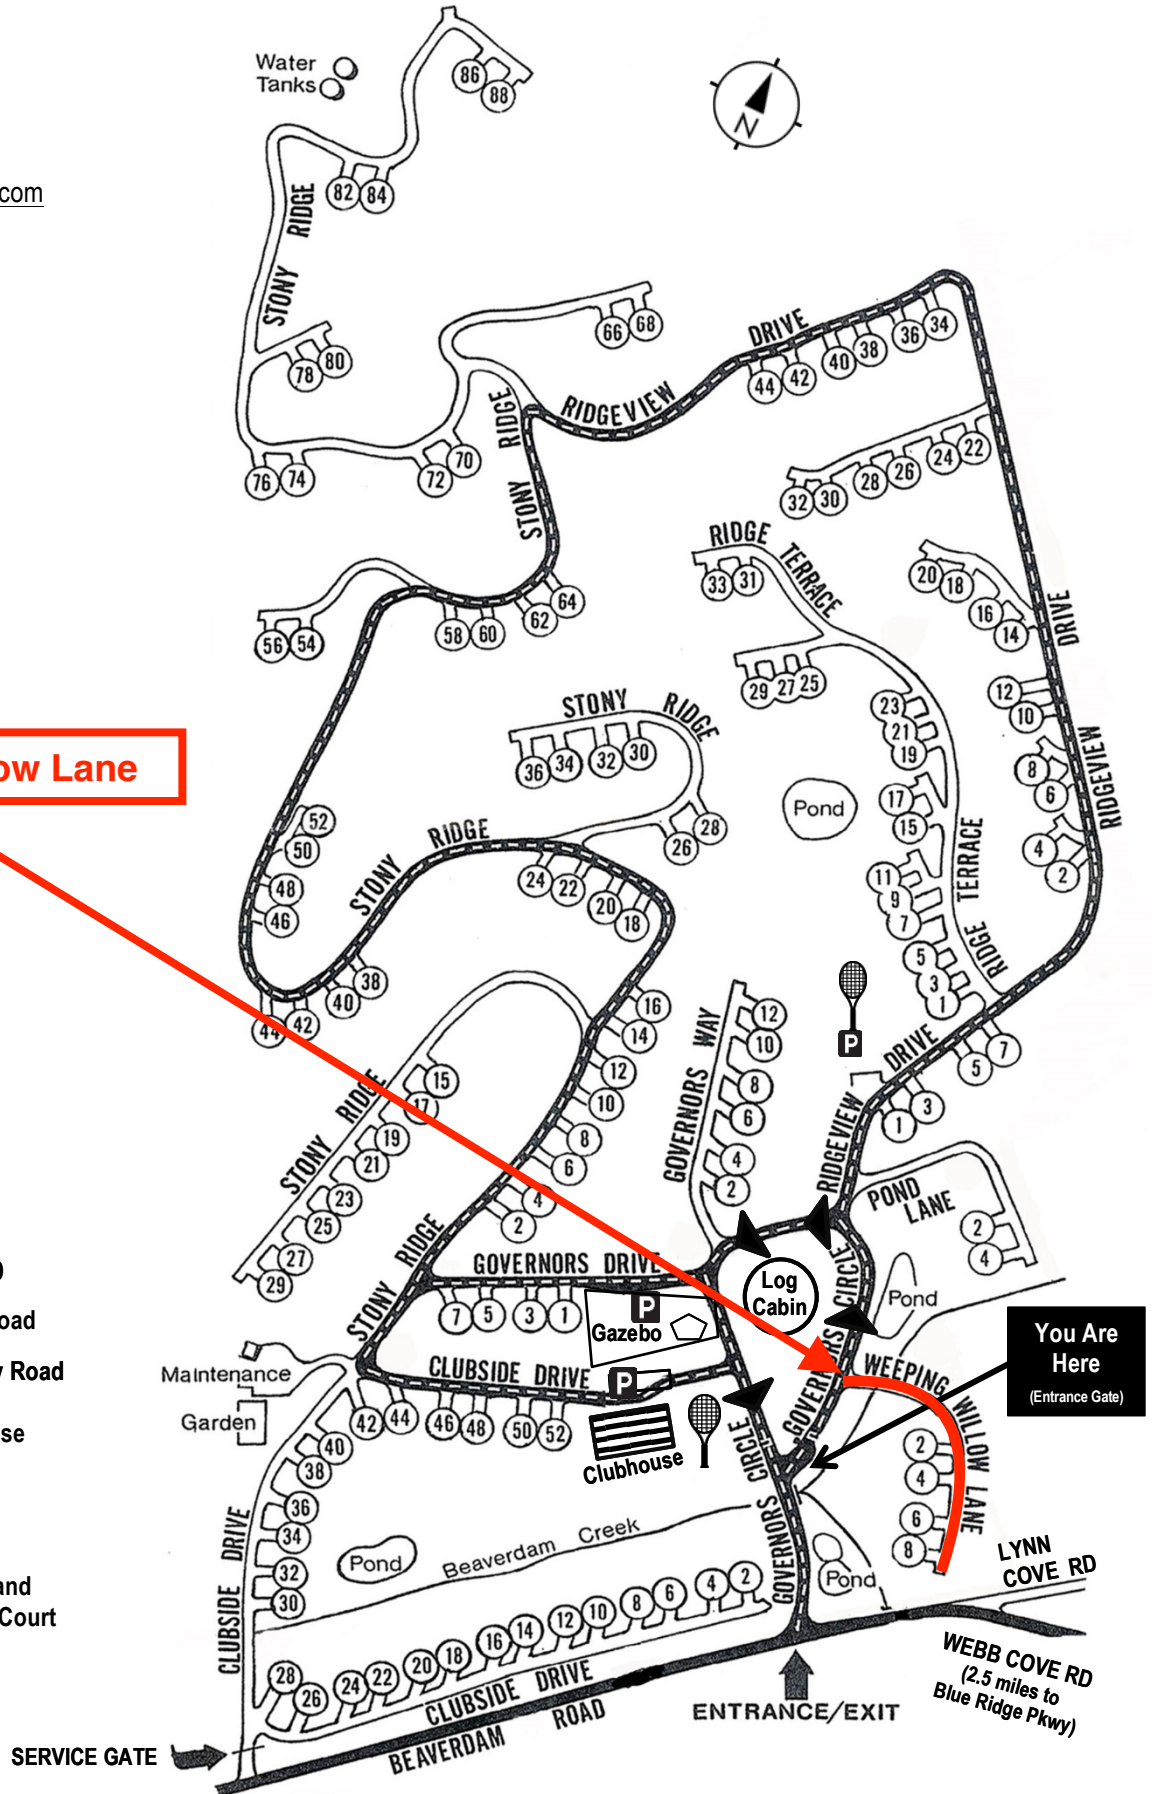

Beaverdam Run Condominium

Community Website

▶ BeaverdamRun.org

Sales Information

▶ BeaverdamRunCondo.com

Water Tanks

Weeping Willow Lane

MAP LEGEND

-  Thru - Road
-  One Way Road
-  Clubhouse
-  Log Cabin
-  Tennis and Pickleball Court

You Are Here
(Entrance Gate)

WEBB COVE RD
(2.5 miles to Blue Ridge Pkwy)