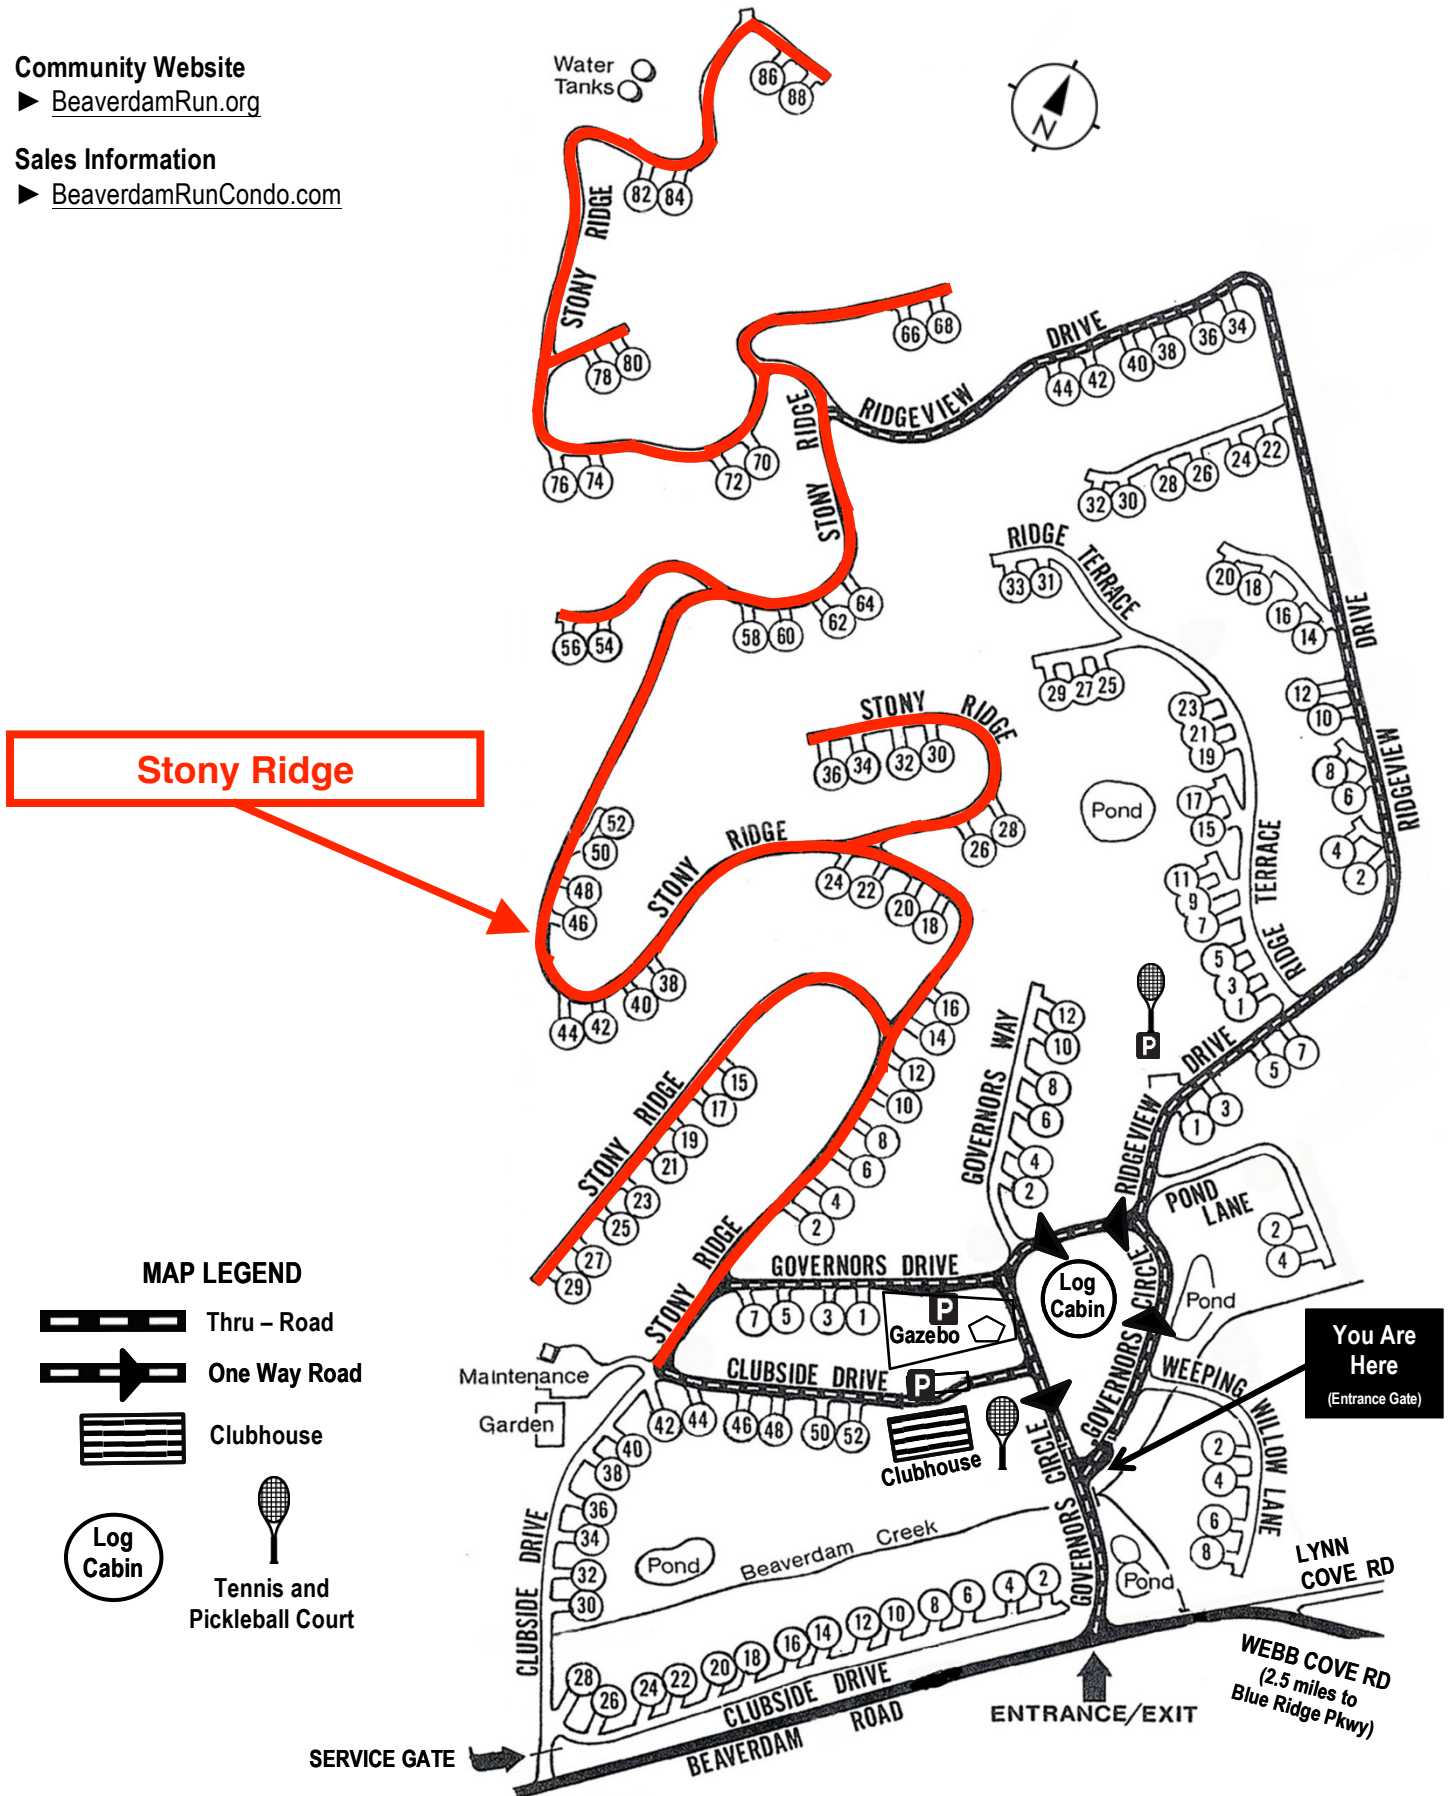

# Beaverdam Run Condominium

**Community Website**

▶ [BeaverdamRun.org](http://BeaverdamRun.org)

**Sales Information**

▶ [BeaverdamRunCondo.com](http://BeaverdamRunCondo.com)

**Stony Ridge**

**MAP LEGEND**

-  Thru - Road
-  One Way Road
-  Clubhouse
-  Log Cabin
-  Tennis and Pickleball Court

**You Are Here**  
(Entrance Gate)

SERVICE GATE

ENTRANCE/EXIT

WEBB COVE RD  
(2.5 miles to Blue Ridge Pkwy)