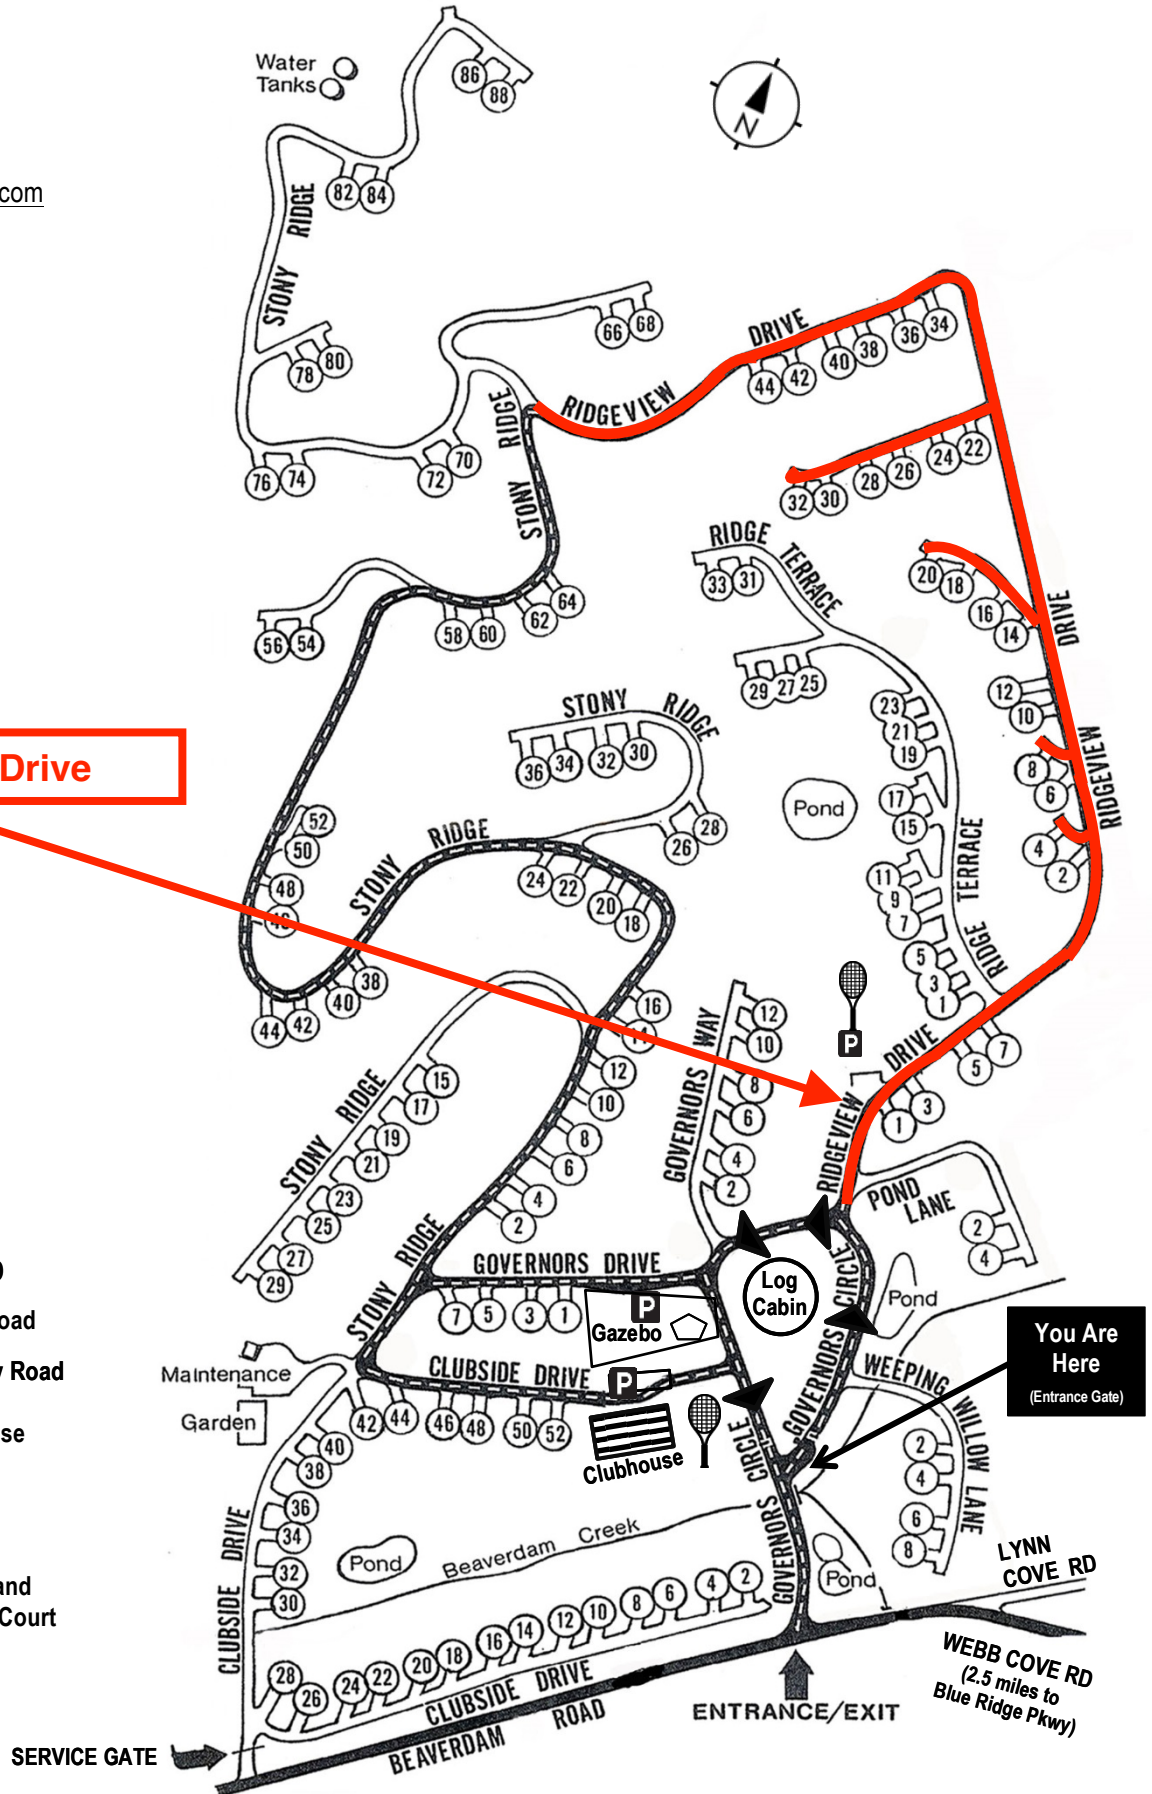

Beaverdam Run Condominium

Community Website

▶ BeaverdamRun.org

Sales Information

▶ BeaverdamRunCondo.com

Water Tanks

Ridgeview Drive

MAP LEGEND

-  Thru - Road
-  One Way Road
-  Clubhouse
-  Log Cabin
-  Tennis and Pickleball Court

You Are Here
(Entrance Gate)

ENTRANCE/EXIT