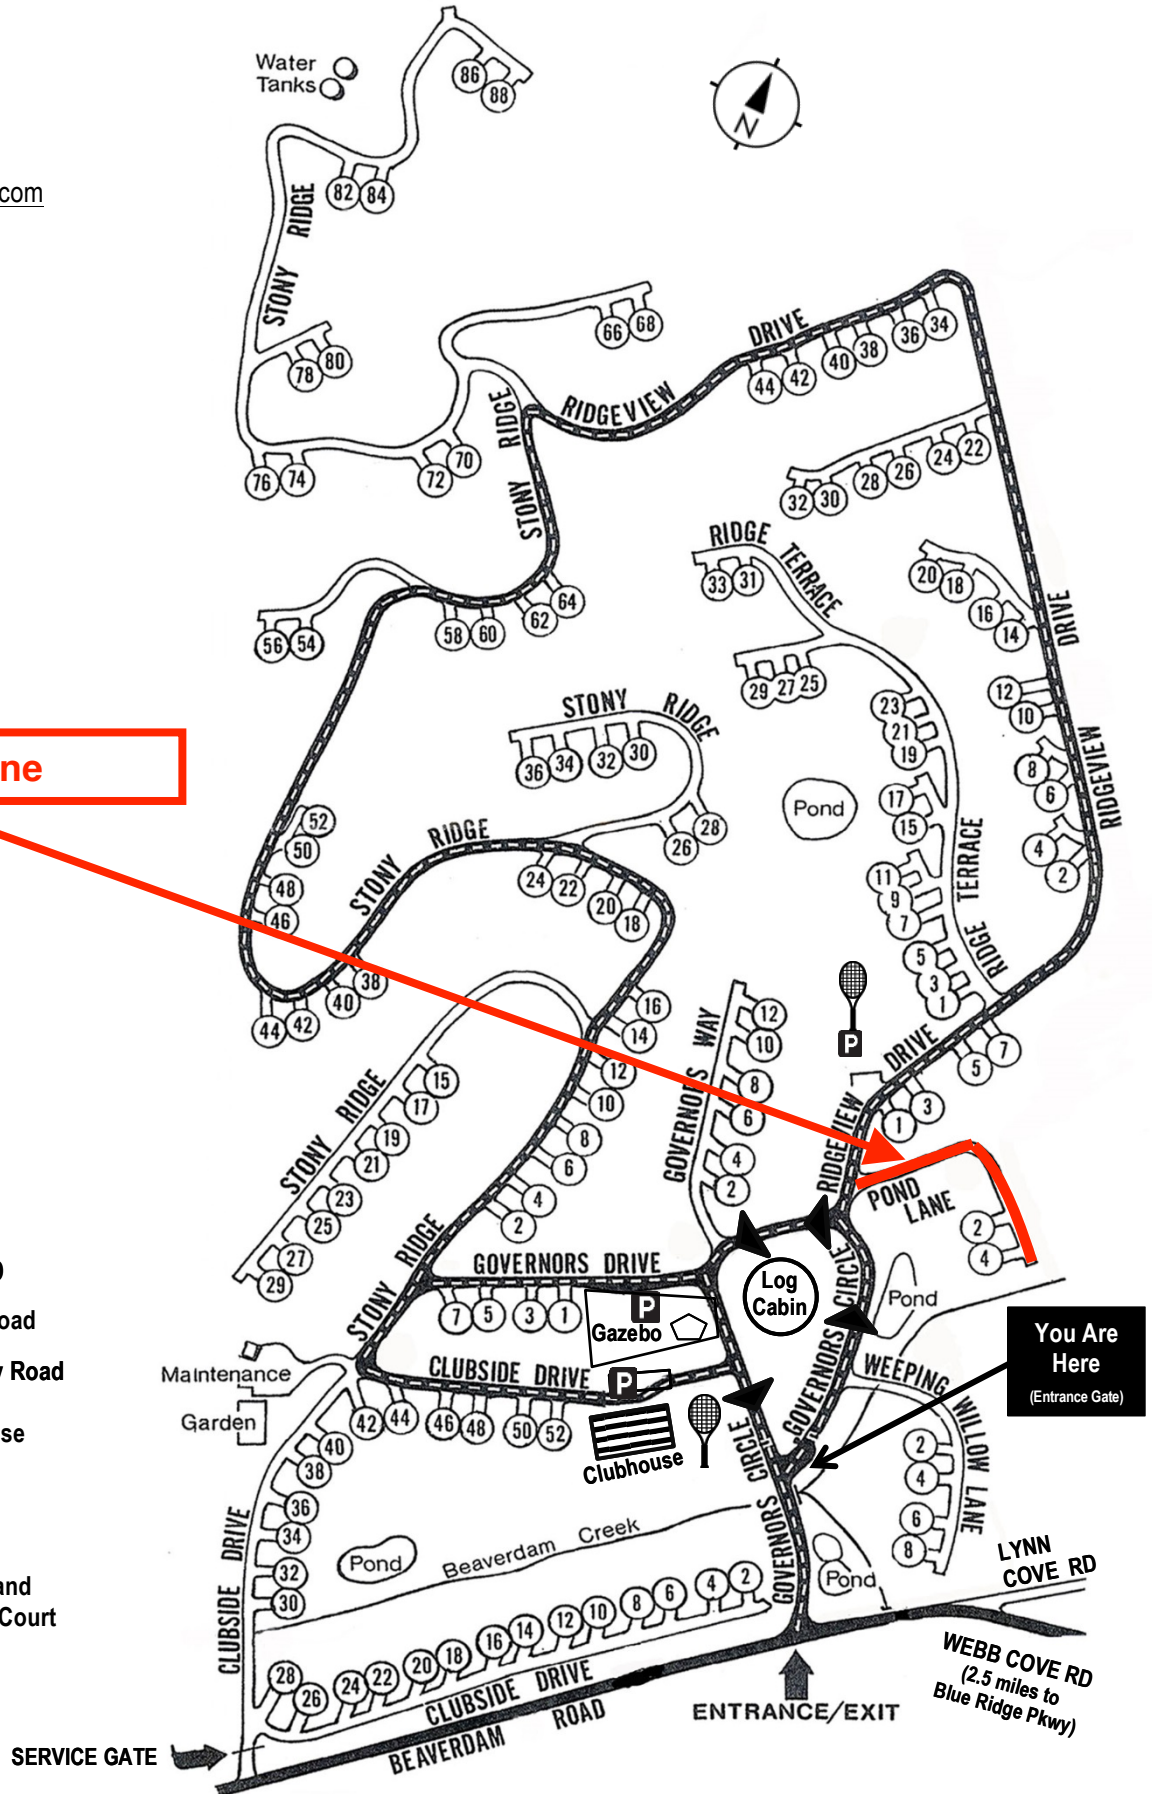

Beaverdam Run Condominium

Community Website

▶ BeaverdamRun.org

Sales Information

▶ BeaverdamRunCondo.com

Water Tanks

Pond Lane

MAP LEGEND

-  Thru - Road
-  One Way Road
-  Clubhouse
-  Log Cabin
-  Tennis and Pickleball Court

You Are Here
(Entrance Gate)

WEBB COVE RD
(2.5 miles to Blue Ridge Pkwy)