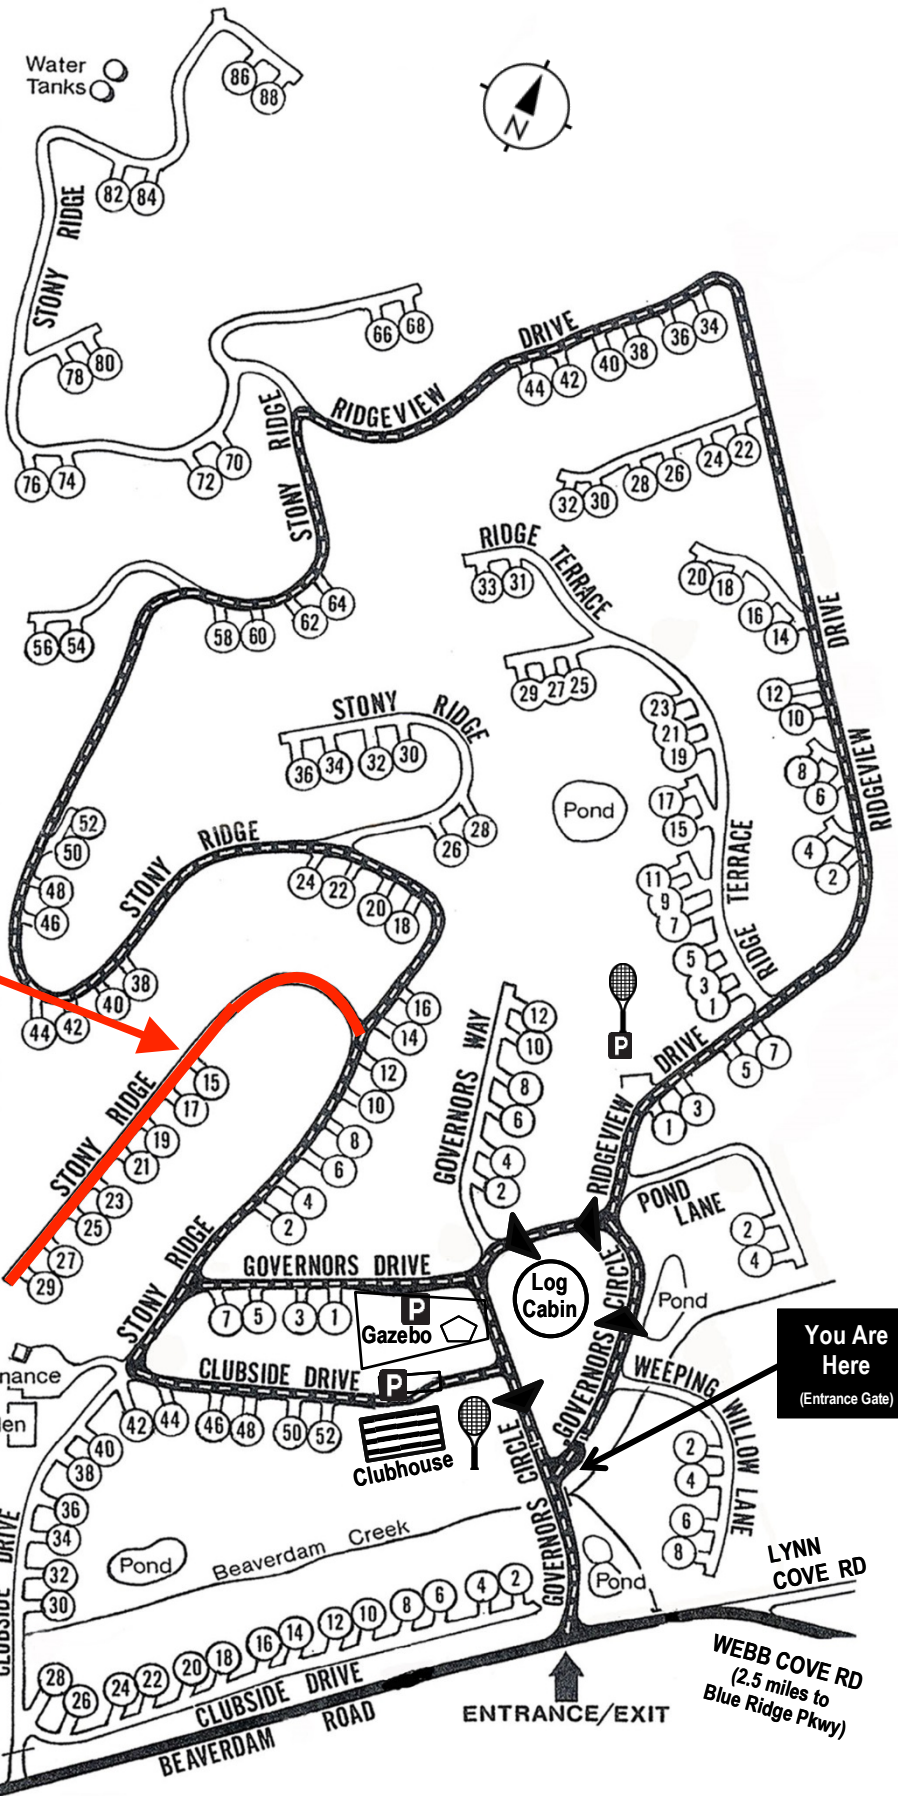

Beaverdam Run Condominium

Community Website

▶ BeaverdamRun.org

Sales Information

▶ BeaverdamRunCondo.com

**Stony Ridge
(Odd Numbers Only)**

MAP LEGEND

-  Thru - Road
-  One Way Road
-  Clubhouse
-  Log Cabin
-  Tennis and Pickleball Court

You Are Here
(Entrance Gate)

SERVICE GATE

ENTRANCE/EXIT

WEBB COVE RD
(2.5 miles to Blue Ridge Pkwy)