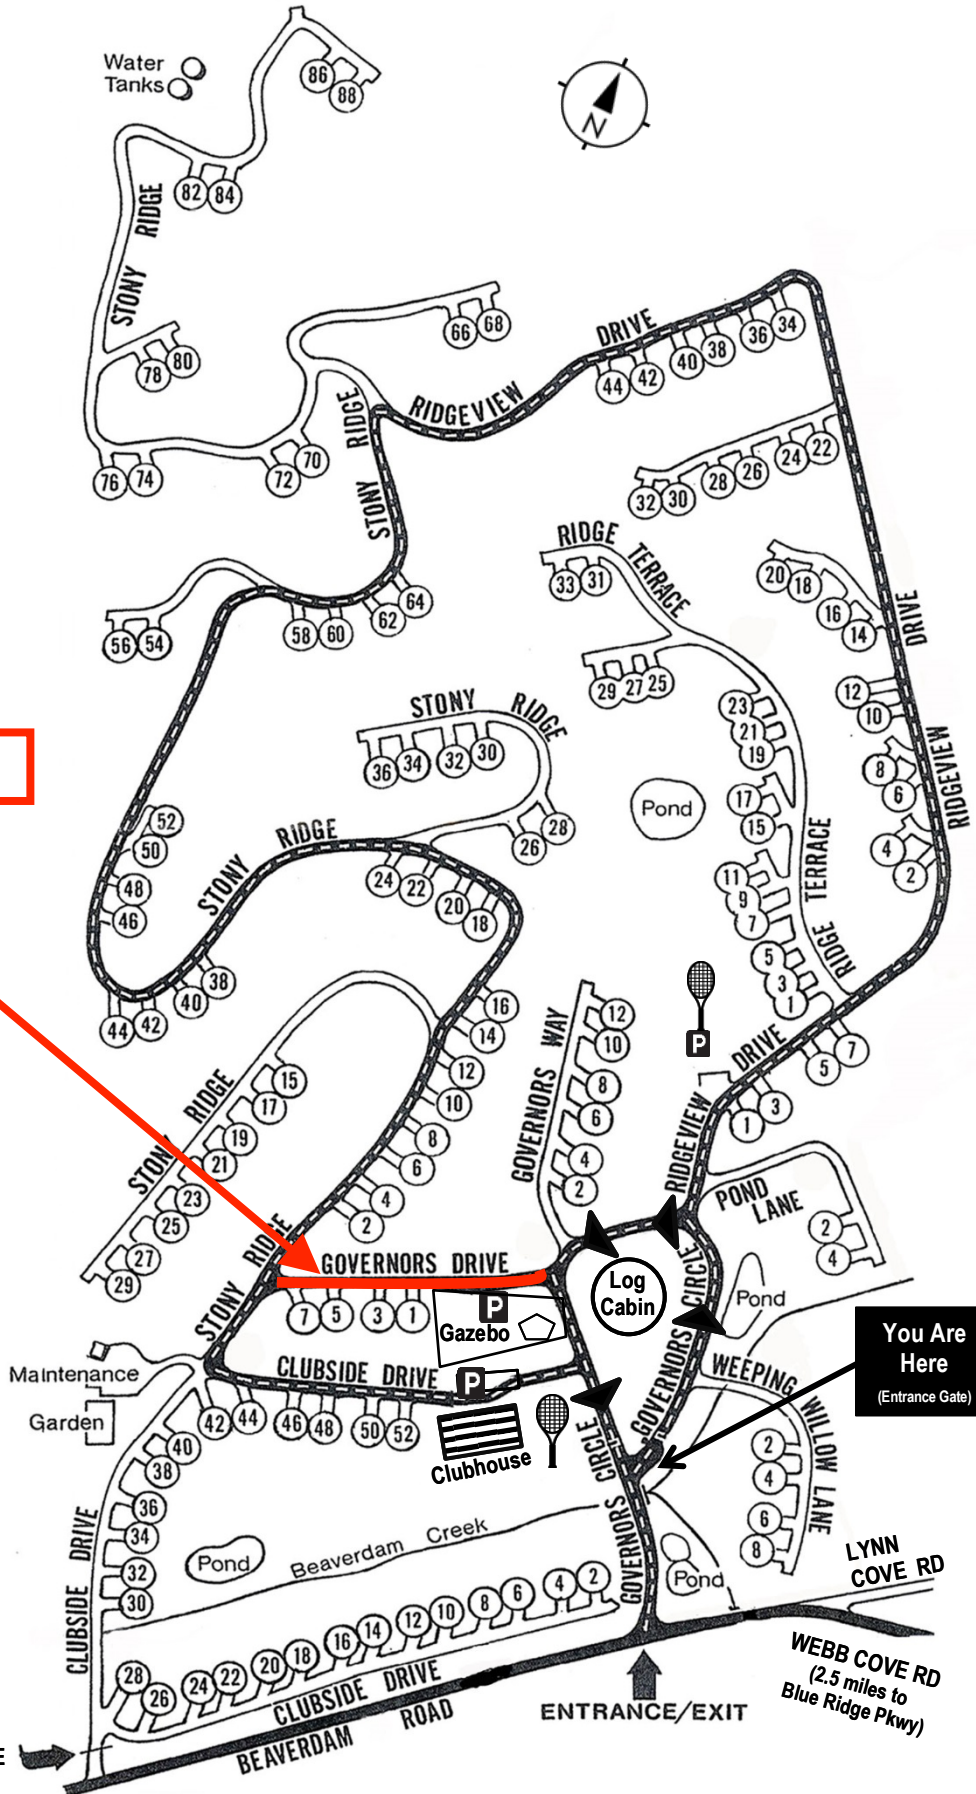

# Beaverdam Run Condominium

**Community Website**

▶ [BeaverdamRun.org](http://BeaverdamRun.org)

**Sales Information**

▶ [BeaverdamRunCondo.com](http://BeaverdamRunCondo.com)

Water Tanks

**Governors Drive**

**MAP LEGEND**

- Thru - Road
- One Way Road
- Clubhouse
- Log Cabin
- Tennis and Pickleball Court

**You Are Here**  
(Entrance Gate)

WEBB COVE RD  
(2.5 miles to Blue Ridge Pkwy)