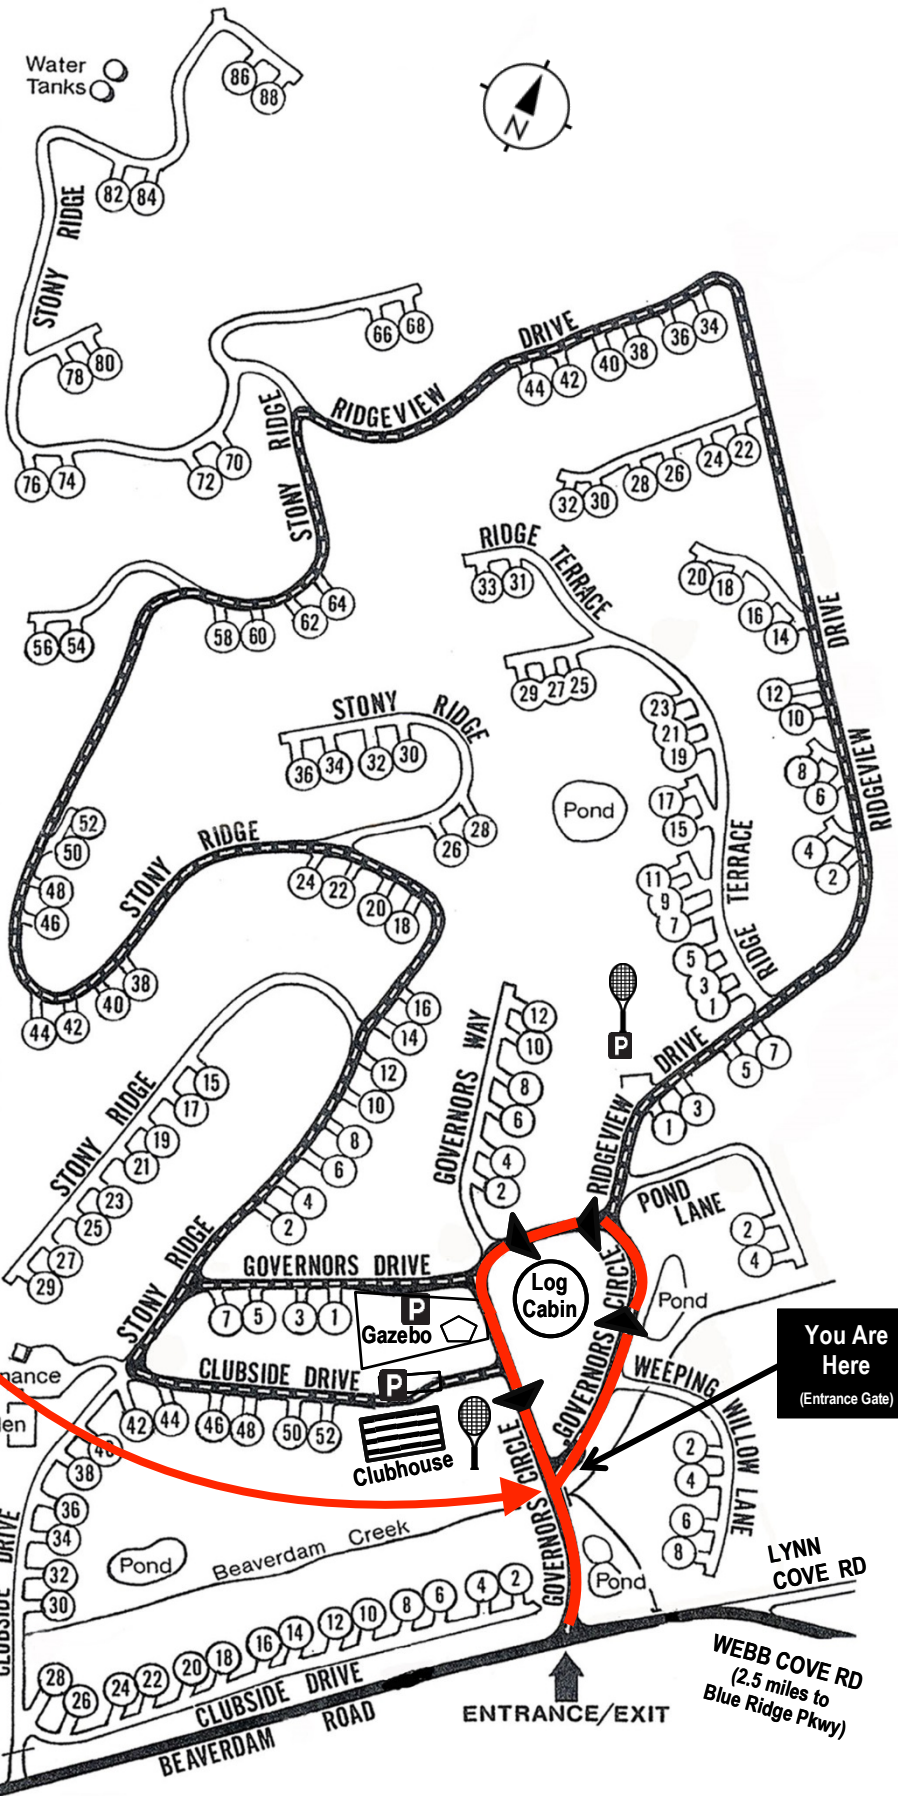

# Beaverdam Run Condominium

**Community Website**

▶ [BeaverdamRun.org](http://BeaverdamRun.org)

**Sales Information**

▶ [BeaverdamRunCondo.com](http://BeaverdamRunCondo.com)

**Governors Circle**

**MAP LEGEND**

-  Thru - Road
-  One Way Road
-  Clubhouse
-  Log Cabin
-  Tennis and Pickleball Court

**You Are Here**  
(Entrance Gate)

SERVICE GATE

ENTRANCE/EXIT

WEBB COVE RD  
(2.5 miles to Blue Ridge Pkwy)