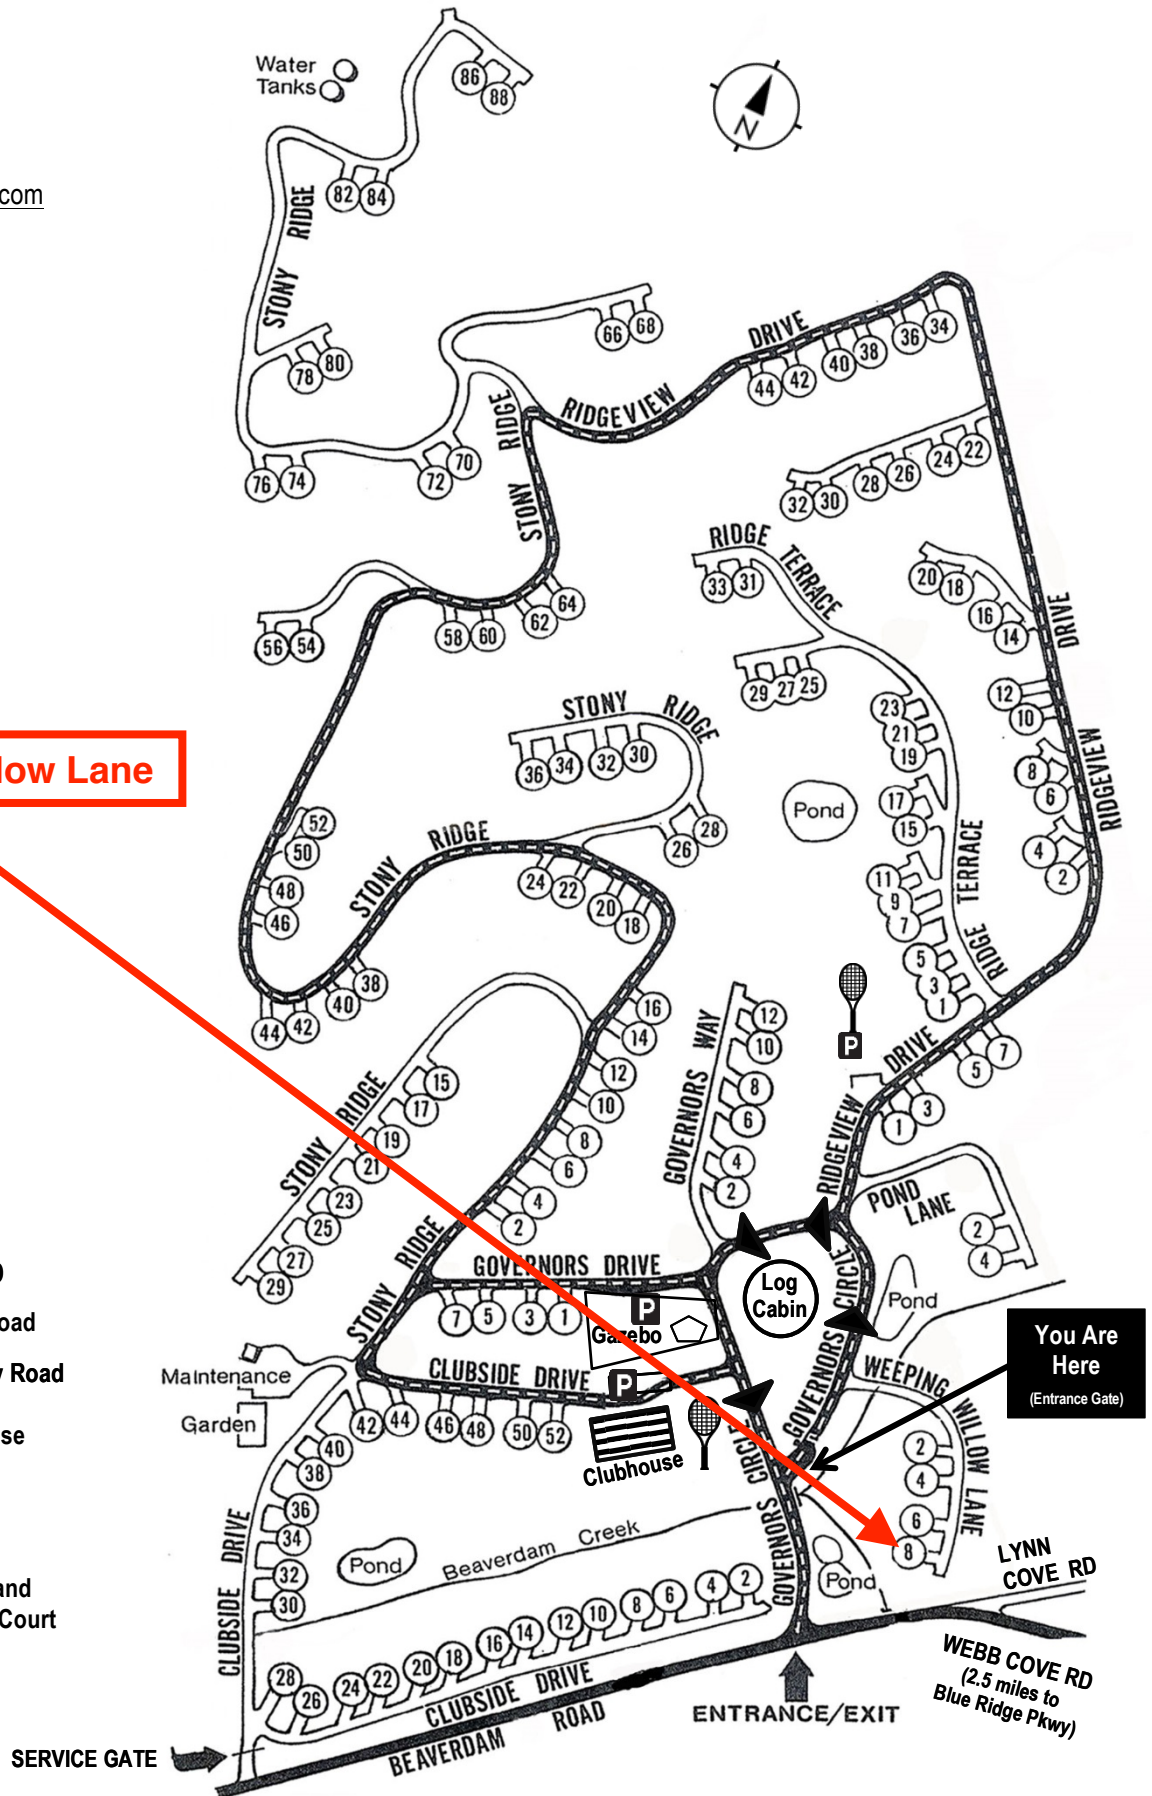

## Sales Information

▶ [BeaverdamRunCondo.com](http://BeaverdamRunCondo.com)

Water Tanks

**8 Weeping Willow Lane**

### MAP LEGEND

- Thru - Road
- One Way Road
- Clubhouse
- Log Cabin
- Tennis and Pickleball Court

**You Are Here**  
(Entrance Gate)

WEBB COVE RD  
(2.5 miles to Blue Ridge Pkwy)