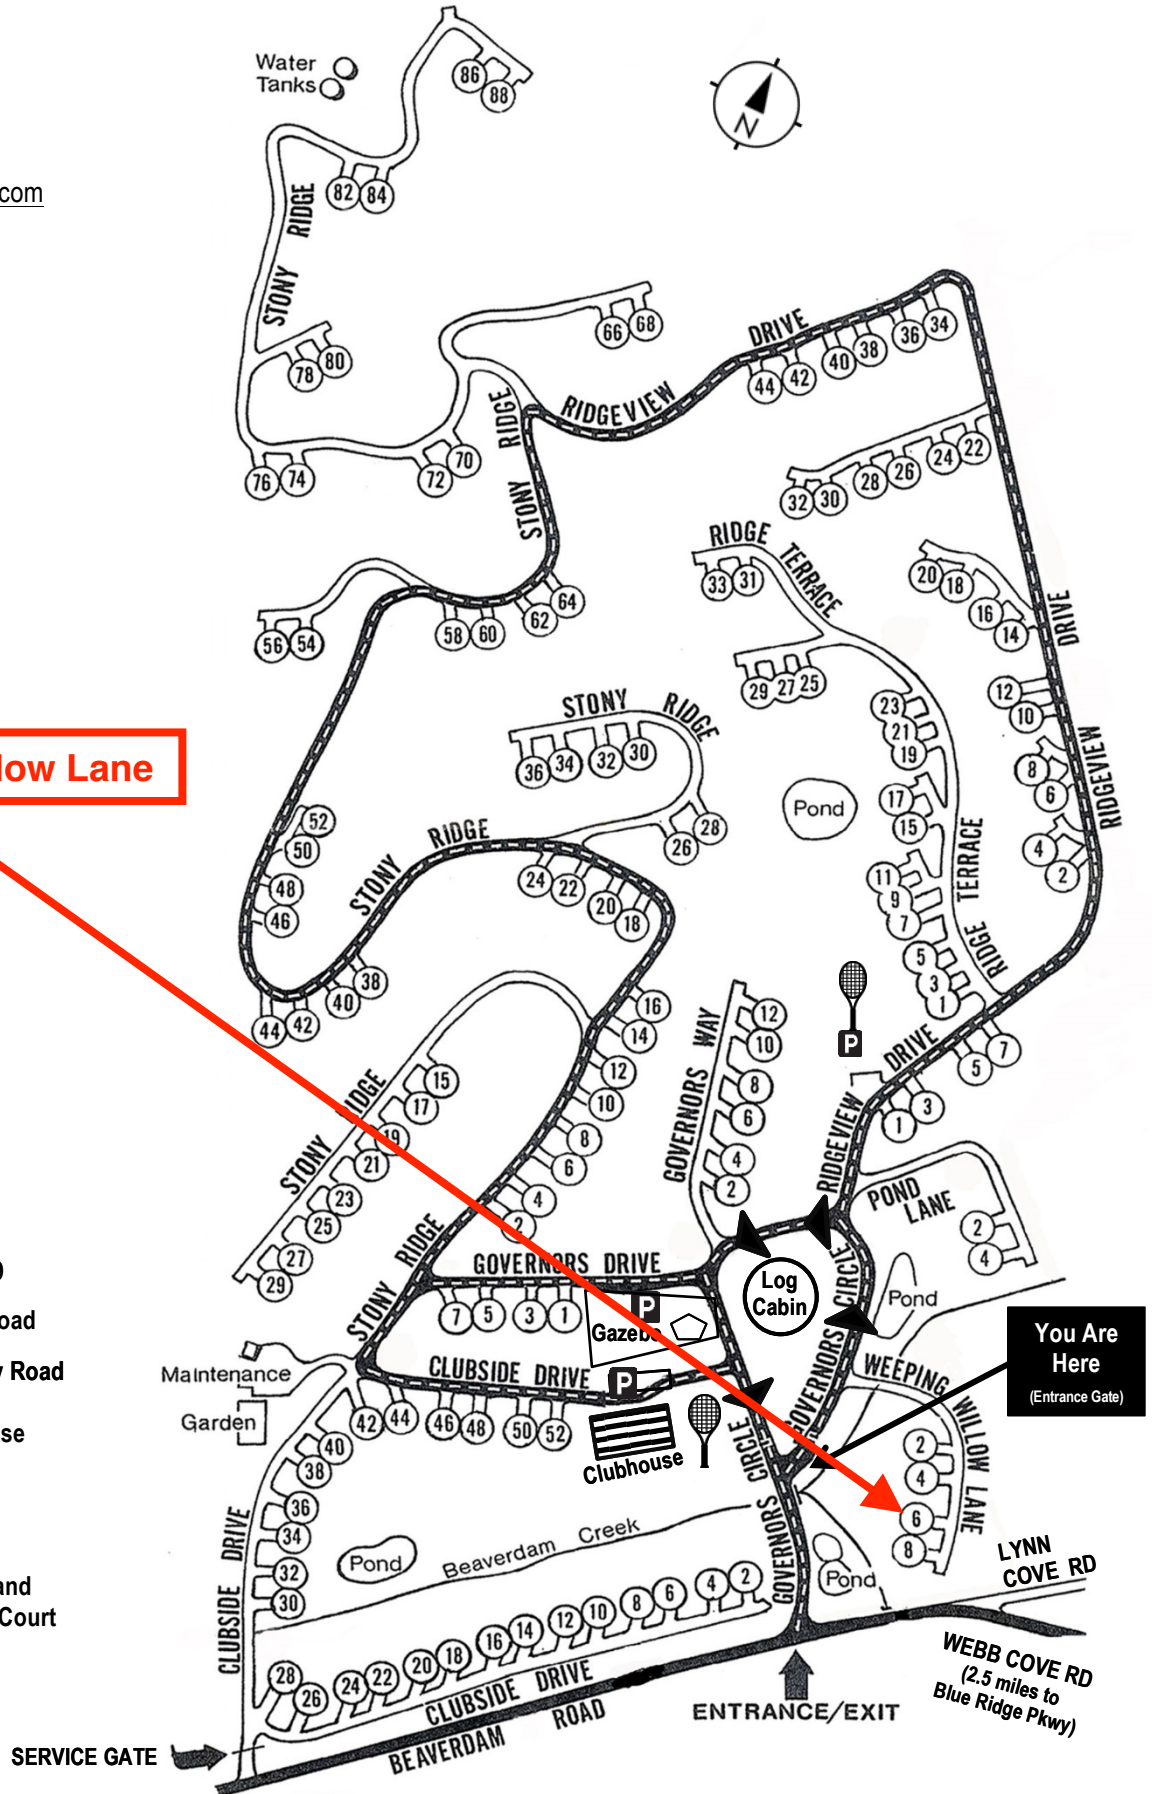

Beaverdam Run Condominium

Community Website

▶ BeaverdamRun.org

Sales Information

▶ BeaverdamRunCondo.com

Water Tanks

6 Weeping Willow Lane

MAP LEGEND

-  Thru - Road
-  One Way Road
-  Clubhouse
-  Log Cabin
-  Tennis and Pickleball Court

You Are Here
(Entrance Gate)

WEBB COVE RD
(2.5 miles to Blue Ridge Pkwy)