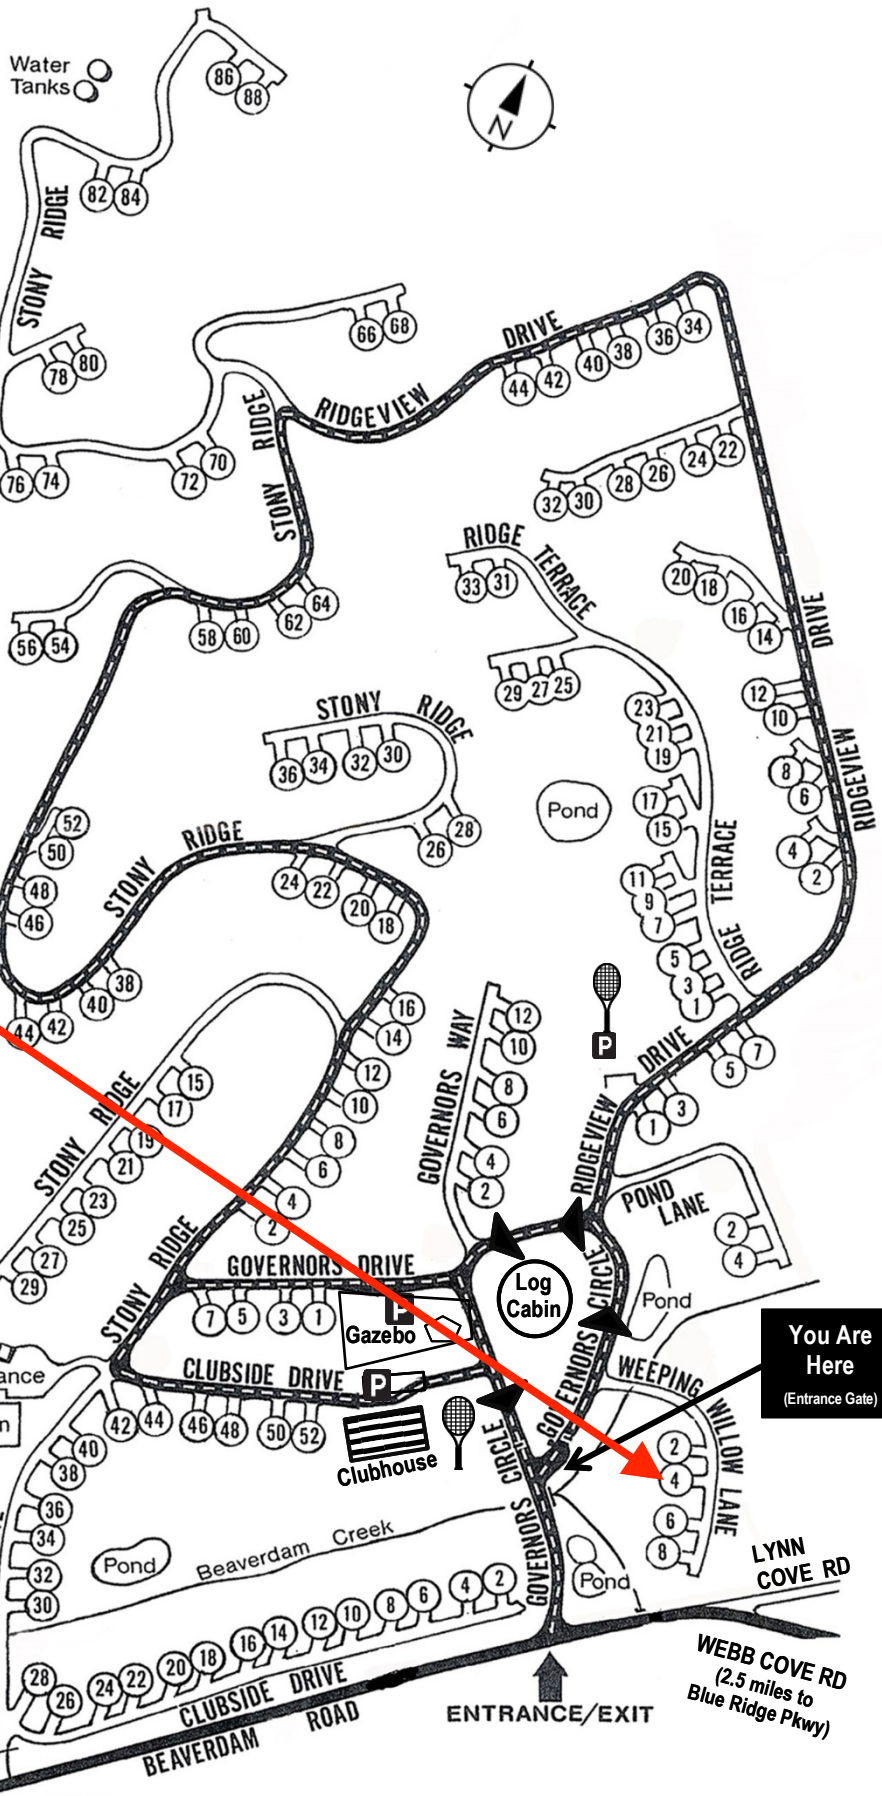

Beaverdam Run Condominium

Community Website

▶ BeaverdamRun.org

Sales Information

▶ BeaverdamRunCondo.com

4 Weeping Willow Lane

MAP LEGEND

-  Thru - Road
-  One Way Road
-  Clubhouse
-  Log Cabin
-  Tennis and Pickleball Court

You Are Here
(Entrance Gate)

SERVICE GATE

ENTRANCE/EXIT

WEBB COVE RD
(2.5 miles to Blue Ridge Pkwy)