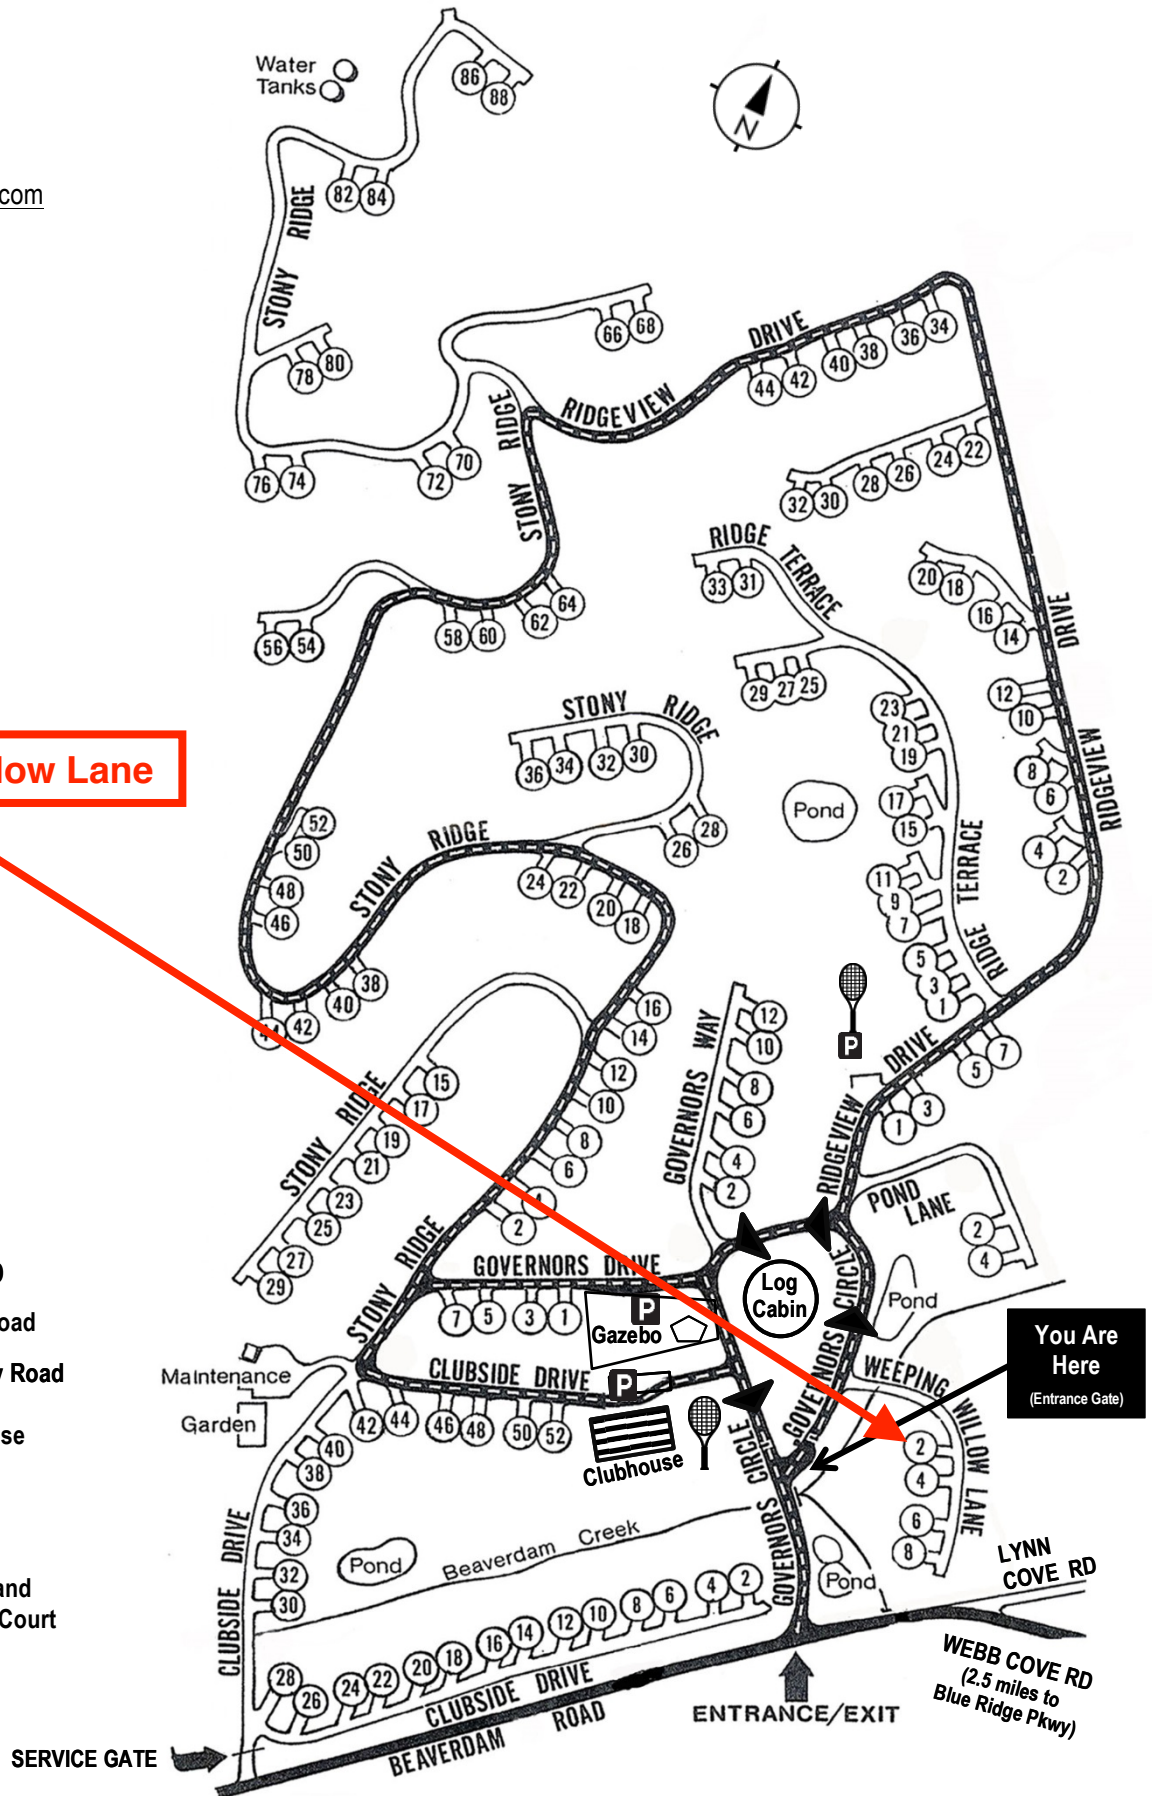

Beaverdam Run Condominium

Community Website

▶ BeaverdamRun.org

Sales Information

▶ BeaverdamRunCondo.com

Water Tanks

2 Weeping Willow Lane

MAP LEGEND

- Thru - Road
- One Way Road
- Clubhouse
- Log Cabin
- Tennis and Pickleball Court

You Are Here
(Entrance Gate)

WEBB COVE RD
(2.5 miles to Blue Ridge Pkwy)