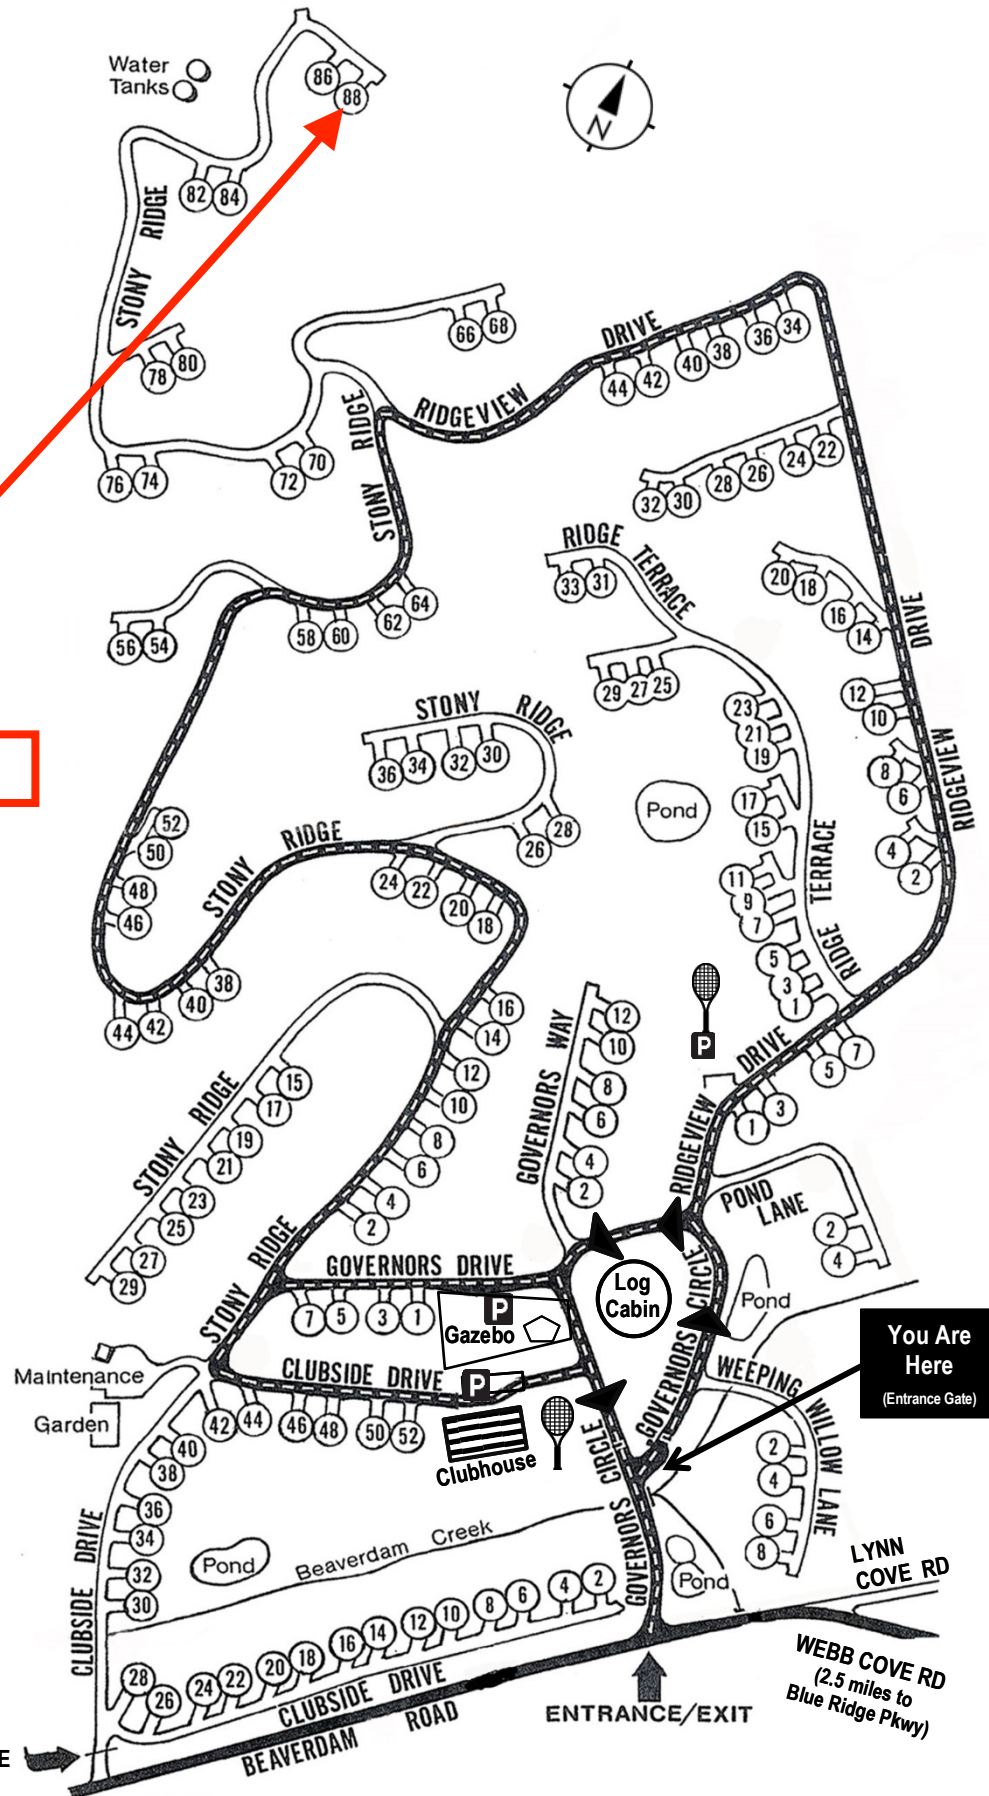

Beaverdam Run Condominium

Community Website

▶ BeaverdamRun.org

Sales Information

▶ BeaverdamRunCondo.com

88 Stony Ridge

MAP LEGEND

-  Thru - Road
-  One Way Road
-  Clubhouse
-  Log Cabin
-  Tennis and Pickleball Court

You Are Here
(Entrance Gate)