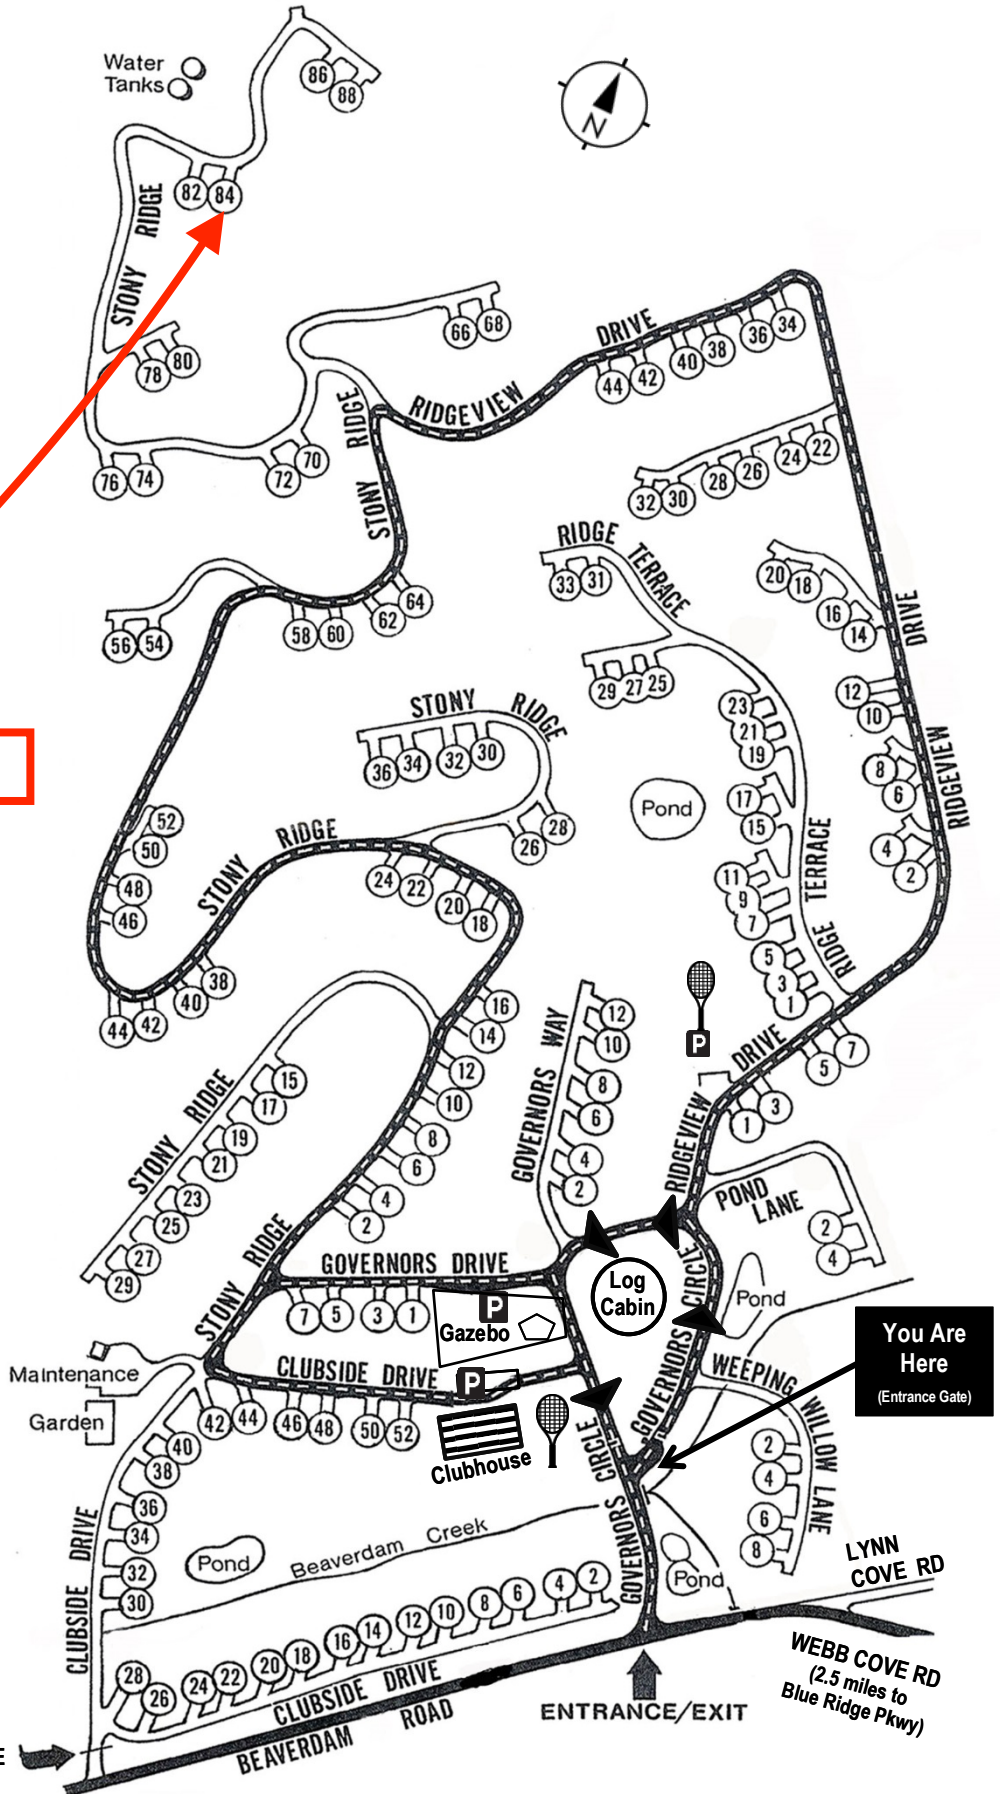

Beaverdam Run Condominium

Community Website

▶ BeaverdamRun.org

Sales Information

▶ BeaverdamRunCondo.com

84 Stony Ridge

MAP LEGEND

-  Thru - Road
-  One Way Road
-  Clubhouse
-  Log Cabin
-  Tennis and Pickleball Court