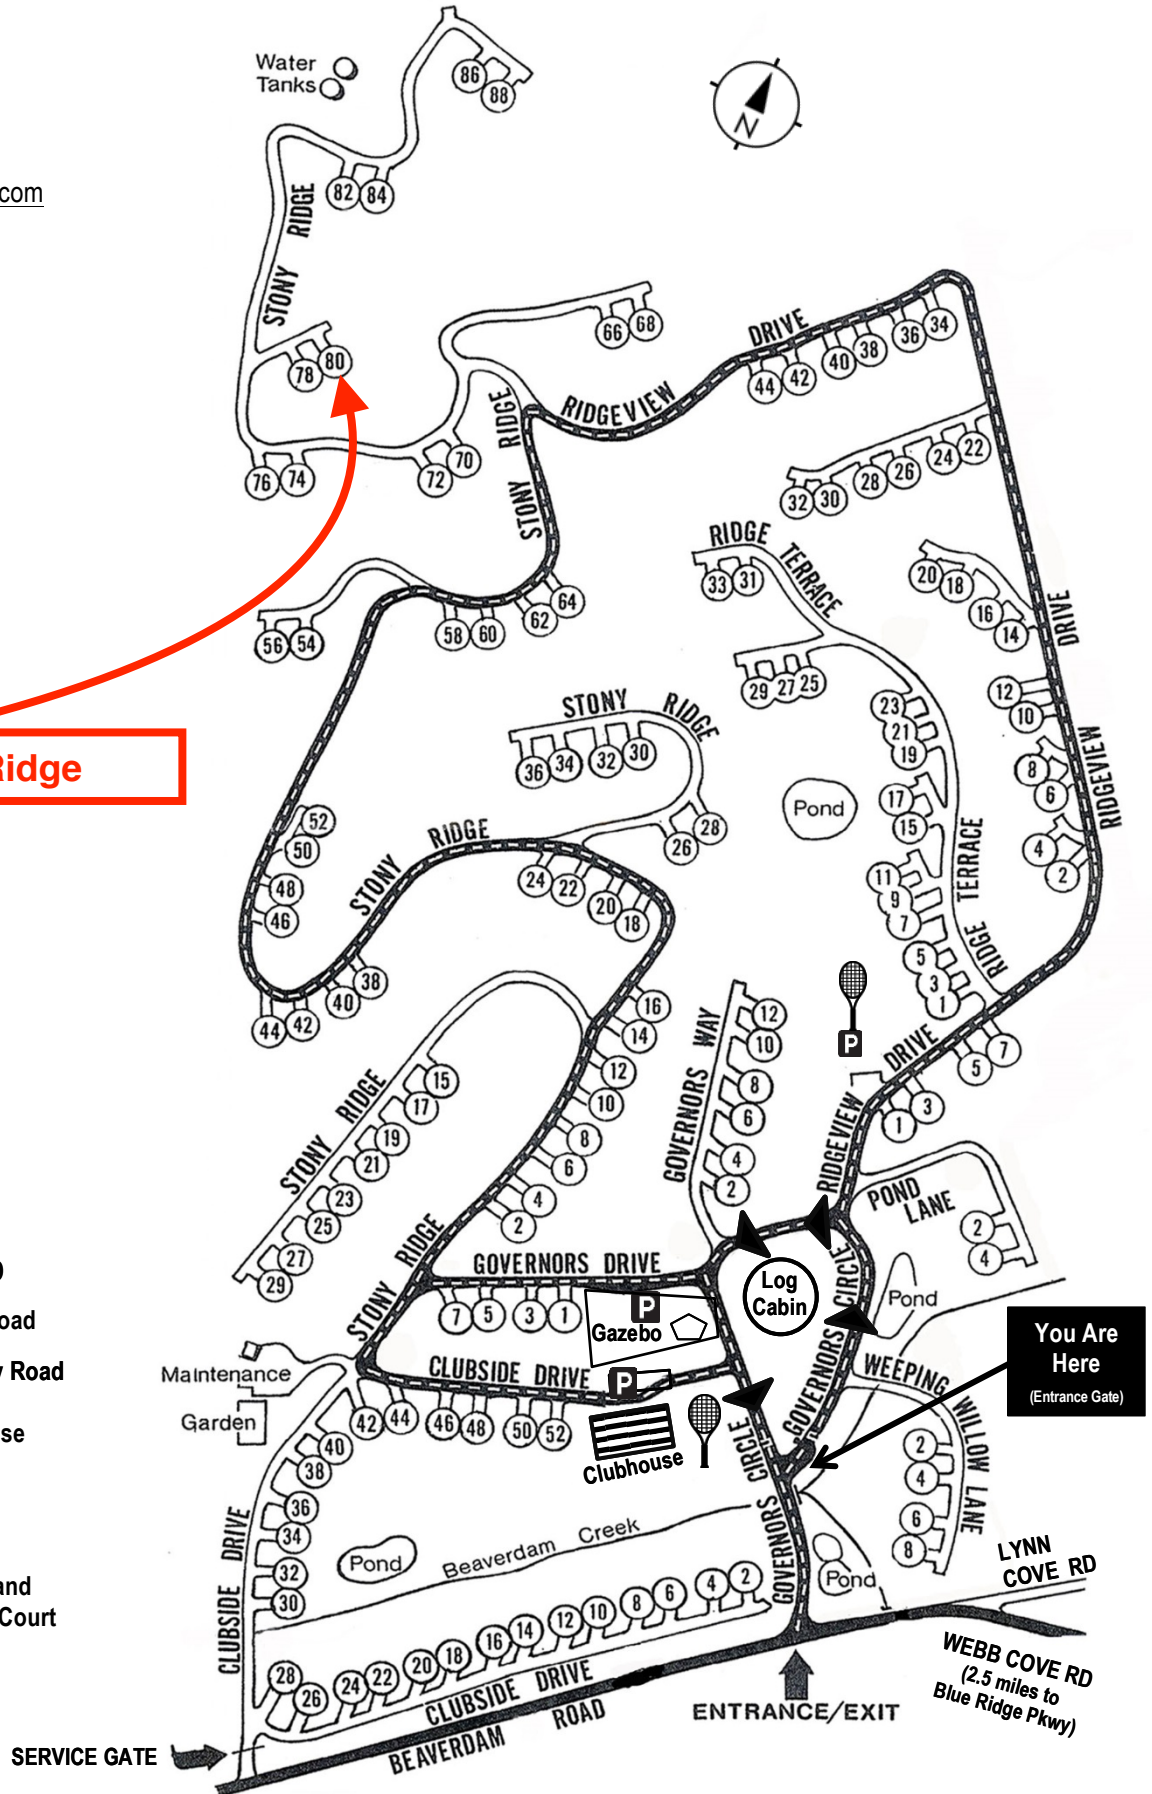

Beaverdam Run Condominium

Community Website

▶ BeaverdamRun.org

Sales Information

▶ BeaverdamRunCondo.com

Water Tanks

80 Stony Ridge

MAP LEGEND

-  Thru - Road
-  One Way Road
-  Clubhouse
-  Log Cabin
-  Tennis and Pickleball Court

You Are Here
(Entrance Gate)

WEBB COVE RD
(2.5 miles to Blue Ridge Pkwy)