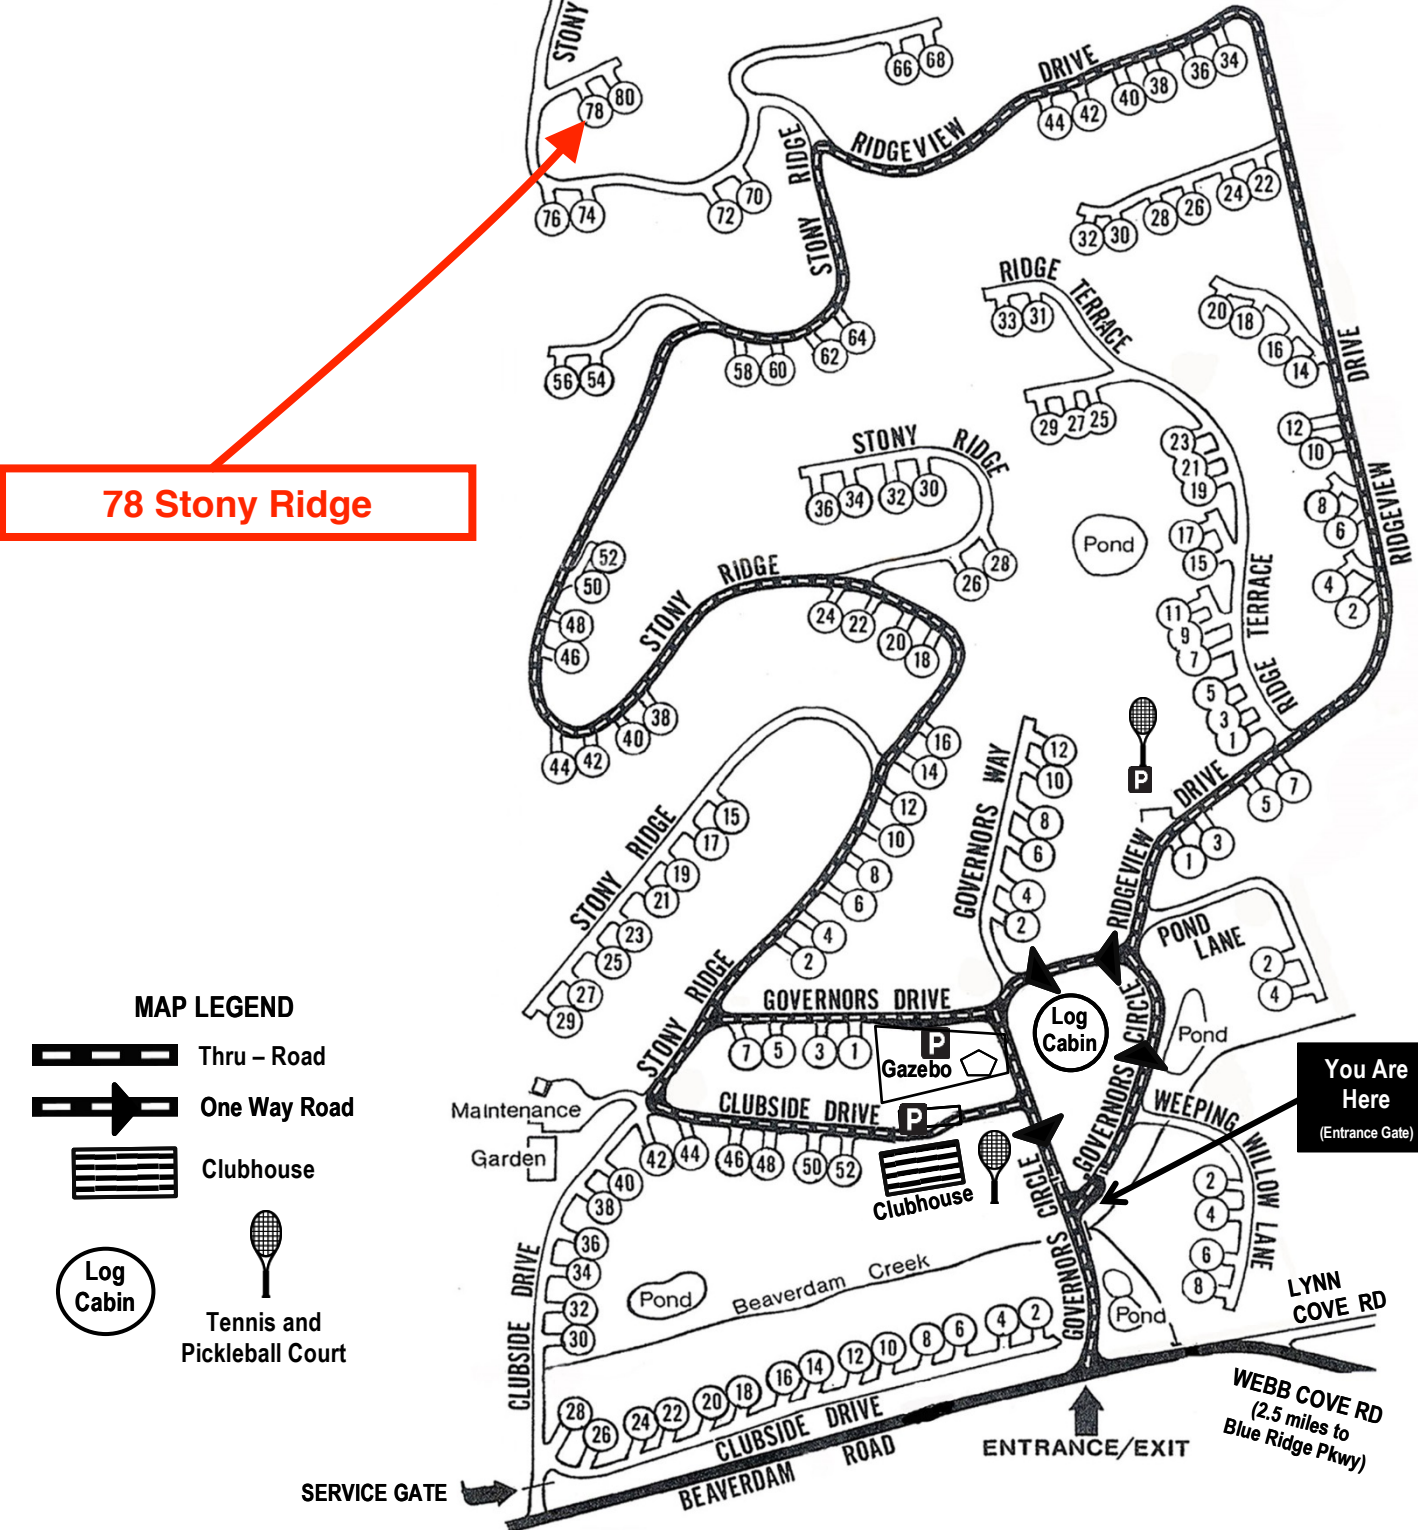

Beaverdam Run Condominium

Community Website

▶ BeaverdamRun.org

Sales Information

▶ BeaverdamRunCondo.com

Water Tanks

78 Stony Ridge

You Are Here
(Entrance Gate)

MAP LEGEND

-  Thru - Road
-  One Way Road
-  Clubhouse
-  Log Cabin
-  Tennis and Pickleball Court