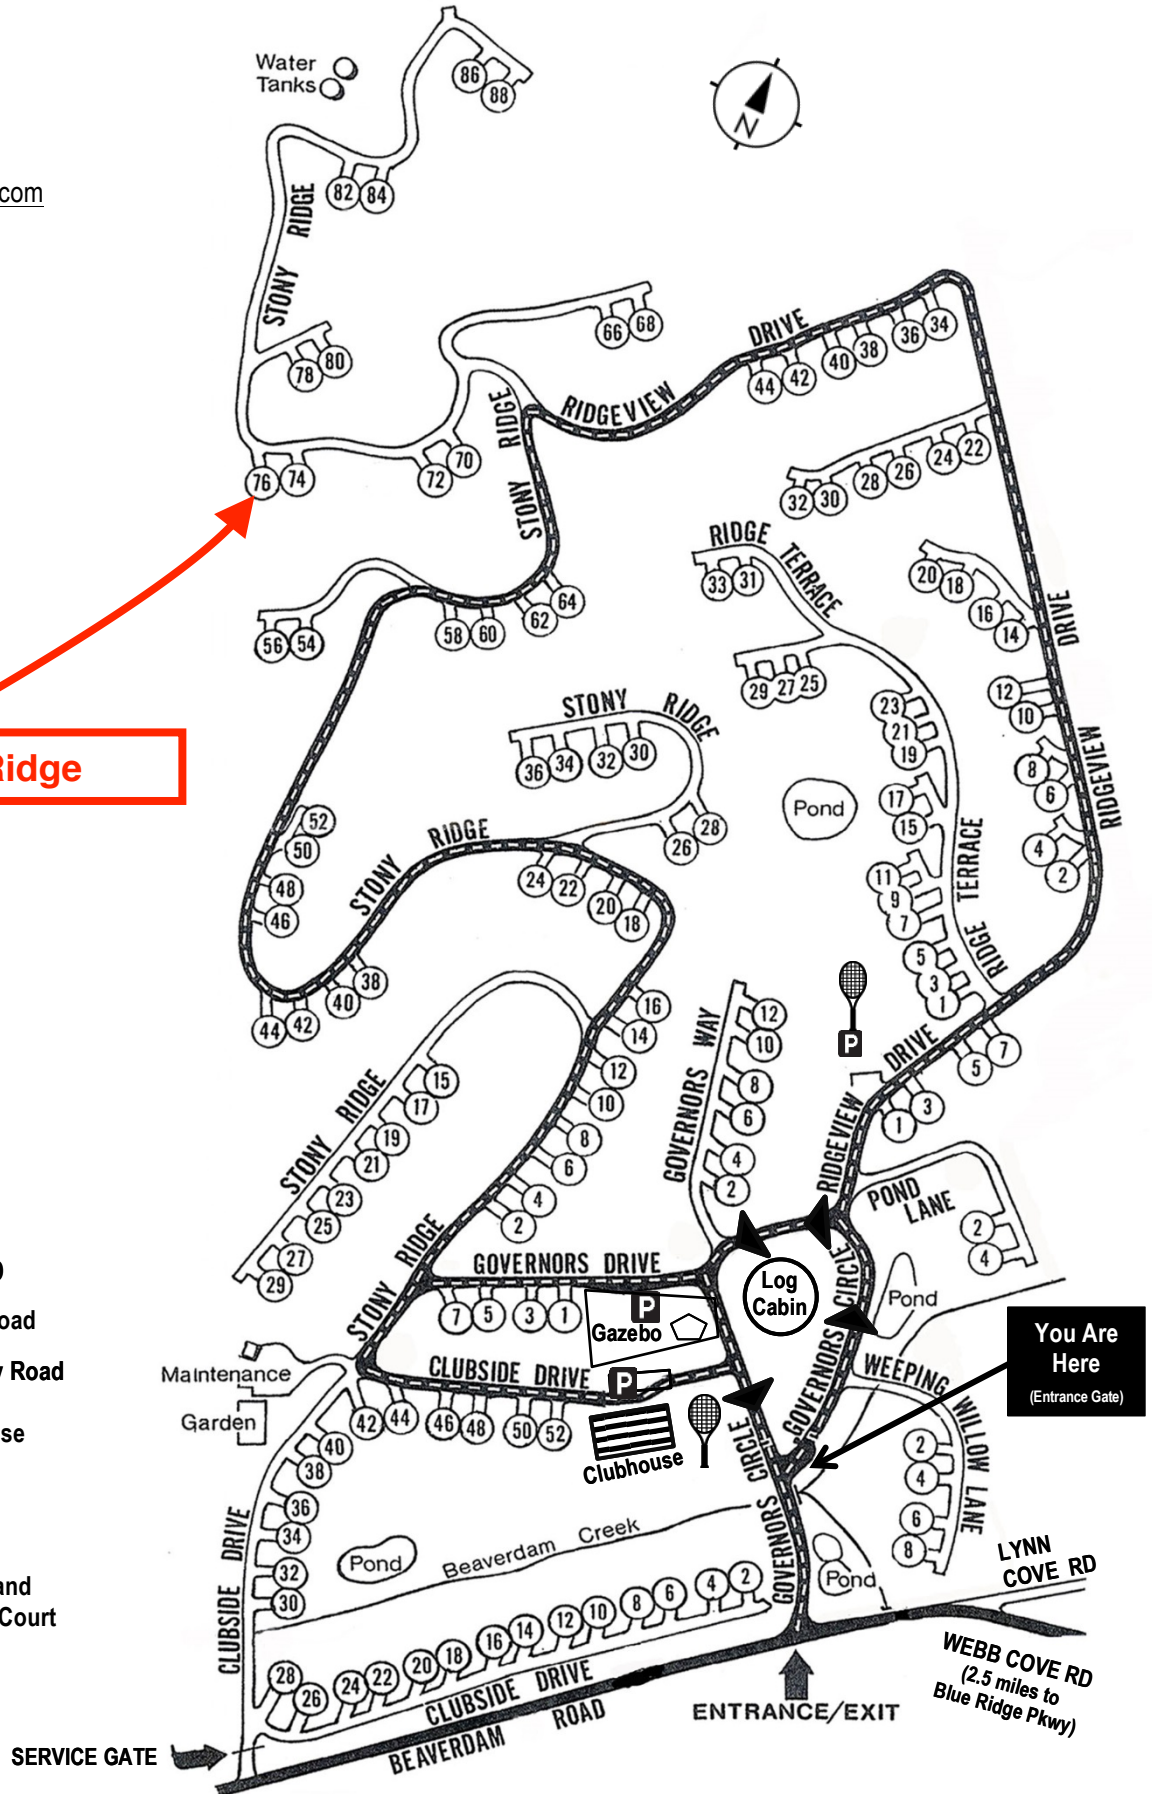

Beaverdam Run Condominium

Community Website

▶ BeaverdamRun.org

Sales Information

▶ BeaverdamRunCondo.com

Water Tanks

76 Stony Ridge

MAP LEGEND

- Thru - Road
- One Way Road
- Clubhouse
- Log Cabin
- Tennis and Pickleball Court

You Are Here
(Entrance Gate)

WEBB COVE RD
(2.5 miles to
Blue Ridge Pkwy)