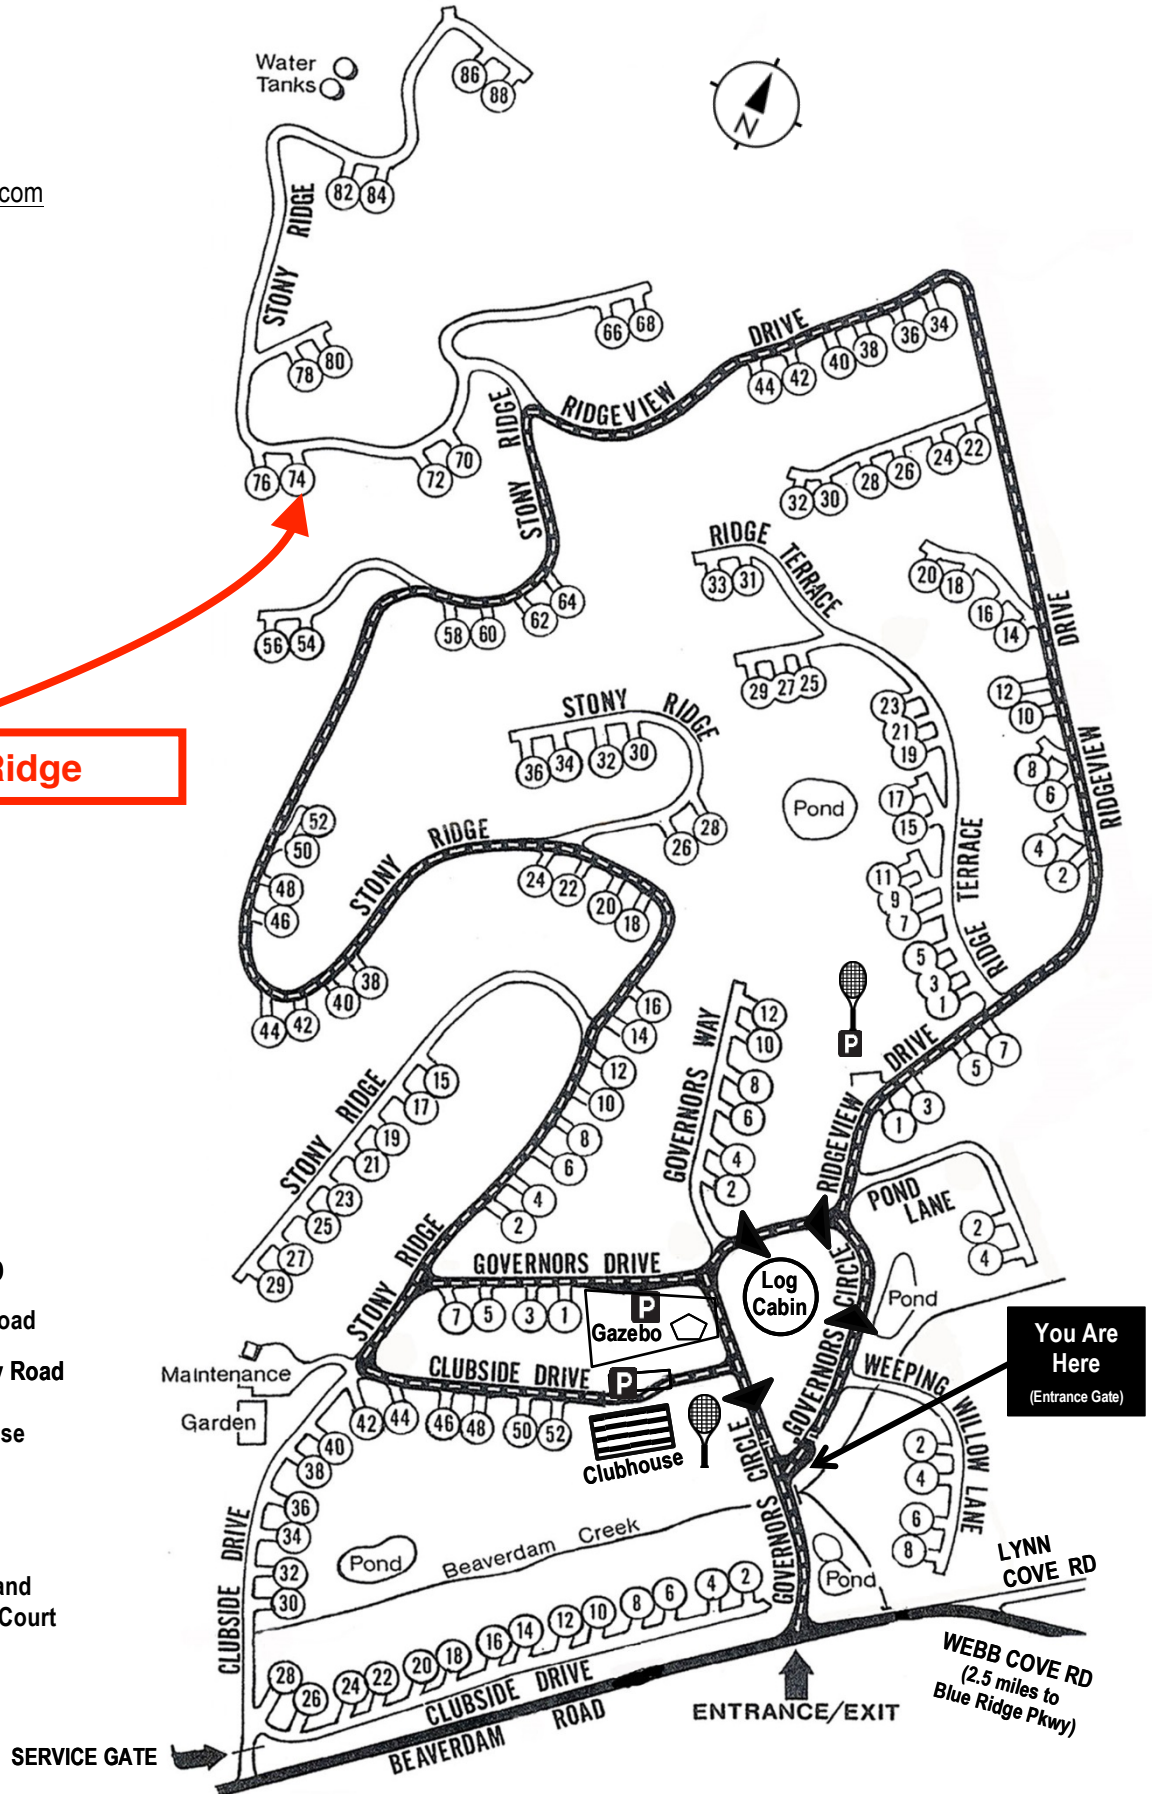

# Beaverdam Run Condominium

**Community Website**

▶ [BeaverdamRun.org](http://BeaverdamRun.org)

**Sales Information**

▶ [BeaverdamRunCondo.com](http://BeaverdamRunCondo.com)

Water Tanks

**74 Stony Ridge**

**MAP LEGEND**

-  Thru - Road
-  One Way Road
-  Clubhouse
-  Log Cabin
-  Tennis and Pickleball Court

**You Are Here**  
(Entrance Gate)

**WEBB COVE RD**  
(2.5 miles to Blue Ridge Pkwy)