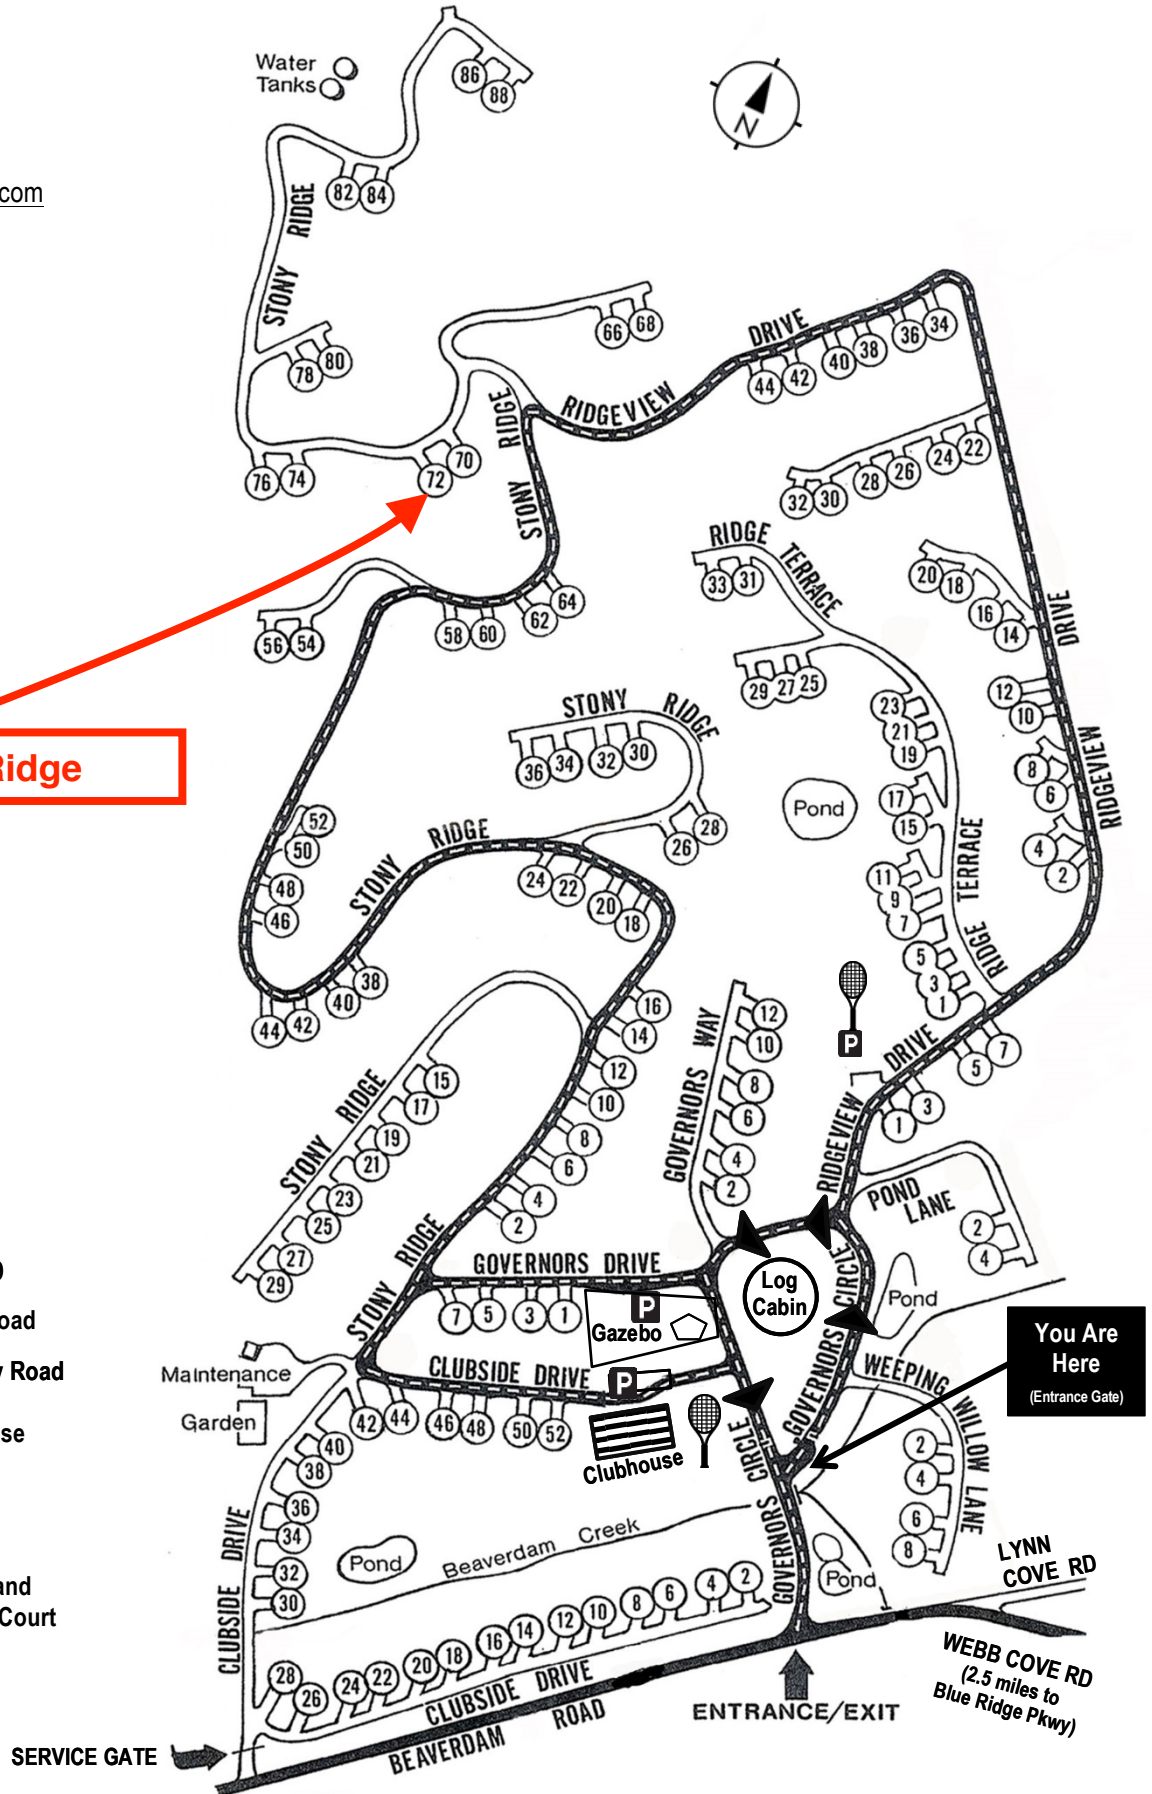

Beaverdam Run Condominium

Community Website

▶ BeaverdamRun.org

Sales Information

▶ BeaverdamRunCondo.com

Water Tanks

72 Stony Ridge

MAP LEGEND

-  Thru - Road
-  One Way Road
-  Clubhouse
-  Log Cabin
-  Tennis and Pickleball Court

You Are Here
(Entrance Gate)

WEBB COVE RD
(2.5 miles to Blue Ridge Pkwy)