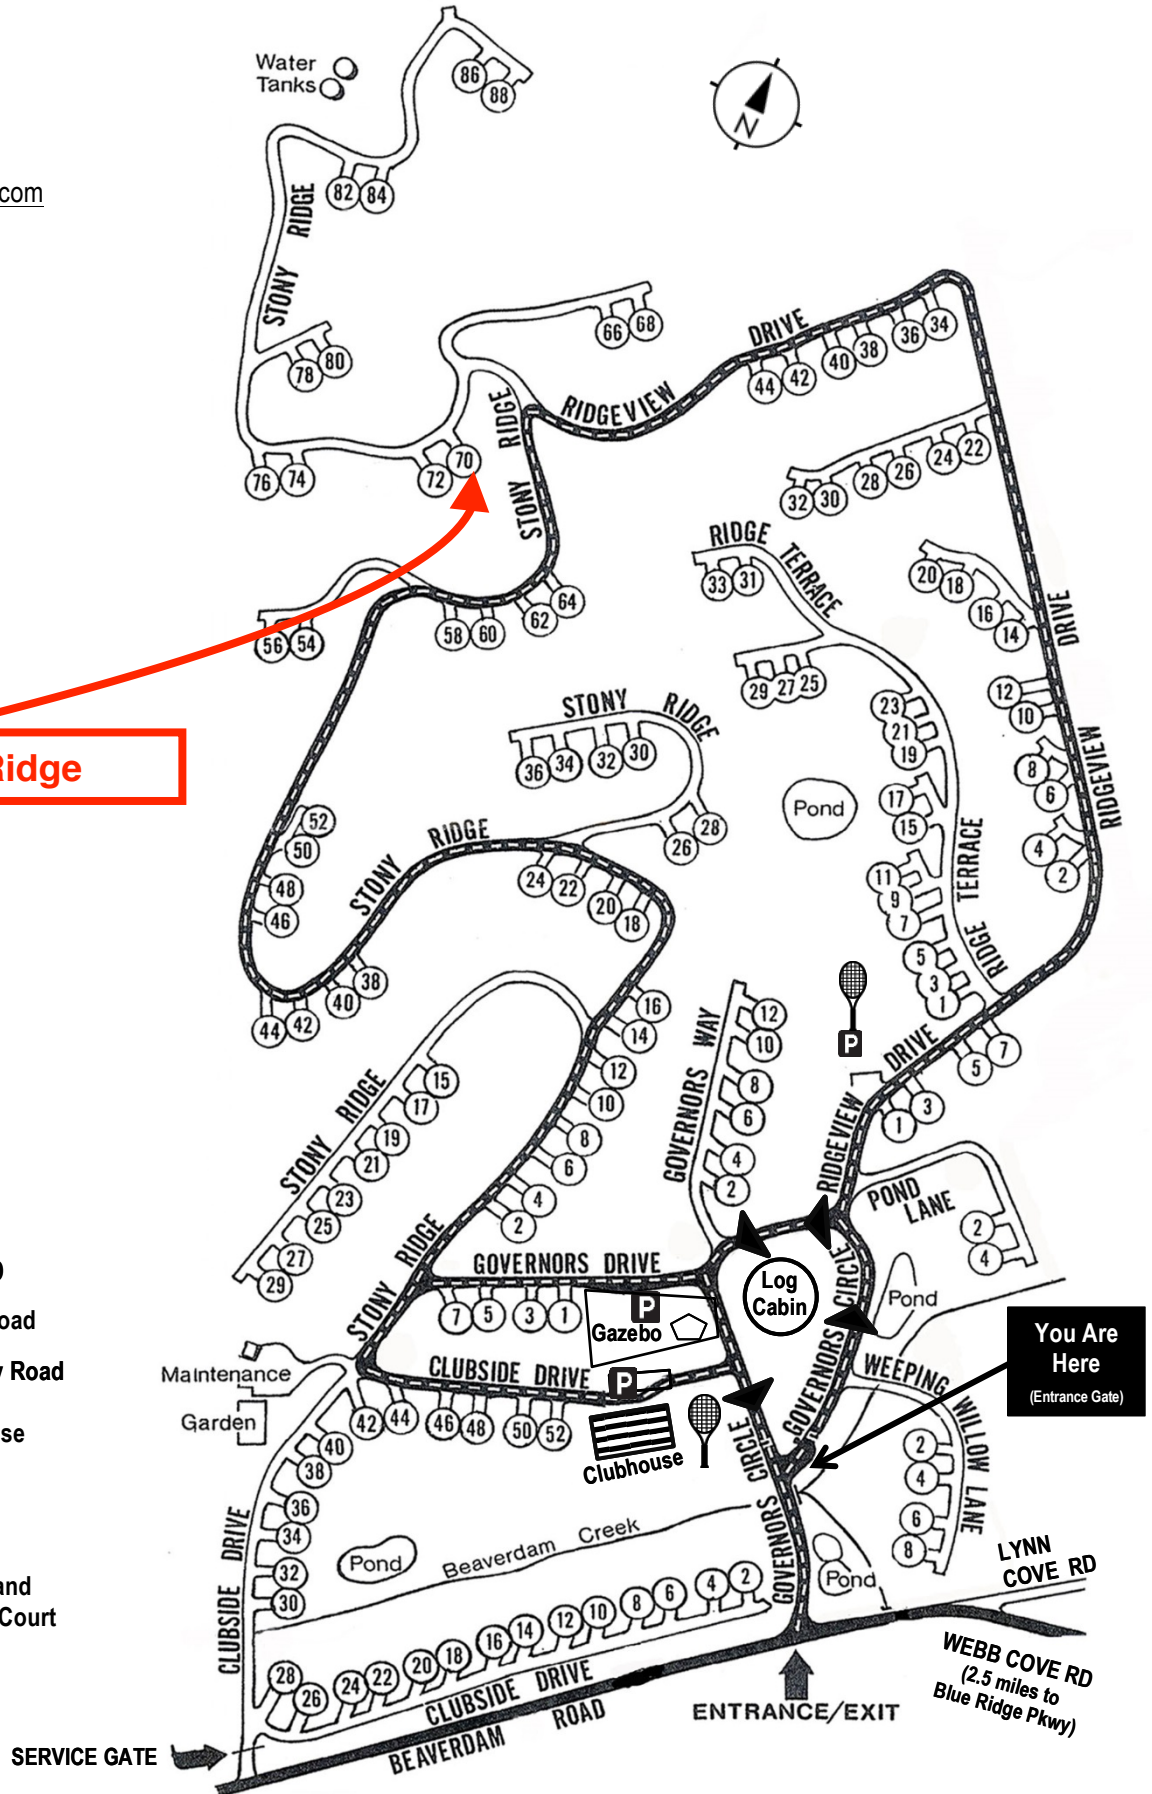

# Beaverdam Run Condominium

**Community Website**

▶ [BeaverdamRun.org](http://BeaverdamRun.org)

**Sales Information**

▶ [BeaverdamRunCondo.com](http://BeaverdamRunCondo.com)

Water Tanks

**70 Stony Ridge**

**MAP LEGEND**

-  Thru - Road
-  One Way Road
-  Clubhouse
-  Log Cabin
-  Tennis and Pickleball Court

**You Are Here**  
(Entrance Gate)

WEBB COVE RD  
(2.5 miles to Blue Ridge Pkwy)