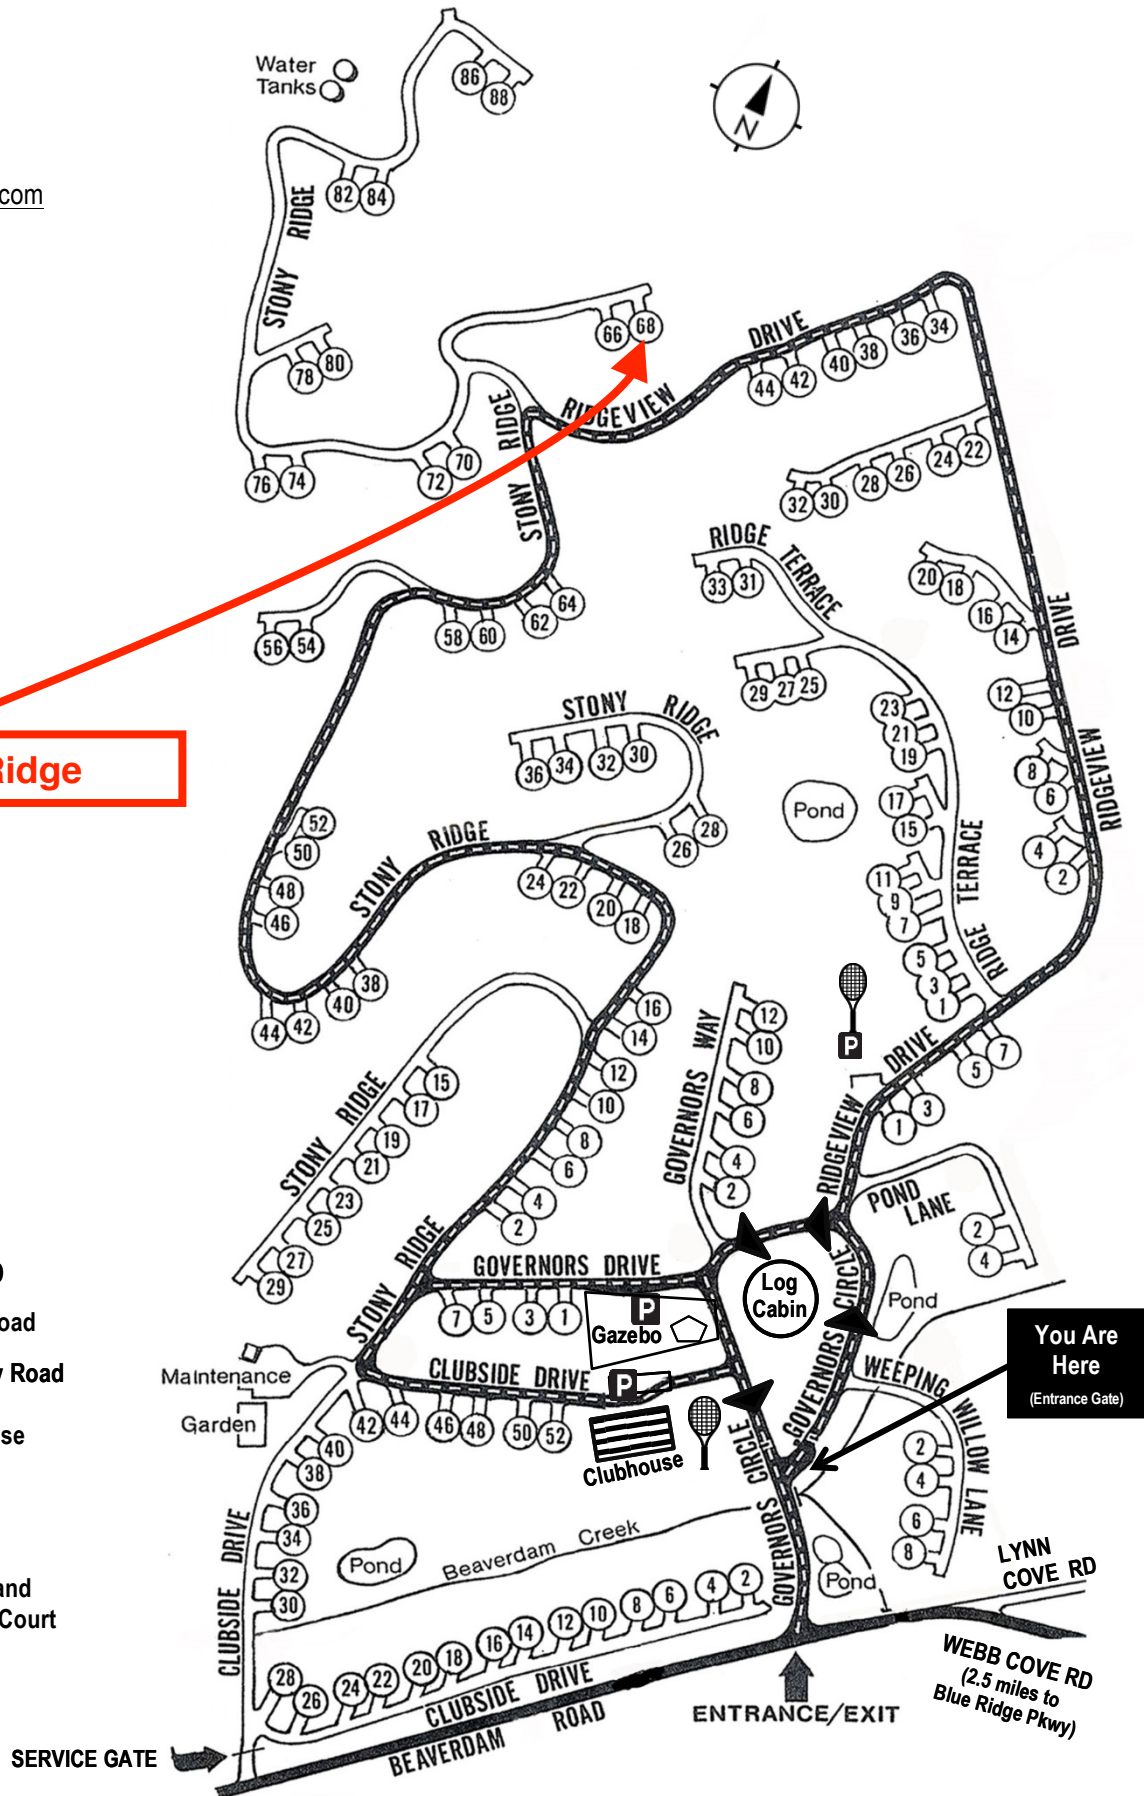

# Beaverdam Run Condominium

**Community Website**

▶ [BeaverdamRun.org](http://BeaverdamRun.org)

**Sales Information**

▶ [BeaverdamRunCondo.com](http://BeaverdamRunCondo.com)

Water Tanks

**68 Stony Ridge**

**MAP LEGEND**

-  Thru - Road
-  One Way Road
-  Clubhouse
-  Log Cabin
-  Tennis and Pickleball Court

**You Are Here**  
(Entrance Gate)

**WEBB COVE RD**  
(2.5 miles to Blue Ridge Pkwy)

**SERVICE GATE**

**ENTRANCE/EXIT**