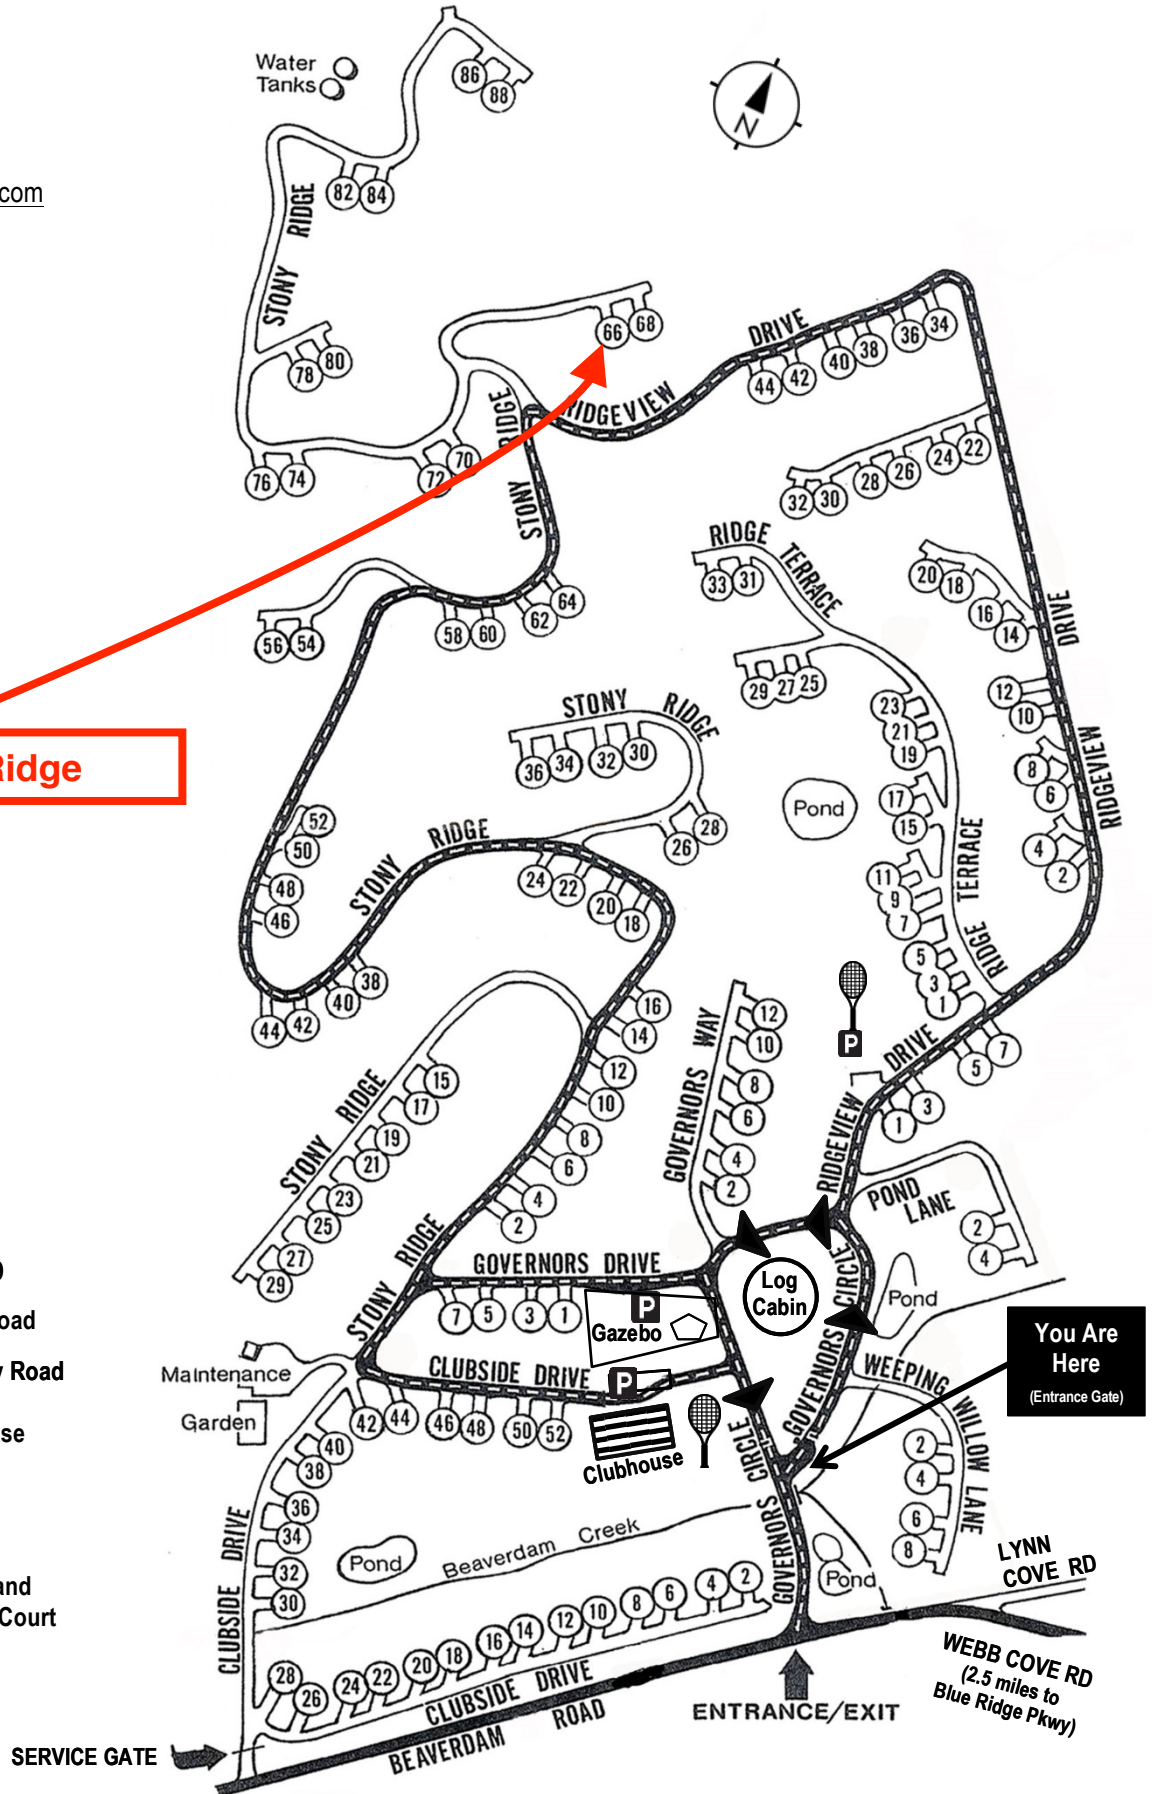

Beaverdam Run Condominium

Community Website

▶ BeaverdamRun.org

Sales Information

▶ BeaverdamRunCondo.com

Water Tanks

66 Stony Ridge

MAP LEGEND

-  Thru - Road
-  One Way Road
-  Clubhouse
-  Log Cabin
-  Tennis and Pickleball Court

You Are Here
(Entrance Gate)

WEBB COVE RD
(2.5 miles to Blue Ridge Pkwy)