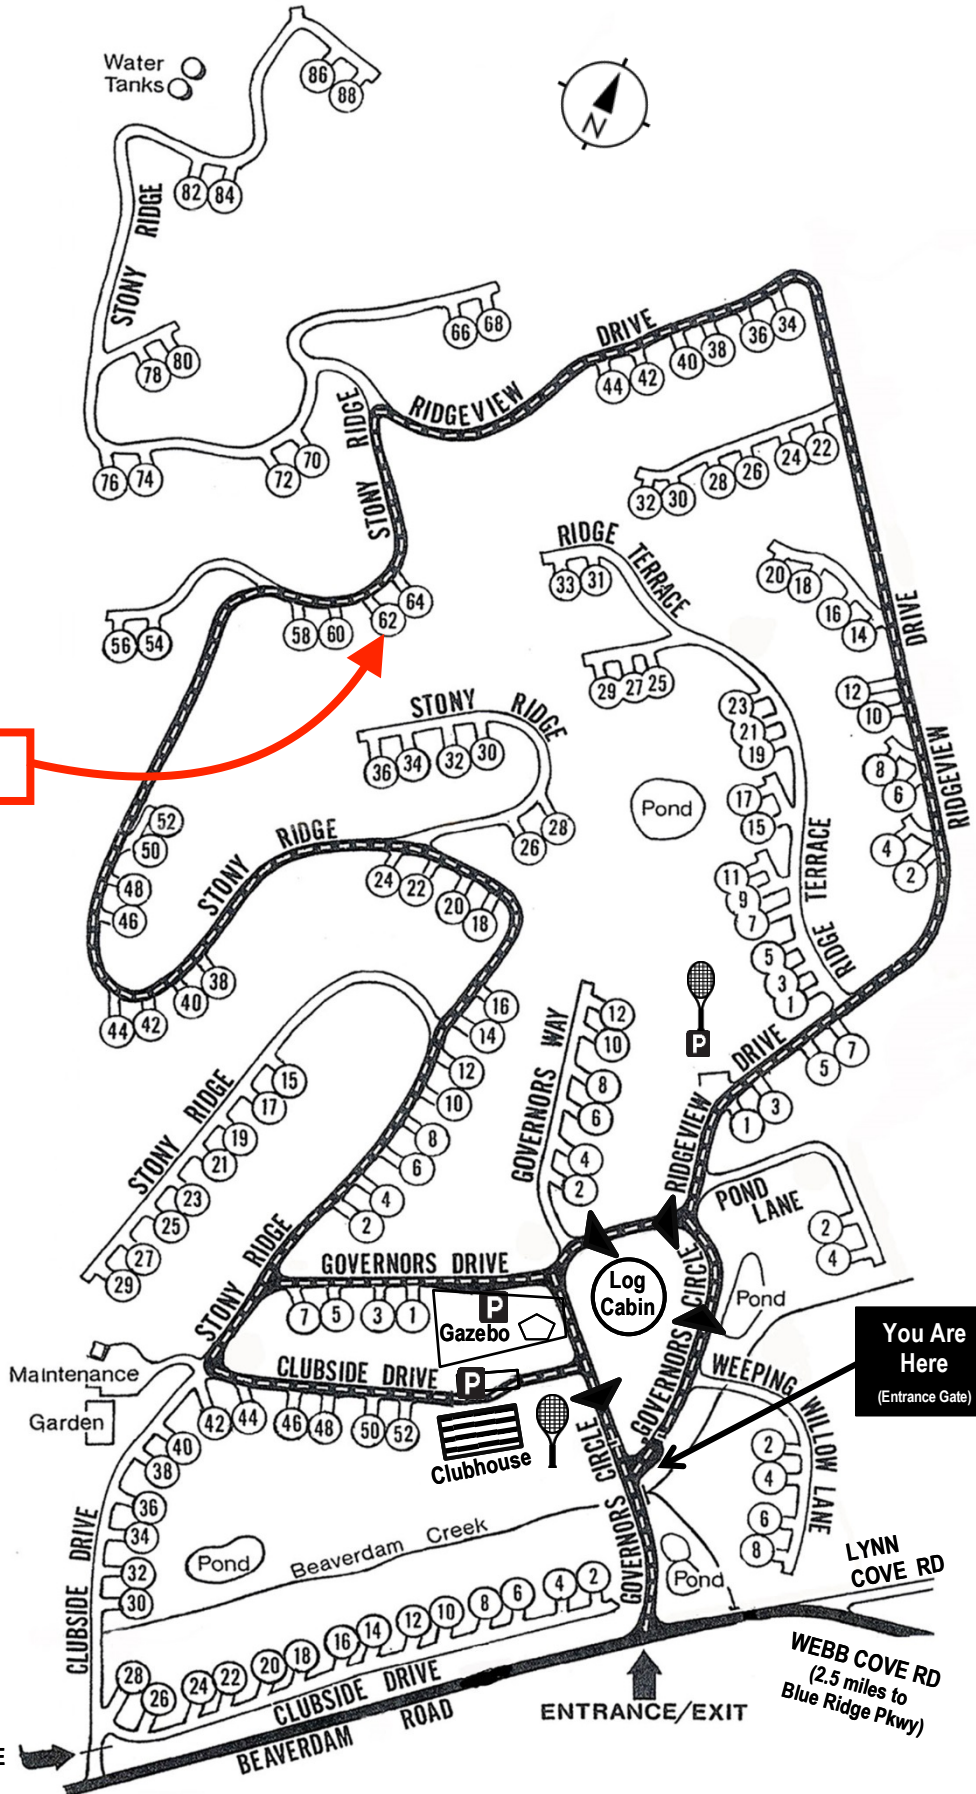

# Beaverdam Run Condominium

**Community Website**

▶ [BeaverdamRun.org](http://BeaverdamRun.org)

**Sales Information**

▶ [BeaverdamRunCondo.com](http://BeaverdamRunCondo.com)

Water Tanks

**62 Stony Ridge**

**MAP LEGEND**

-  Thru - Road
-  One Way Road
-  Clubhouse
-  Log Cabin
-  Tennis and Pickleball Court

**You Are Here**  
(Entrance Gate)

WEBB COVE RD  
(2.5 miles to Blue Ridge Pkwy)