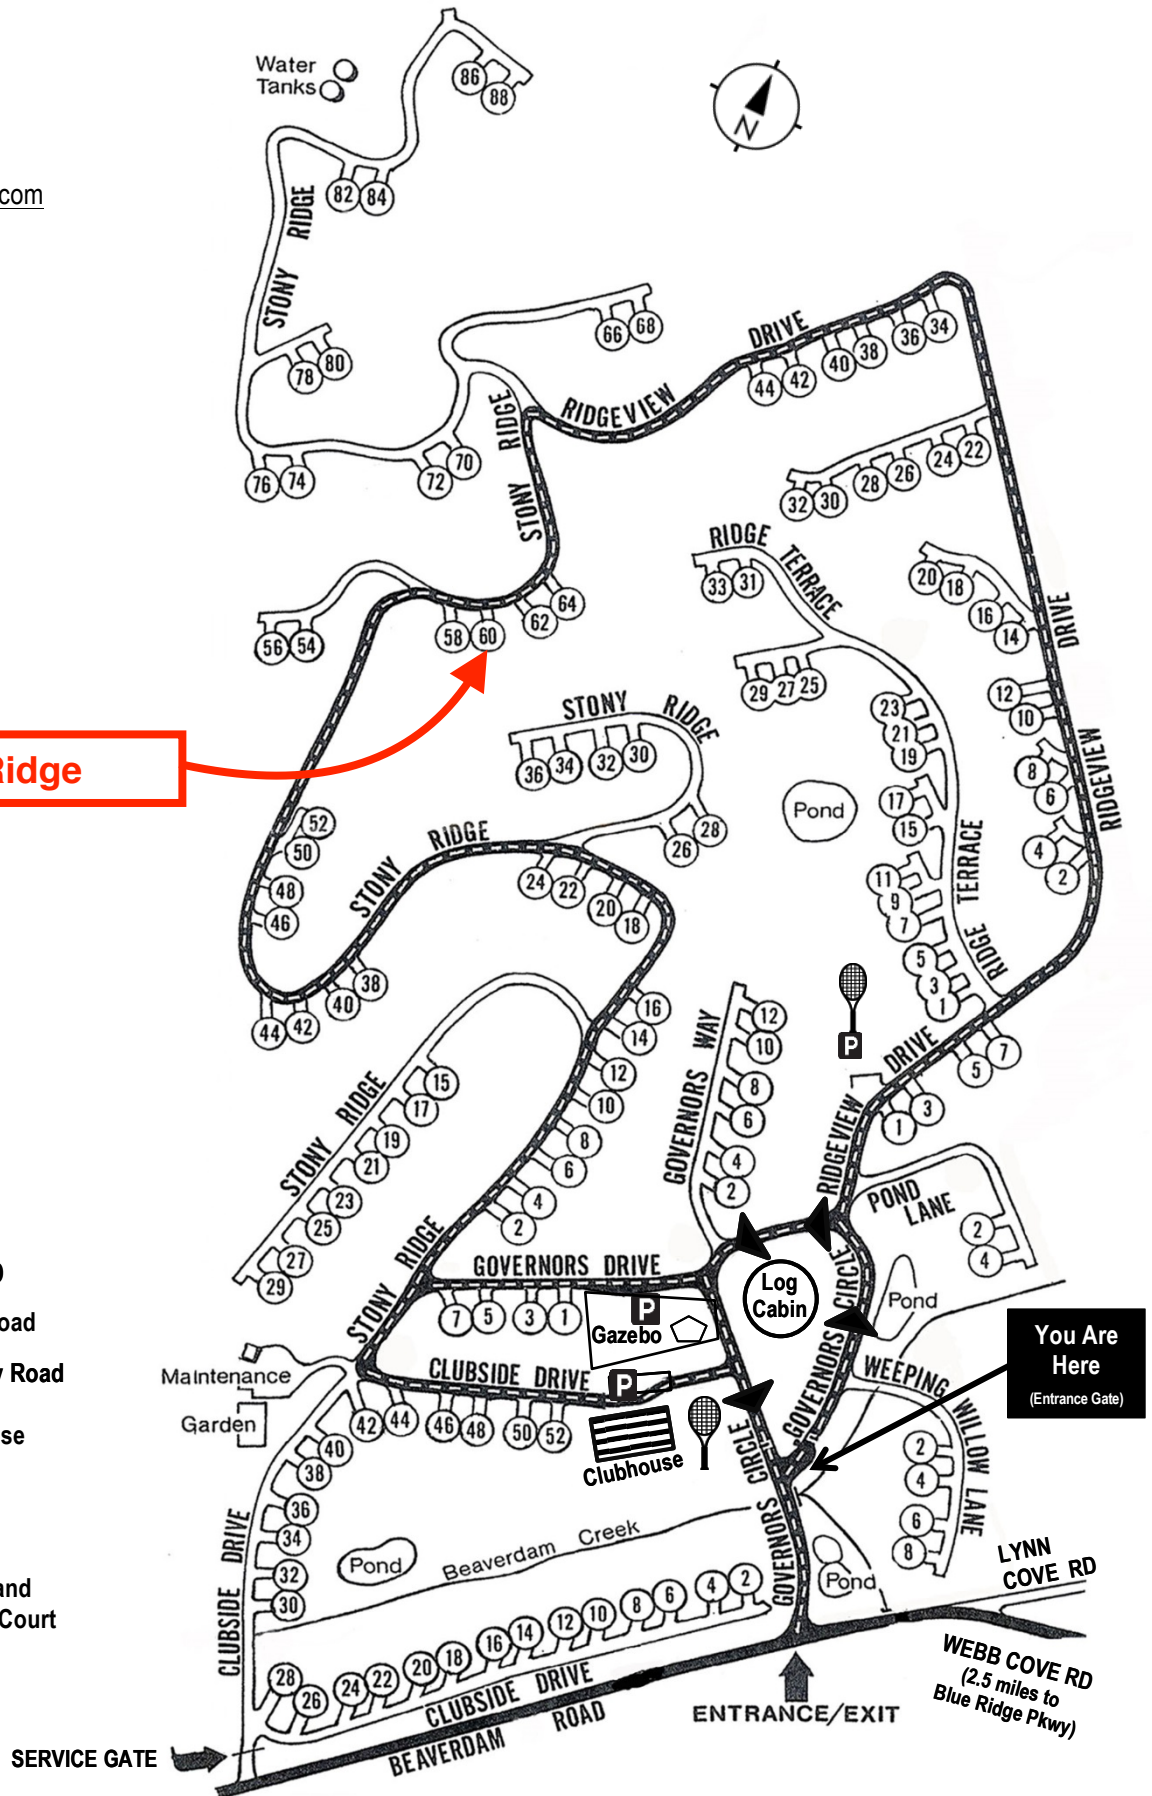

### MAP LEGEND

- Thru - Road
- One Way Road
- Clubhouse
- Log Cabin
- Tennis and Pickleball Court

You Are Here  
(Entrance Gate)

WEBB COVE RD  
(2.5 miles to Blue Ridge Pkwy)