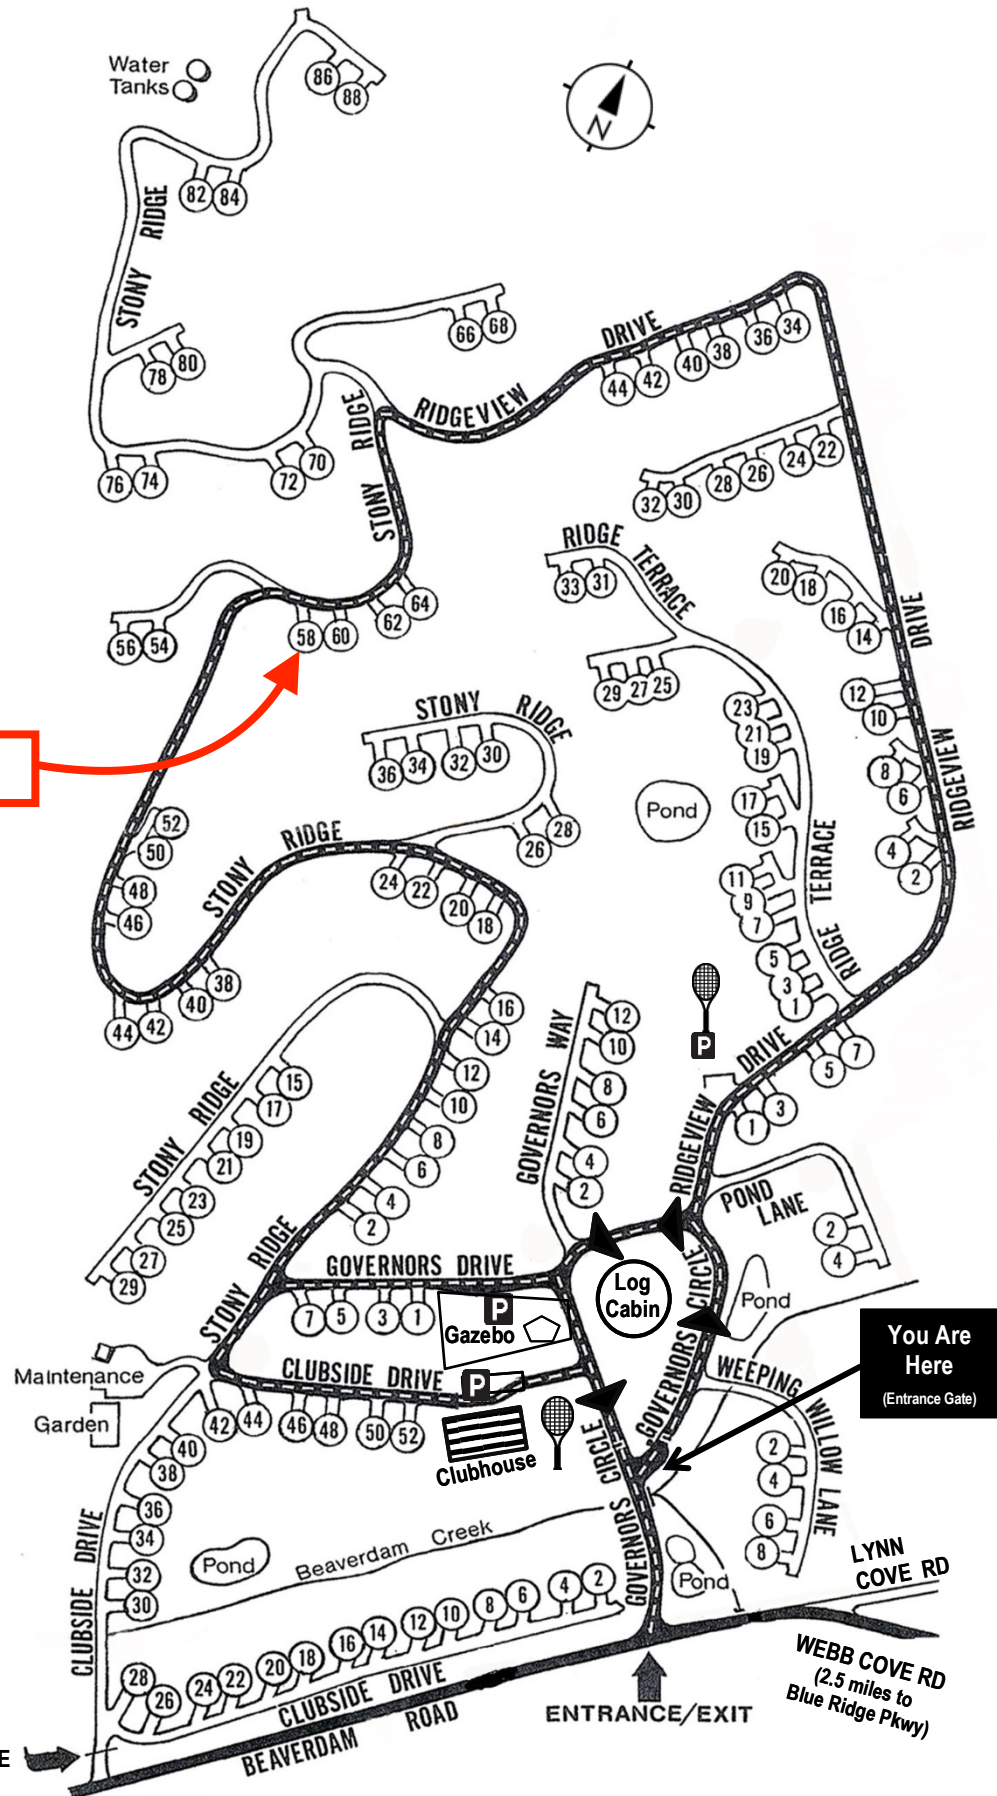

Beaverdam Run Condominium

Community Website

▶ BeaverdamRun.org

Sales Information

▶ BeaverdamRunCondo.com

Water Tanks

58 Stony Ridge

MAP LEGEND

-  Thru - Road
-  One Way Road
-  Clubhouse
-  Log Cabin
-  Tennis and Pickleball Court

You Are Here
(Entrance Gate)

WEBB COVE RD
(2.5 miles to Blue Ridge Pkwy)