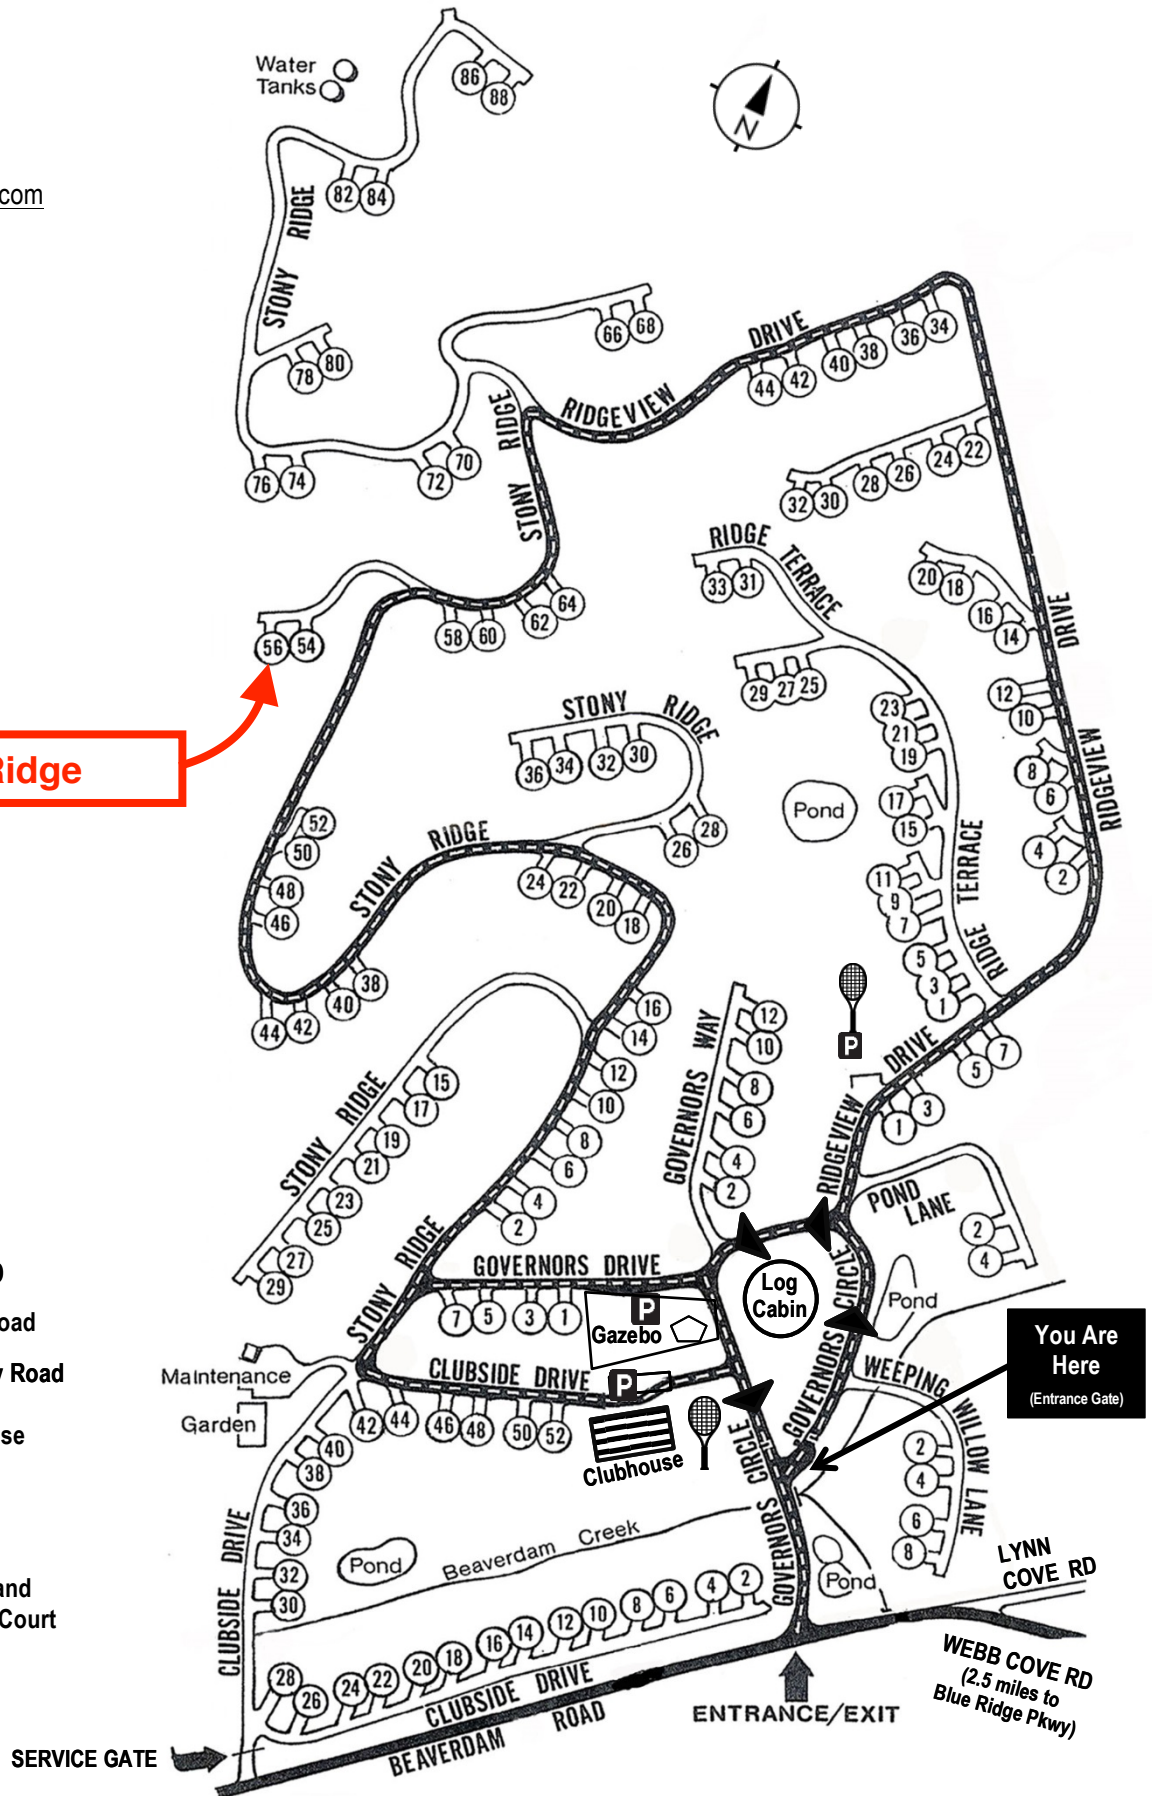

Beaverdam Run Condominium

Community Website

▶ BeaverdamRun.org

Sales Information

▶ BeaverdamRunCondo.com

Water Tanks

56 Stony Ridge

MAP LEGEND

-  Thru - Road
-  One Way Road
-  Clubhouse
-  Log Cabin
-  Tennis and Pickleball Court

You Are Here
(Entrance Gate)

WEBB COVE RD
(2.5 miles to Blue Ridge Pkwy)