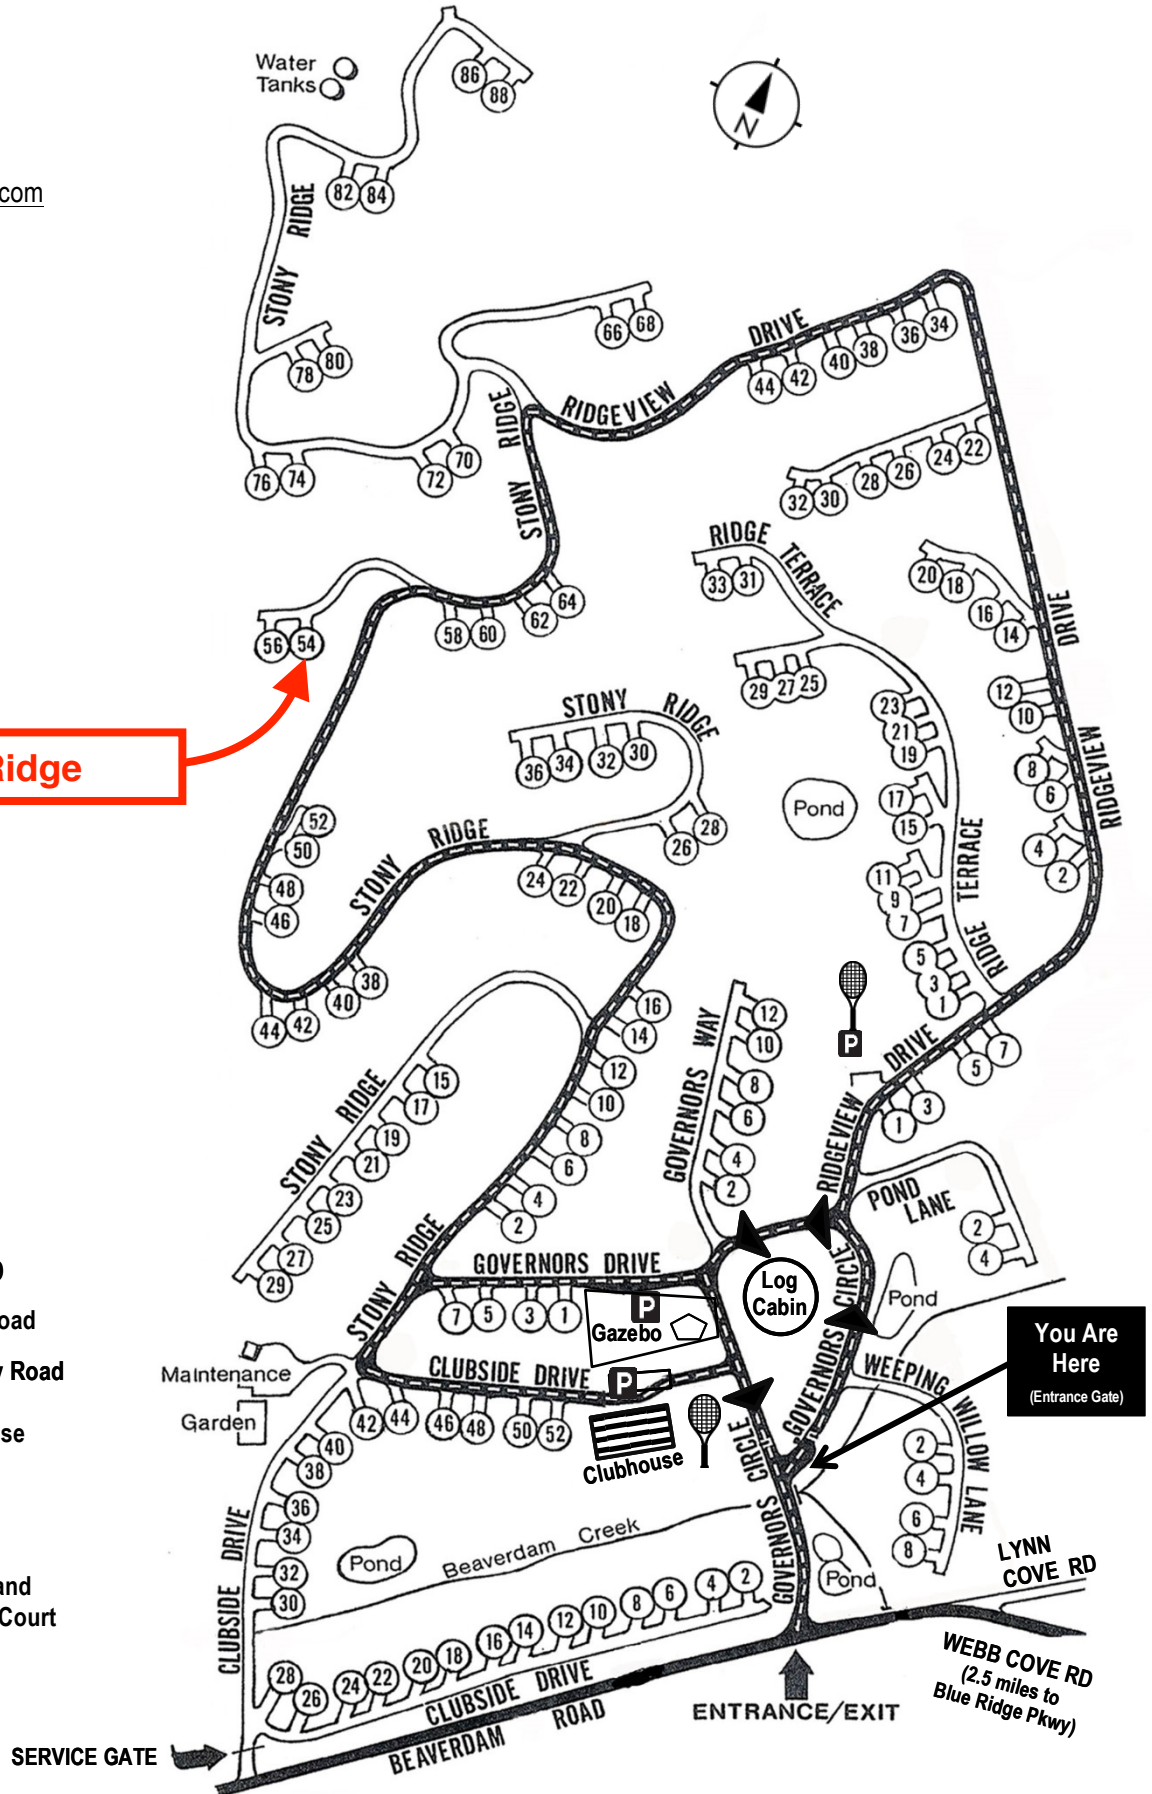

Beaverdam Run Condominium

Community Website

▶ BeaverdamRun.org

Sales Information

▶ BeaverdamRunCondo.com

Water Tanks

54 Stony Ridge

MAP LEGEND

-  Thru - Road
-  One Way Road
-  Clubhouse
-  Log Cabin
-  Tennis and Pickleball Court

You Are Here
(Entrance Gate)

WEBB COVE RD
(2.5 miles to Blue Ridge Pkwy)