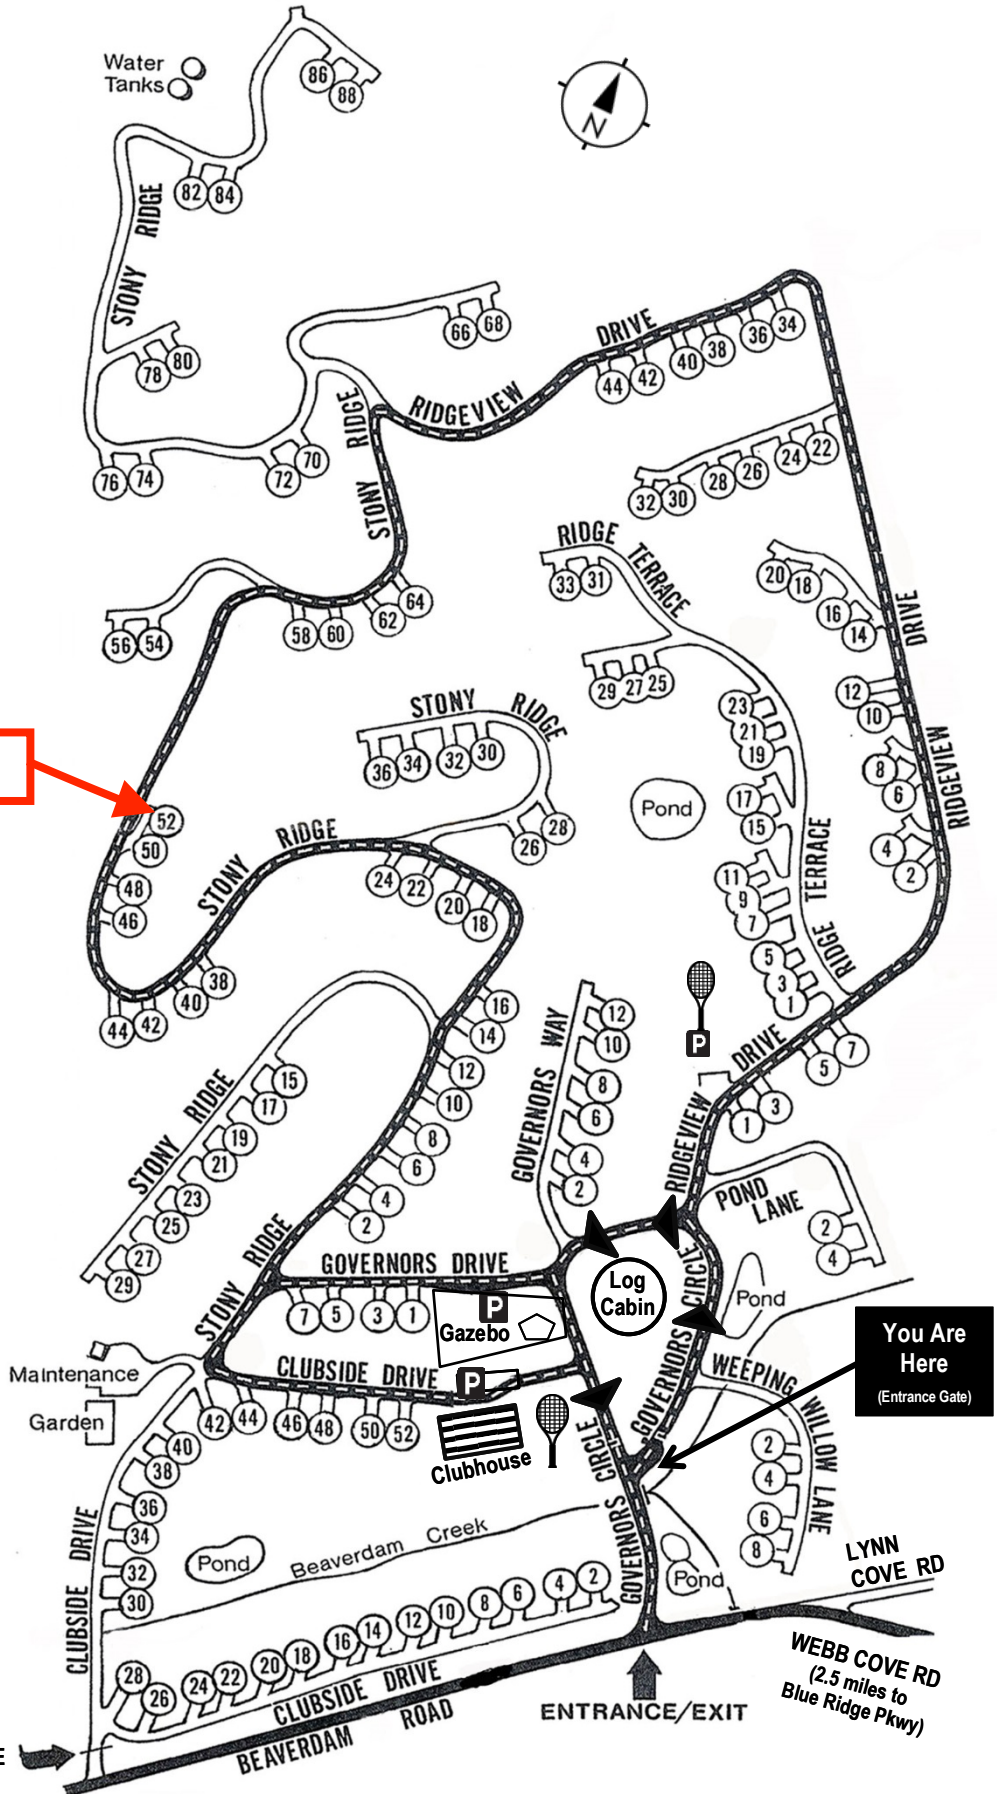

Beaverdam Run Condominium

Community Website

▶ BeaverdamRun.org

Sales Information

▶ BeaverdamRunCondo.com

Water Tanks

52 Stony Ridge

MAP LEGEND

-  Thru - Road
-  One Way Road
-  Clubhouse
-  Log Cabin
-  Tennis and Pickleball Court

You Are Here
(Entrance Gate)

WEBB COVE RD
(2.5 miles to Blue Ridge Pkwy)