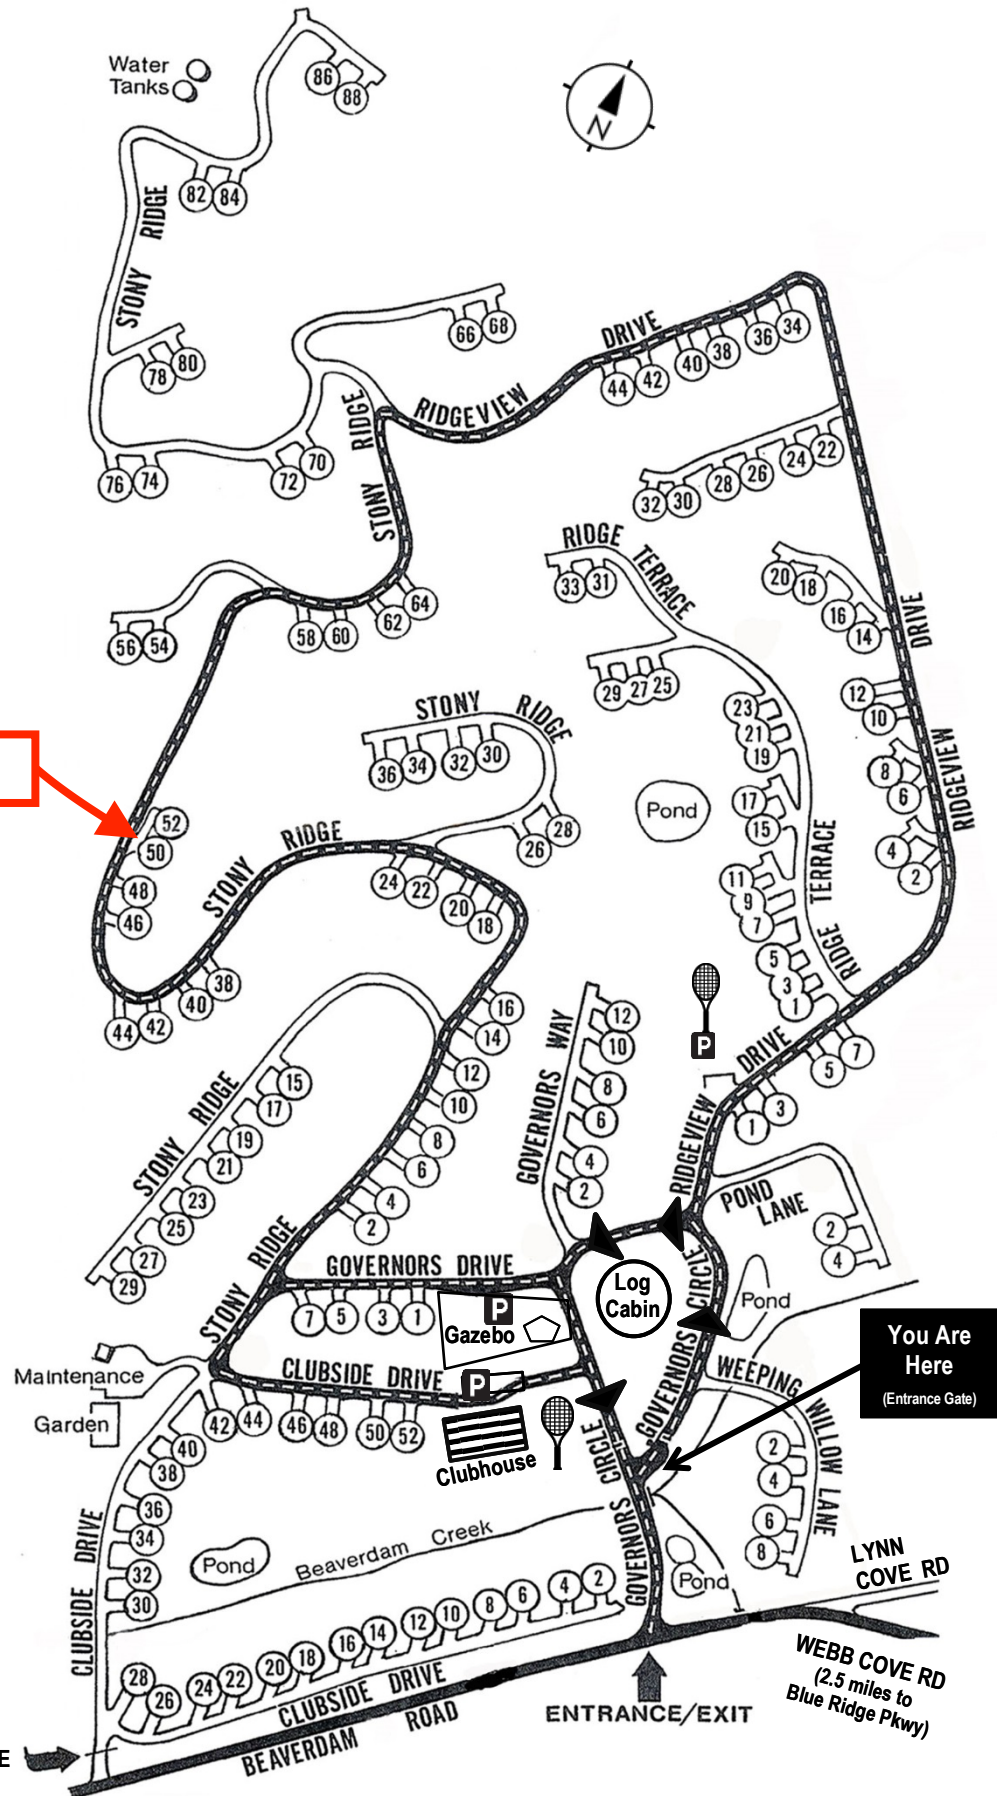

Beaverdam Run Condominium

Community Website

▶ BeaverdamRun.org

Sales Information

▶ BeaverdamRunCondo.com

Water Tanks

50 Stony Ridge

MAP LEGEND

-  Thru - Road
-  One Way Road
-  Clubhouse
-  Log Cabin
-  Tennis and Pickleball Court

You Are Here
(Entrance Gate)

SERVICE GATE

ENTRANCE/EXIT

WEBB COVE RD
(2.5 miles to Blue Ridge Pkwy)