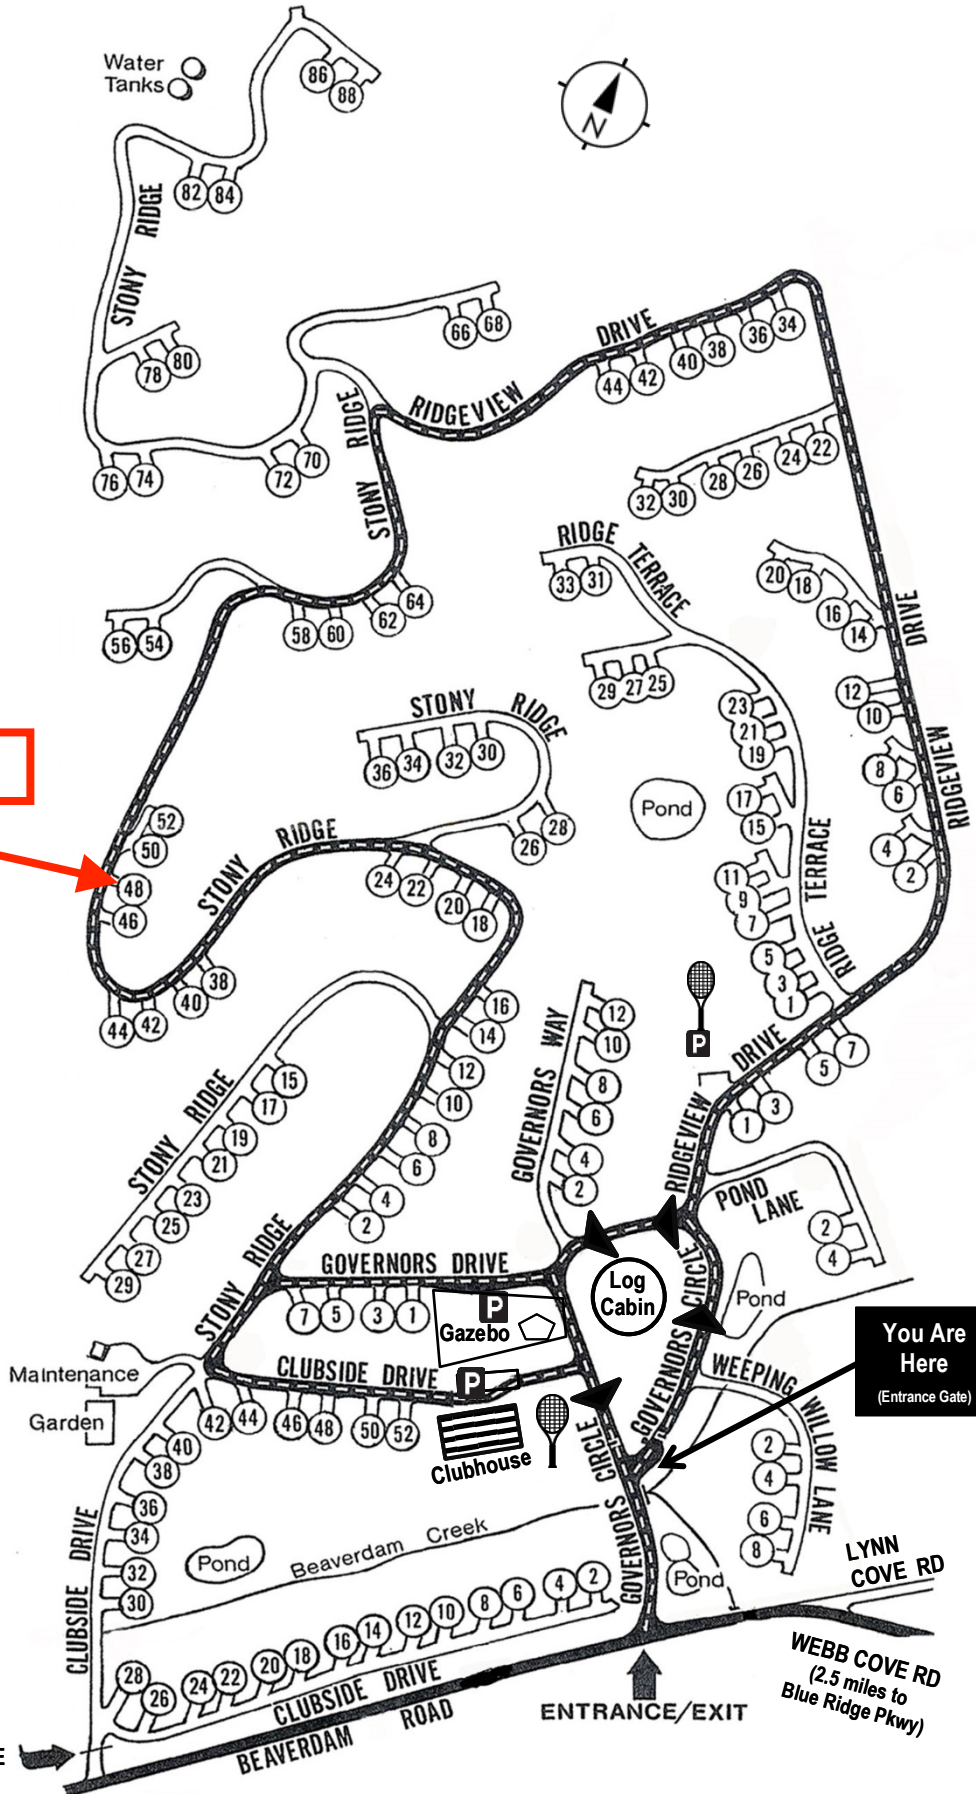

# Beaverdam Run Condominium

**Community Website**

▶ [BeaverdamRun.org](http://BeaverdamRun.org)

**Sales Information**

▶ [BeaverdamRunCondo.com](http://BeaverdamRunCondo.com)

Water Tanks

**48 Stony Ridge**

**MAP LEGEND**

-  Thru - Road
-  One Way Road
-  Clubhouse
-  Log Cabin
-  Tennis and Pickleball Court

**You Are Here**  
(Entrance Gate)

**WEBB COVE RD**  
(2.5 miles to Blue Ridge Pkwy)