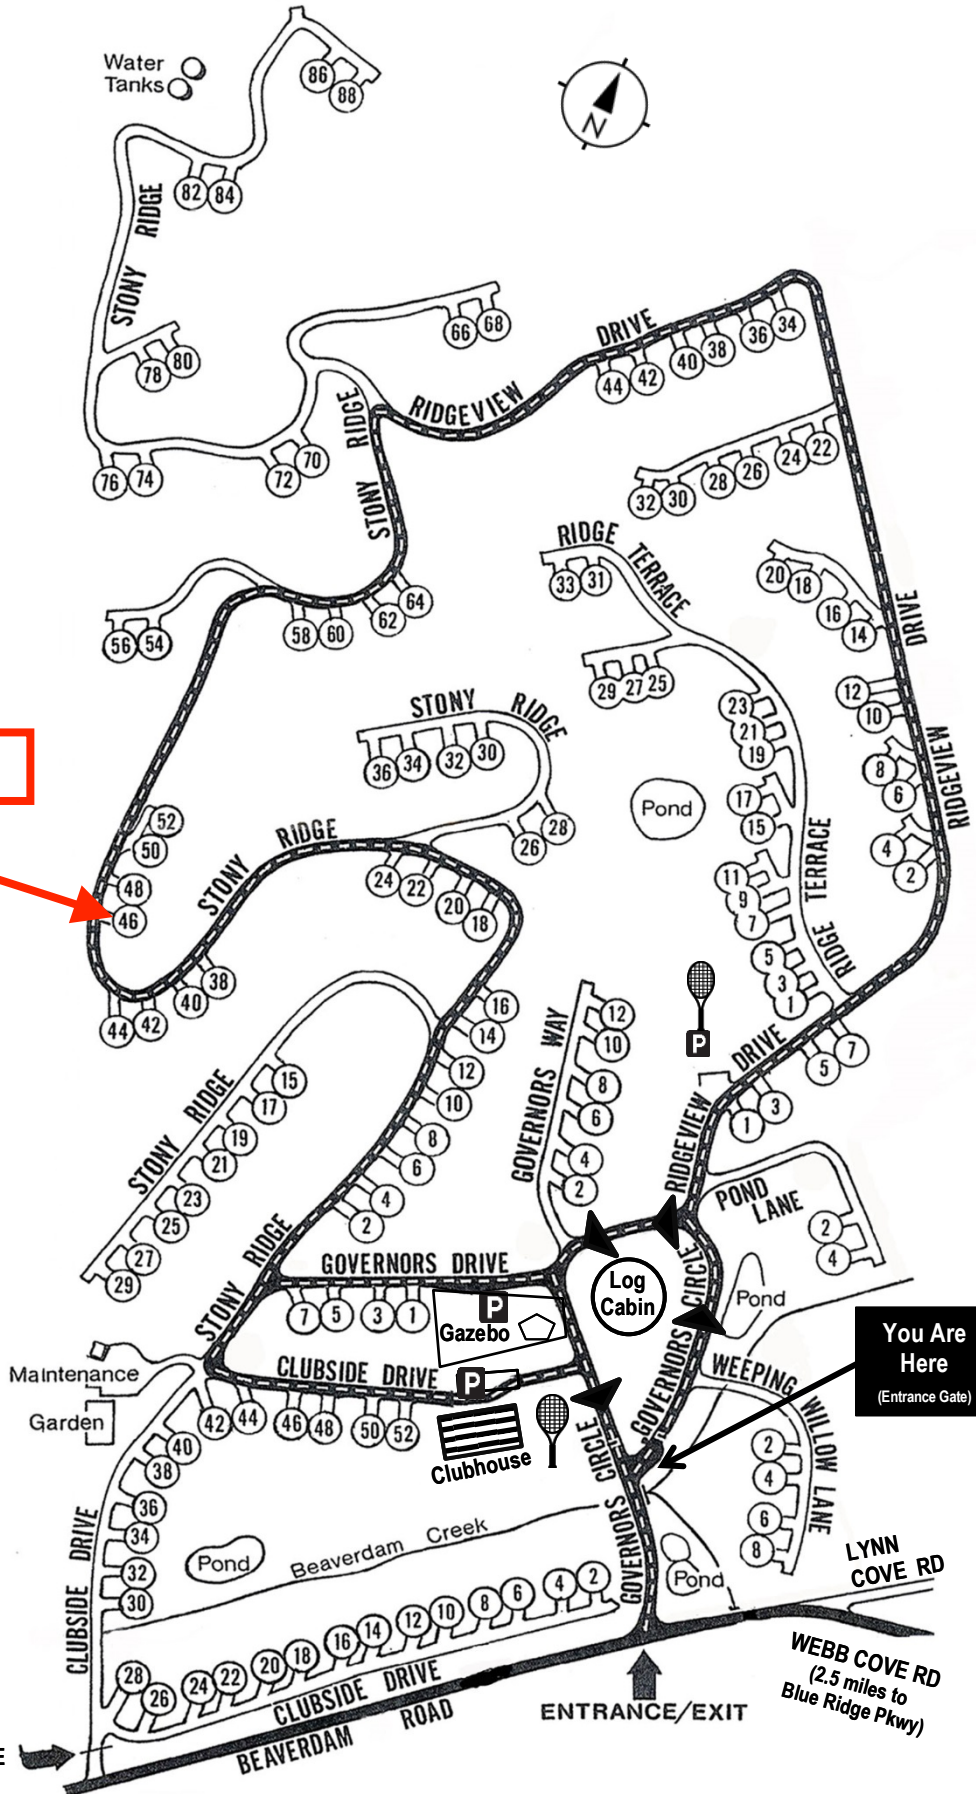

Beaverdam Run Condominium

Community Website

▶ BeaverdamRun.org

Sales Information

▶ BeaverdamRunCondo.com

Water Tanks

46 Stony Ridge

MAP LEGEND

-  Thru - Road
-  One Way Road
-  Clubhouse
-  Log Cabin
-  Tennis and Pickleball Court

You Are Here
(Entrance Gate)

SERVICE GATE

ENTRANCE/EXIT

WEBB COVE RD
(2.5 miles to Blue Ridge Pkwy)