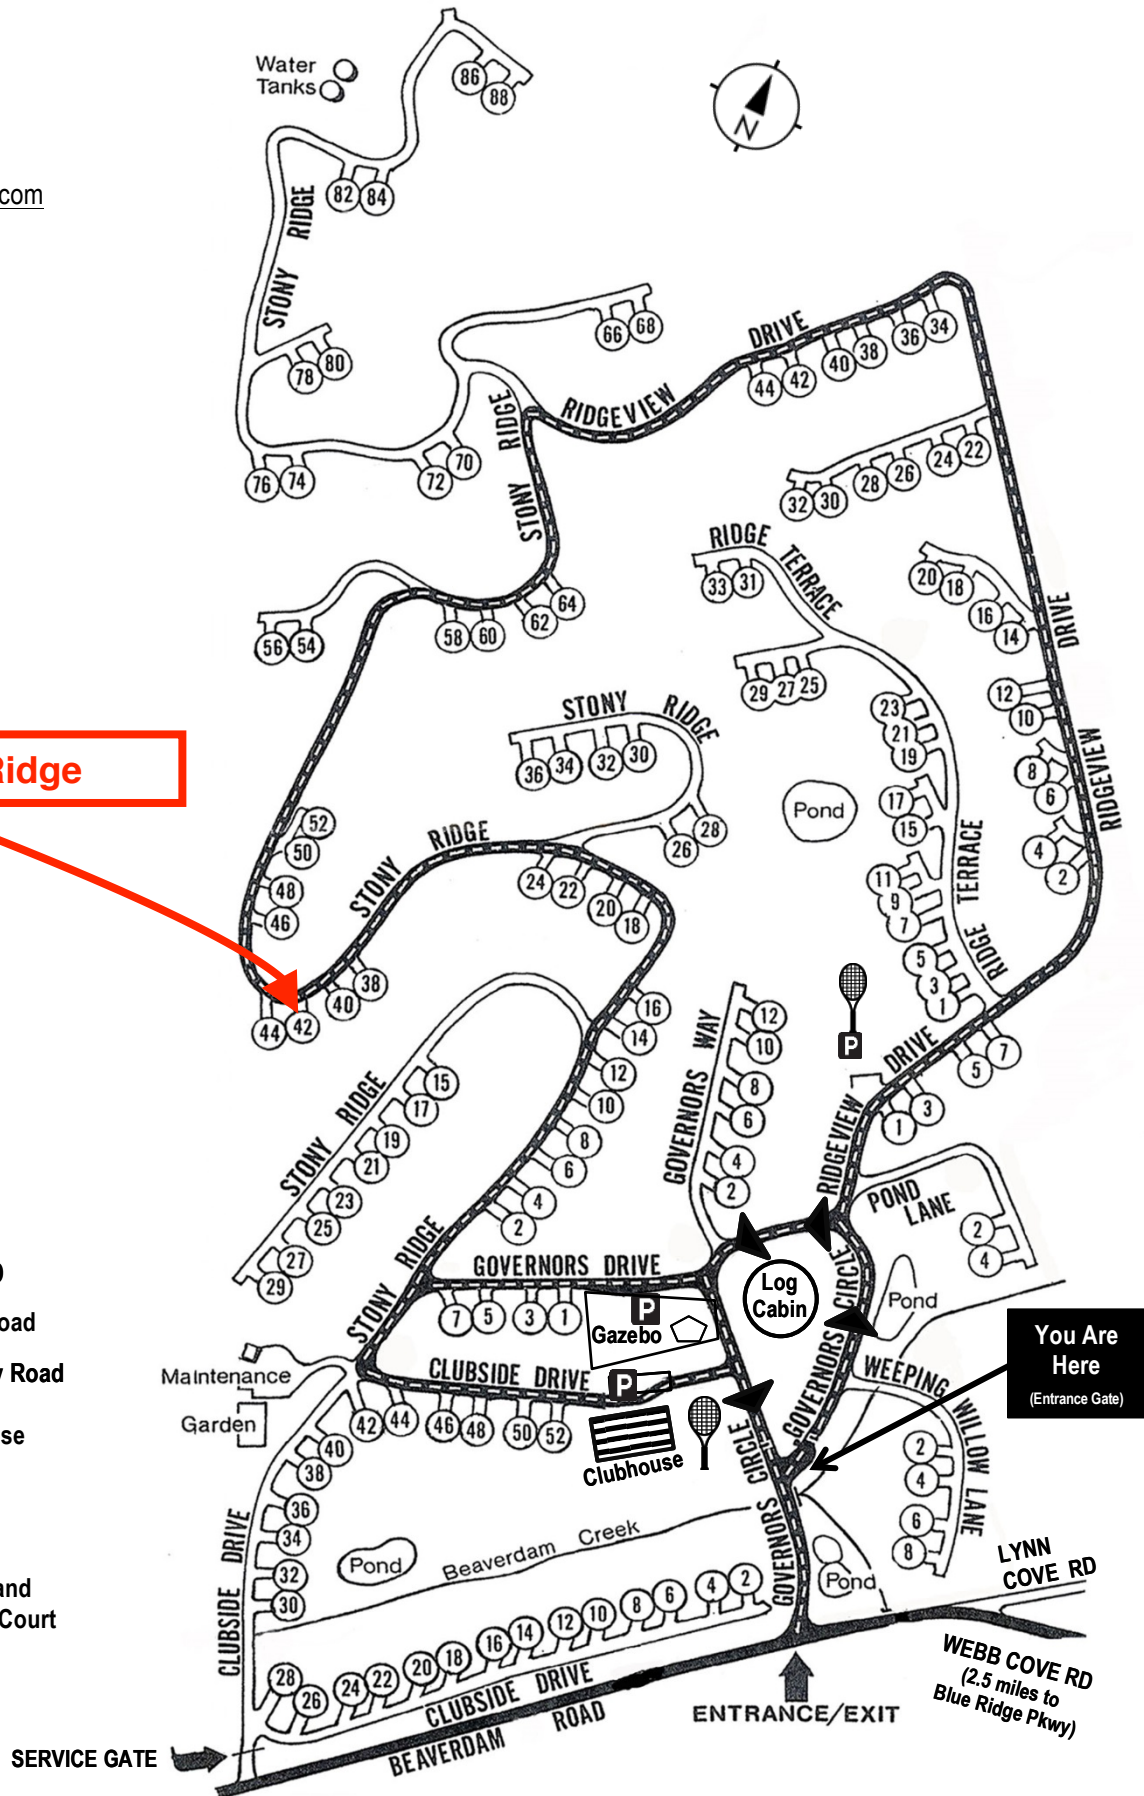

Beaverdam Run Condominium

Community Website

▶ BeaverdamRun.org

Sales Information

▶ BeaverdamRunCondo.com

Water Tanks

42 Stony Ridge

- MAP LEGEND**
- Thru - Road
 - One Way Road
 - Clubhouse
 - Log Cabin
 - Tennis and Pickleball Court

You Are Here
(Entrance Gate)

WEBB COVE RD
(2.5 miles to Blue Ridge Pkwy)