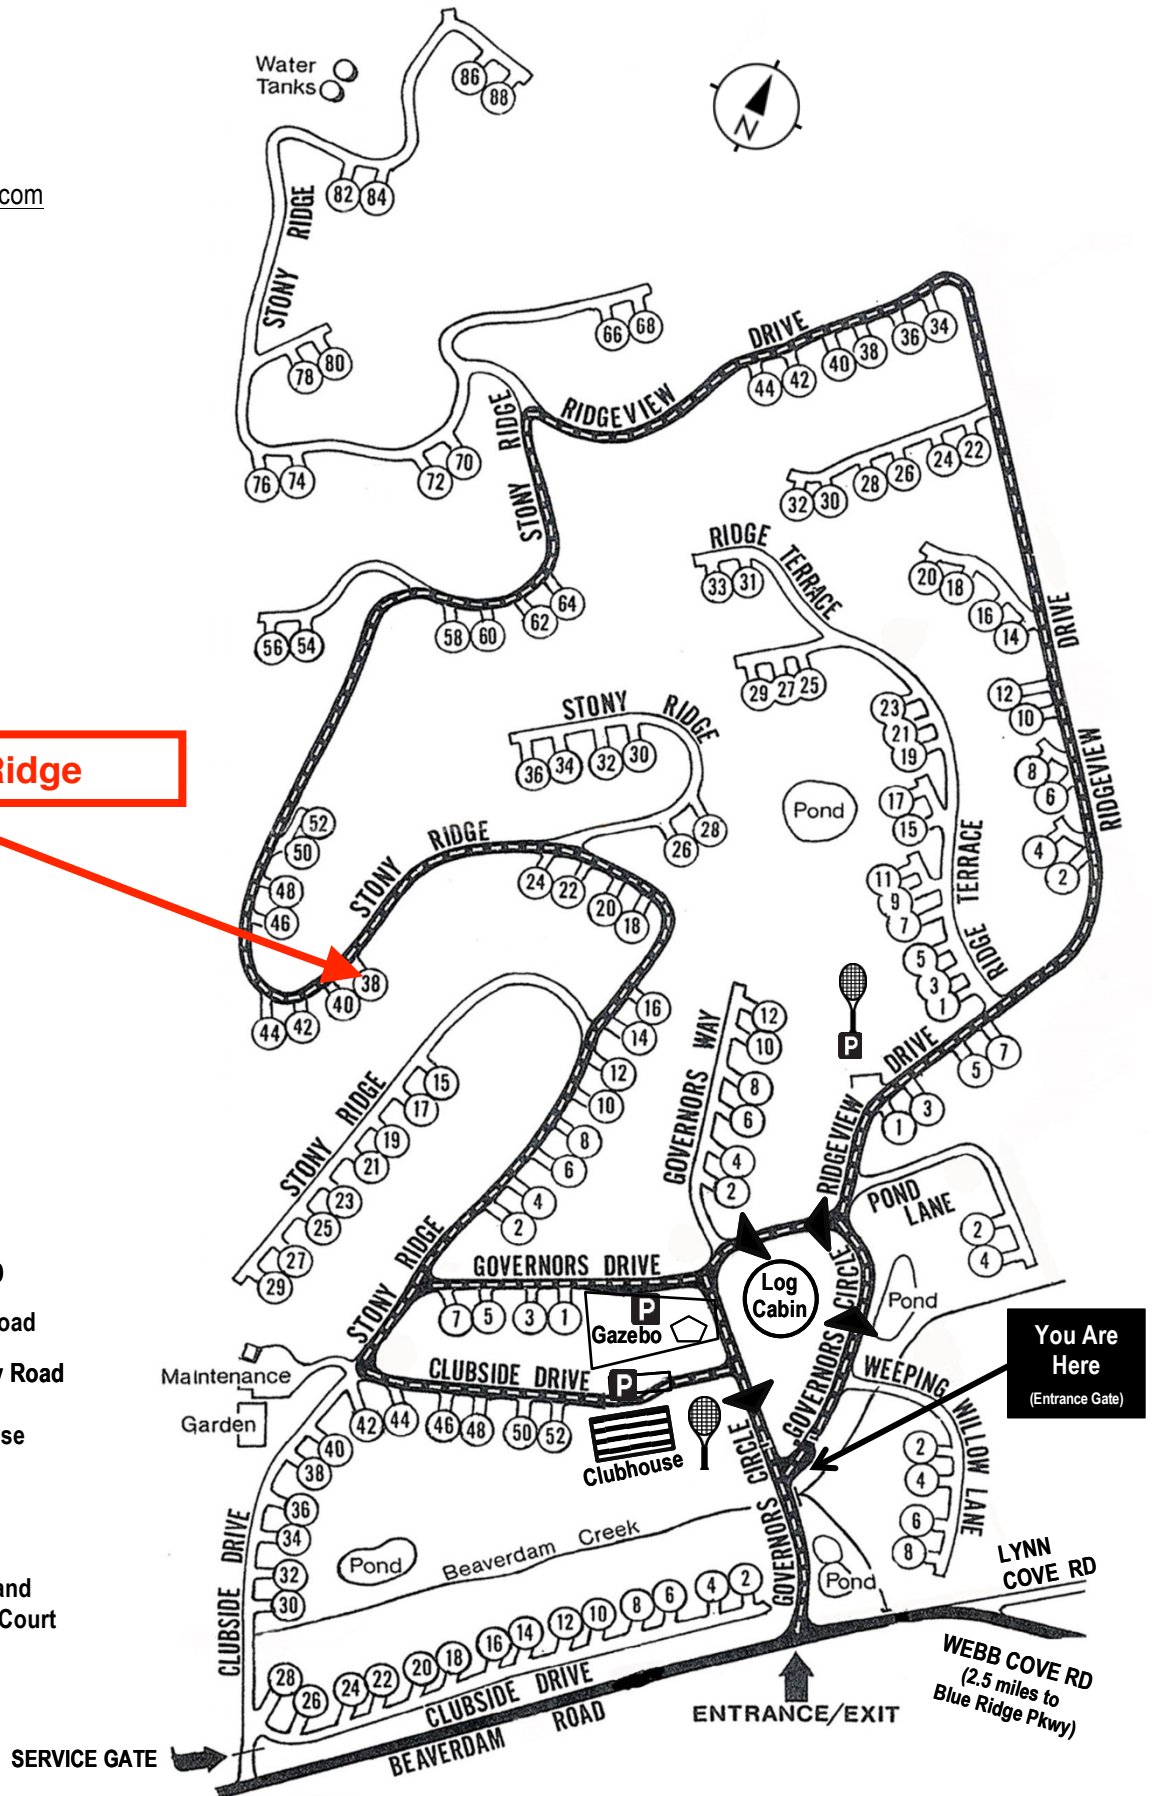

Beaverdam Run Condominium

Community Website

▶ BeaverdamRun.org

Sales Information

▶ BeaverdamRunCondo.com

Water Tanks

38 Stony Ridge

MAP LEGEND

- Thru - Road
- One Way Road
- Clubhouse
- Log Cabin
- Tennis and Pickleball Court

You Are Here
(Entrance Gate)

WEBB COVE RD
(2.5 miles to Blue Ridge Pkwy)

SERVICE GATE

ENTRANCE/EXIT