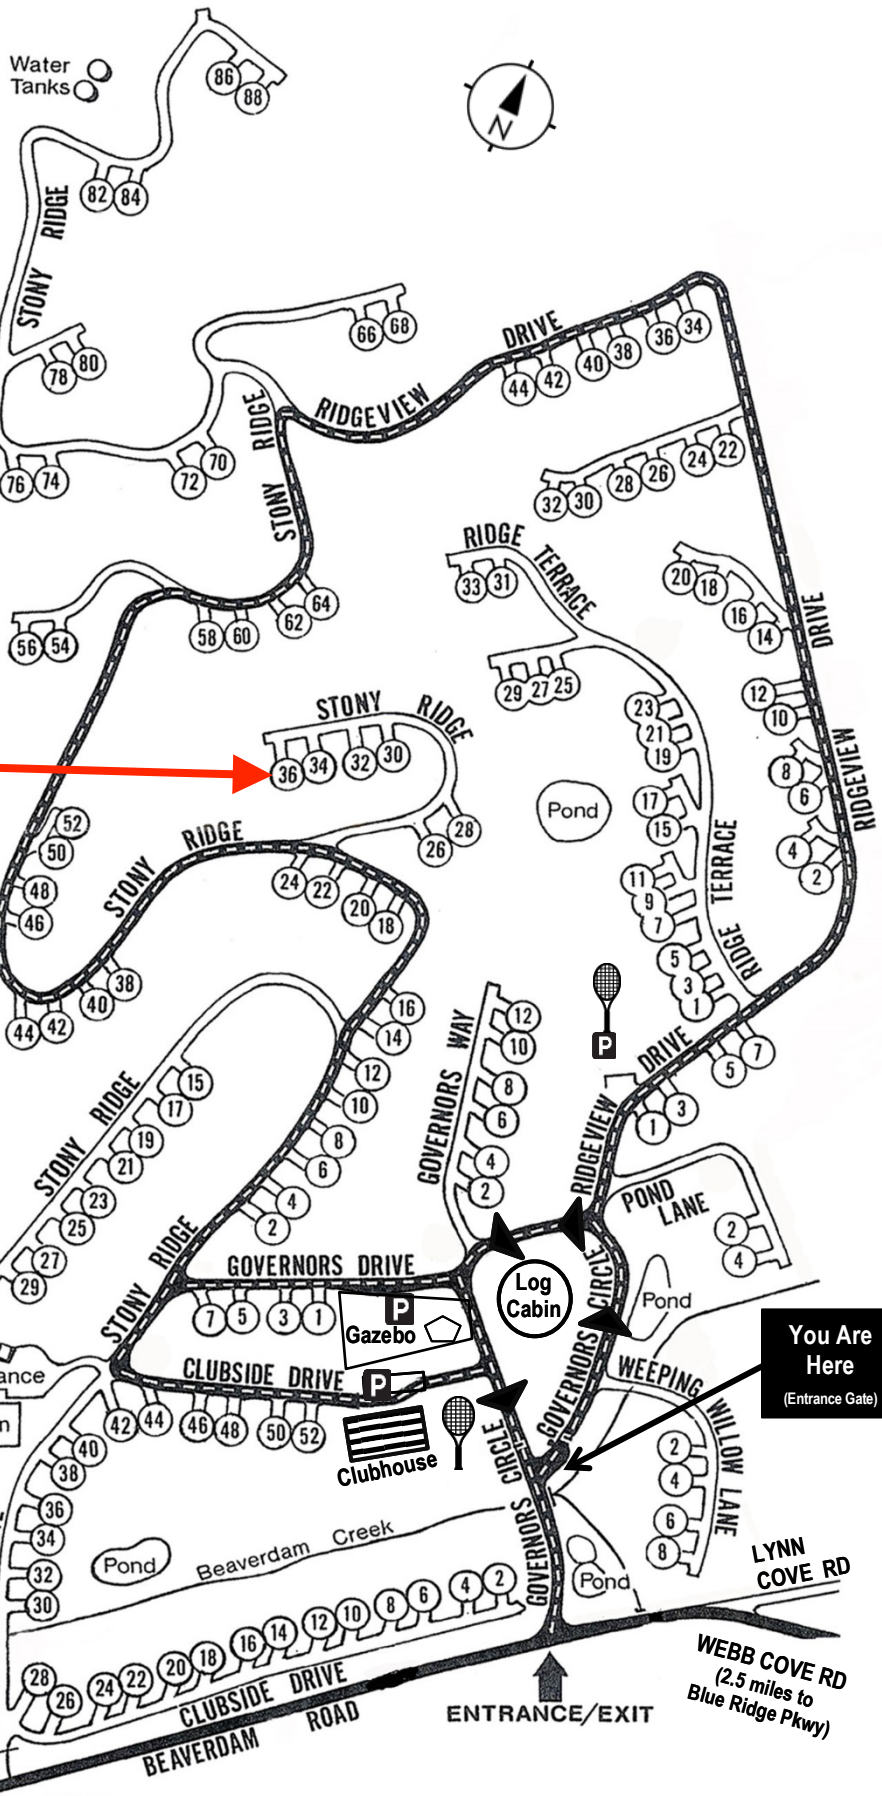

Beaverdam Run Condominium

Community Website

▶ BeaverdamRun.org

Sales Information

▶ BeaverdamRunCondo.com

36 Stony Ridge

MAP LEGEND

-  Thru - Road
-  One Way Road
-  Clubhouse
-  Log Cabin
-  Tennis and Pickleball Court

You Are Here
(Entrance Gate)

SERVICE GATE

ENTRANCE/EXIT

WEBB COVE RD
(2.5 miles to Blue Ridge Pkwy)