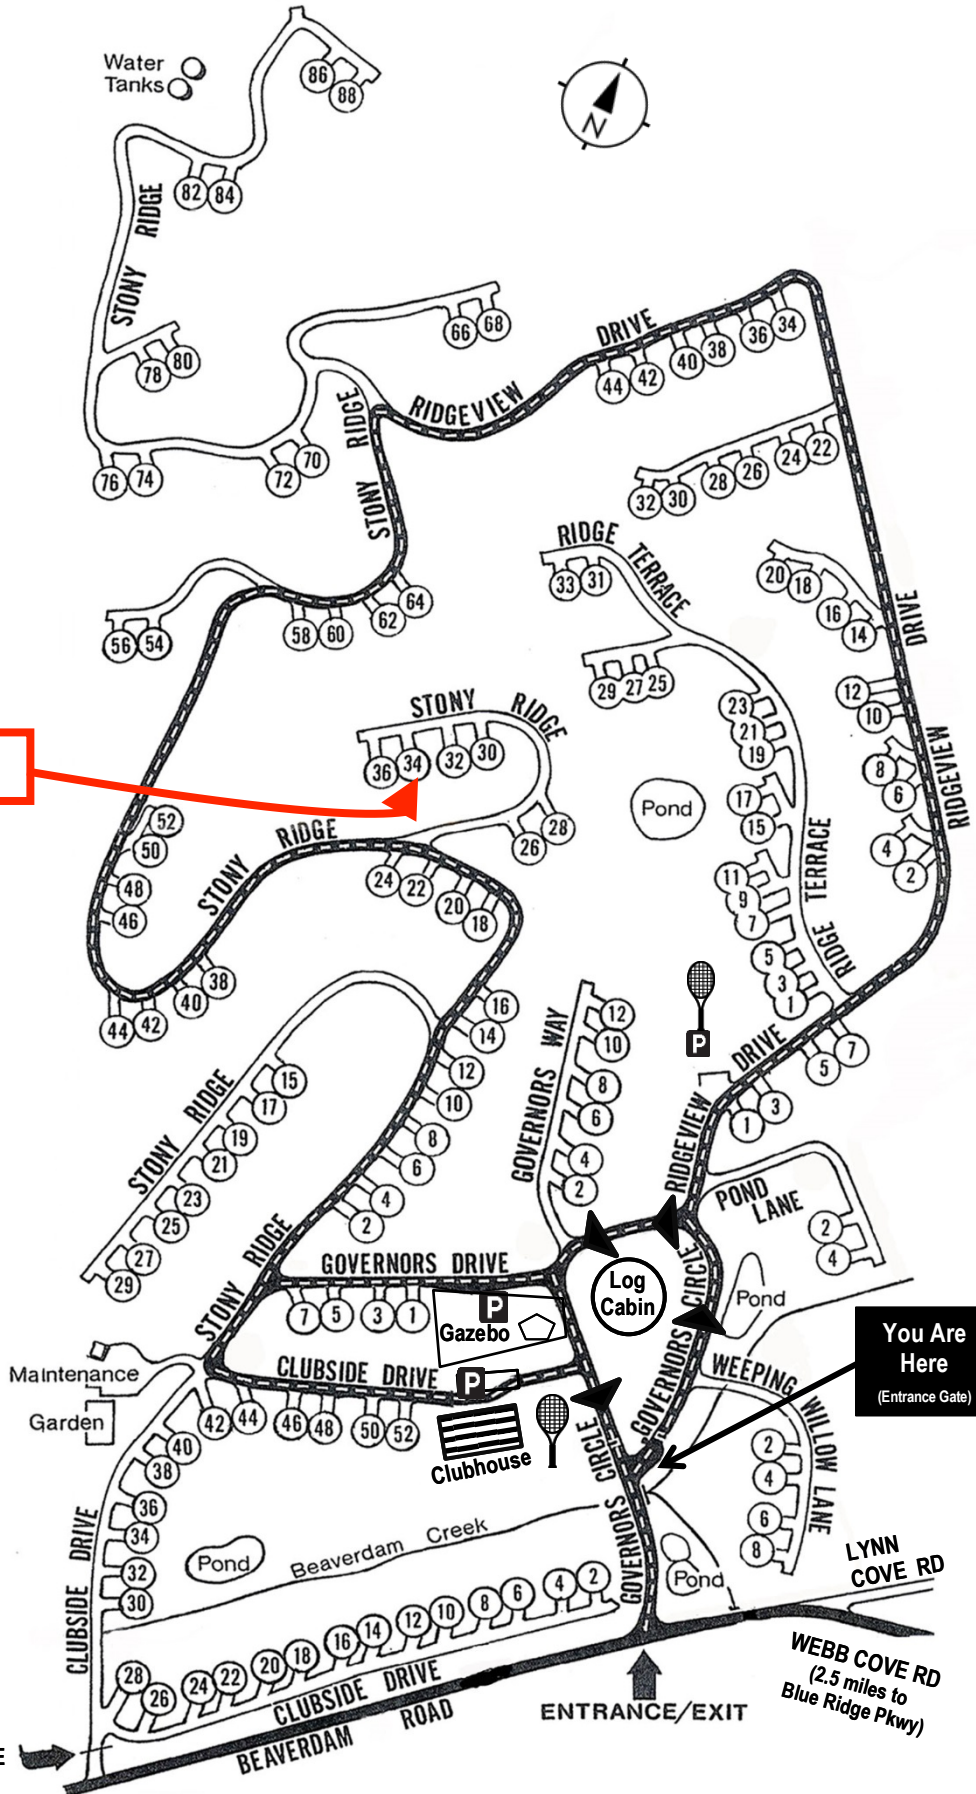

# Beaverdam Run Condominium

**Community Website**

▶ [BeaverdamRun.org](http://BeaverdamRun.org)

**Sales Information**

▶ [BeaverdamRunCondo.com](http://BeaverdamRunCondo.com)

Water Tanks

**34 Stony Ridge**

**MAP LEGEND**

-  Thru - Road
-  One Way Road
-  Clubhouse
-  Log Cabin
-  Tennis and Pickleball Court

**You Are Here**  
(Entrance Gate)

**WEBB COVE RD**  
(2.5 miles to Blue Ridge Pkwy)