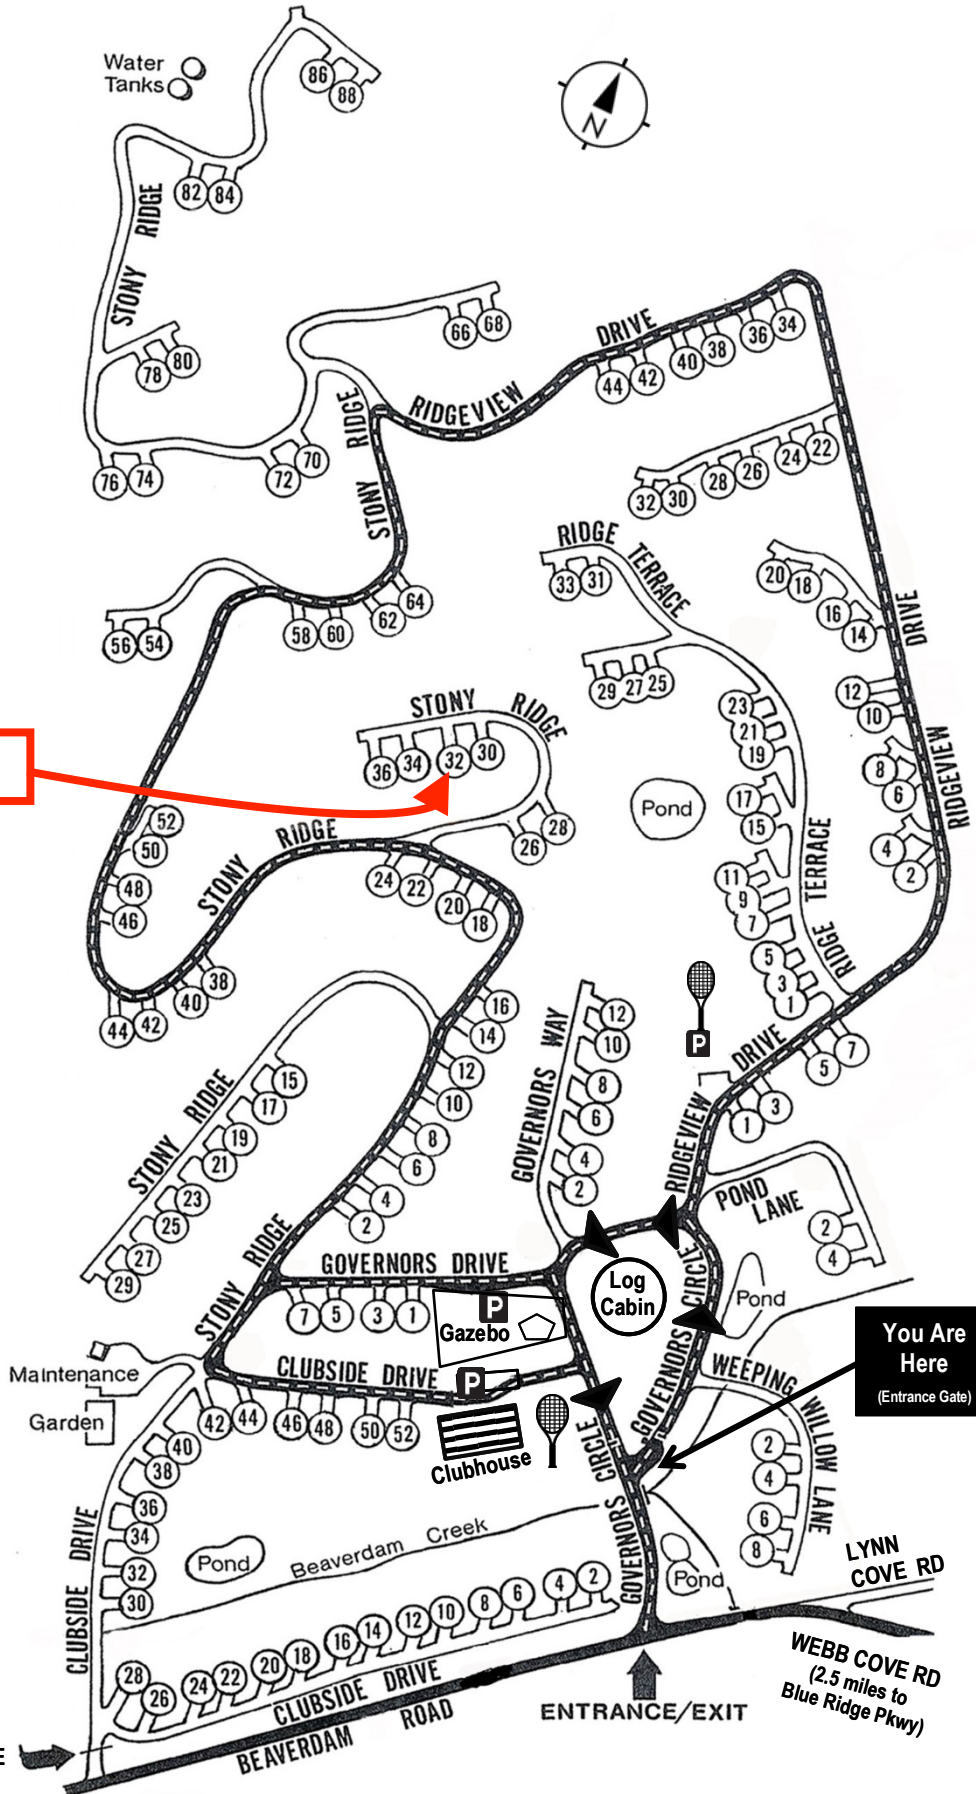

Beaverdam Run Condominium

Community Website

▶ BeaverdamRun.org

Sales Information

▶ BeaverdamRunCondo.com

Water Tanks

32 Stony Ridge

MAP LEGEND

-  Thru - Road
-  One Way Road
-  Clubhouse
-  Log Cabin
-  Tennis and Pickleball Court

You Are Here
(Entrance Gate)

WEBB COVE RD
(2.5 miles to Blue Ridge Pkwy)