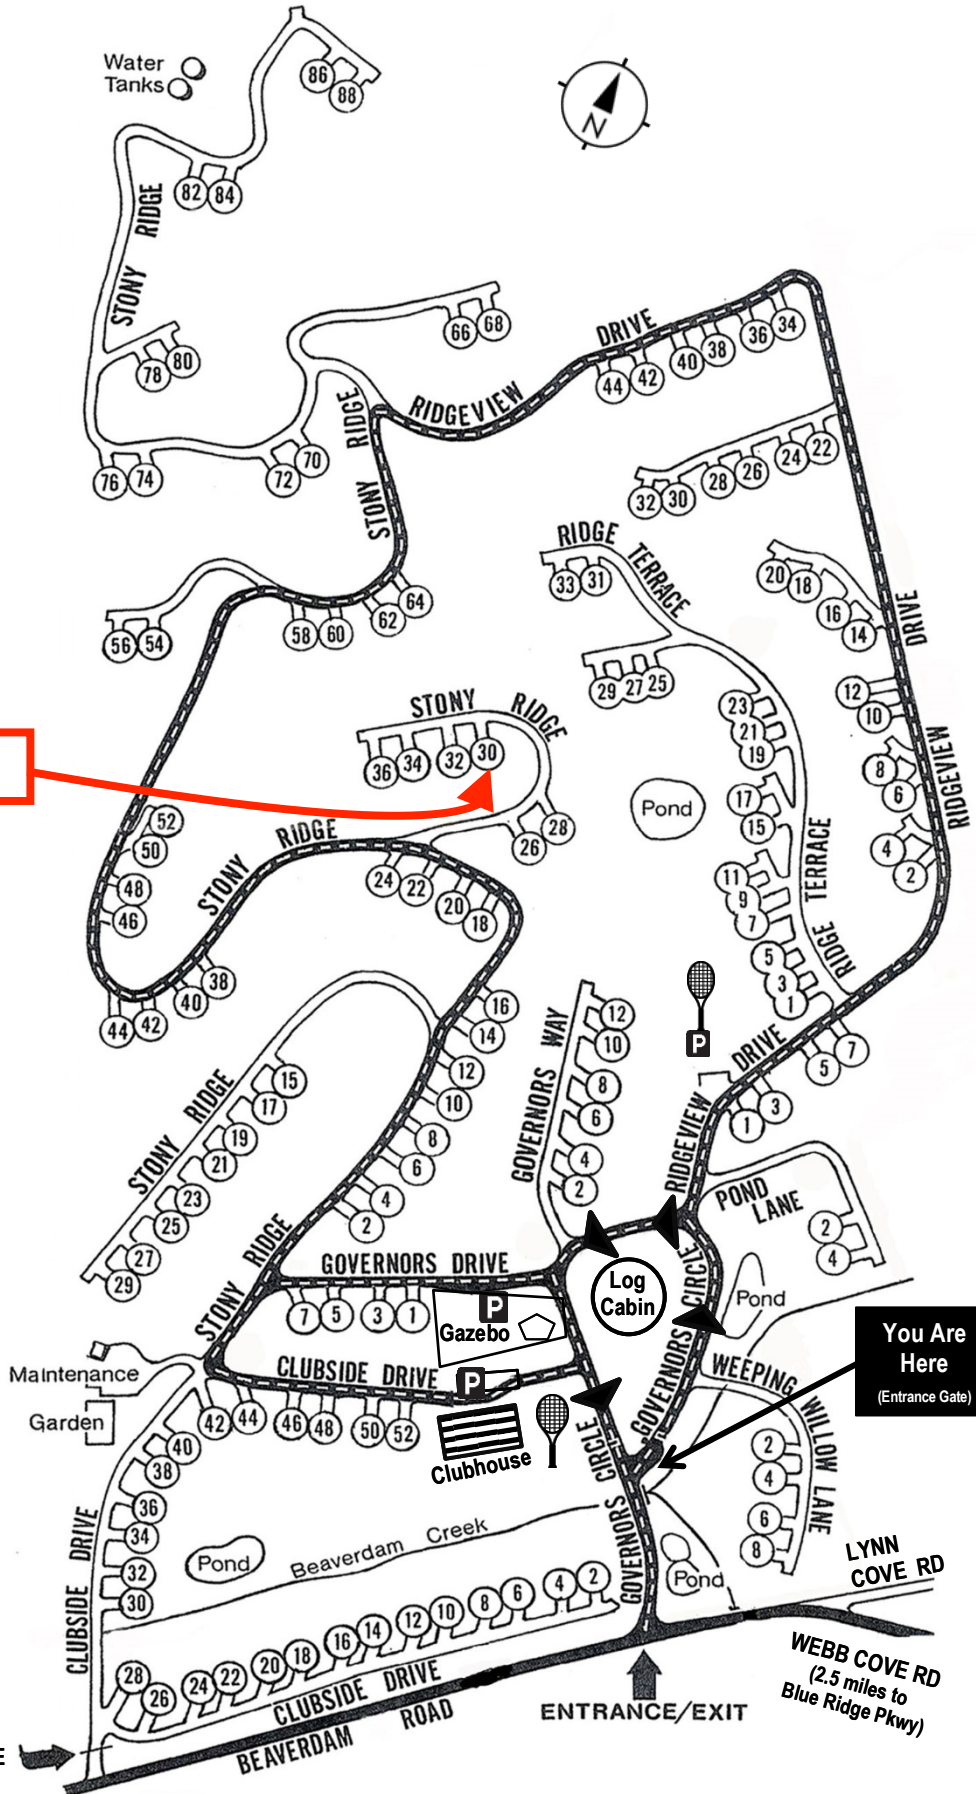

# Beaverdam Run Condominium

**Community Website**

▶ [BeaverdamRun.org](http://BeaverdamRun.org)

**Sales Information**

▶ [BeaverdamRunCondo.com](http://BeaverdamRunCondo.com)

Water Tanks

**30 Stony Ridge**

**MAP LEGEND**

-  Thru - Road
-  One Way Road
-  Clubhouse
-  Log Cabin
-  Tennis and Pickleball Court

**You Are Here**  
(Entrance Gate)

**WEBB COVE RD**  
(2.5 miles to Blue Ridge Pkwy)