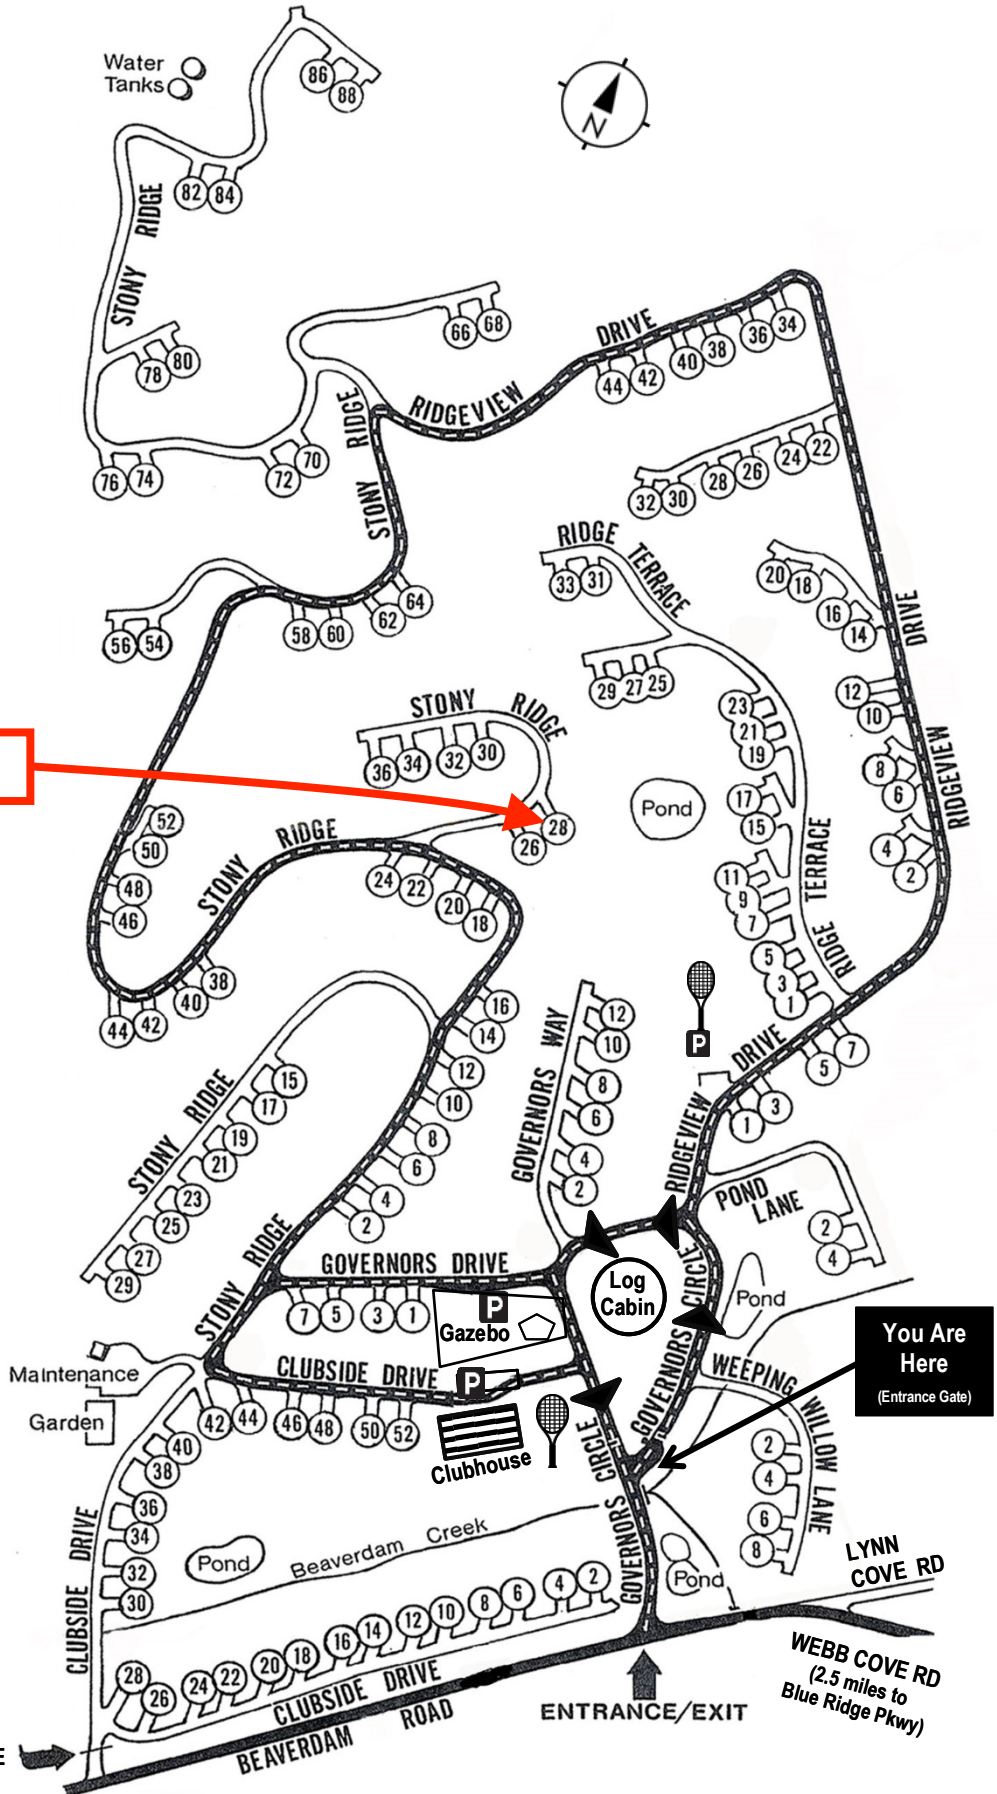

Beaverdam Run Condominium

Community Website

▶ BeaverdamRun.org

Sales Information

▶ BeaverdamRunCondo.com

Water Tanks

28 Stony Ridge

MAP LEGEND

- Thru - Road
- One Way Road
- Clubhouse
- Log Cabin
- Tennis and Pickleball Court

You Are Here
(Entrance Gate)

WEBB COVE RD
(2.5 miles to Blue Ridge Pkwy)