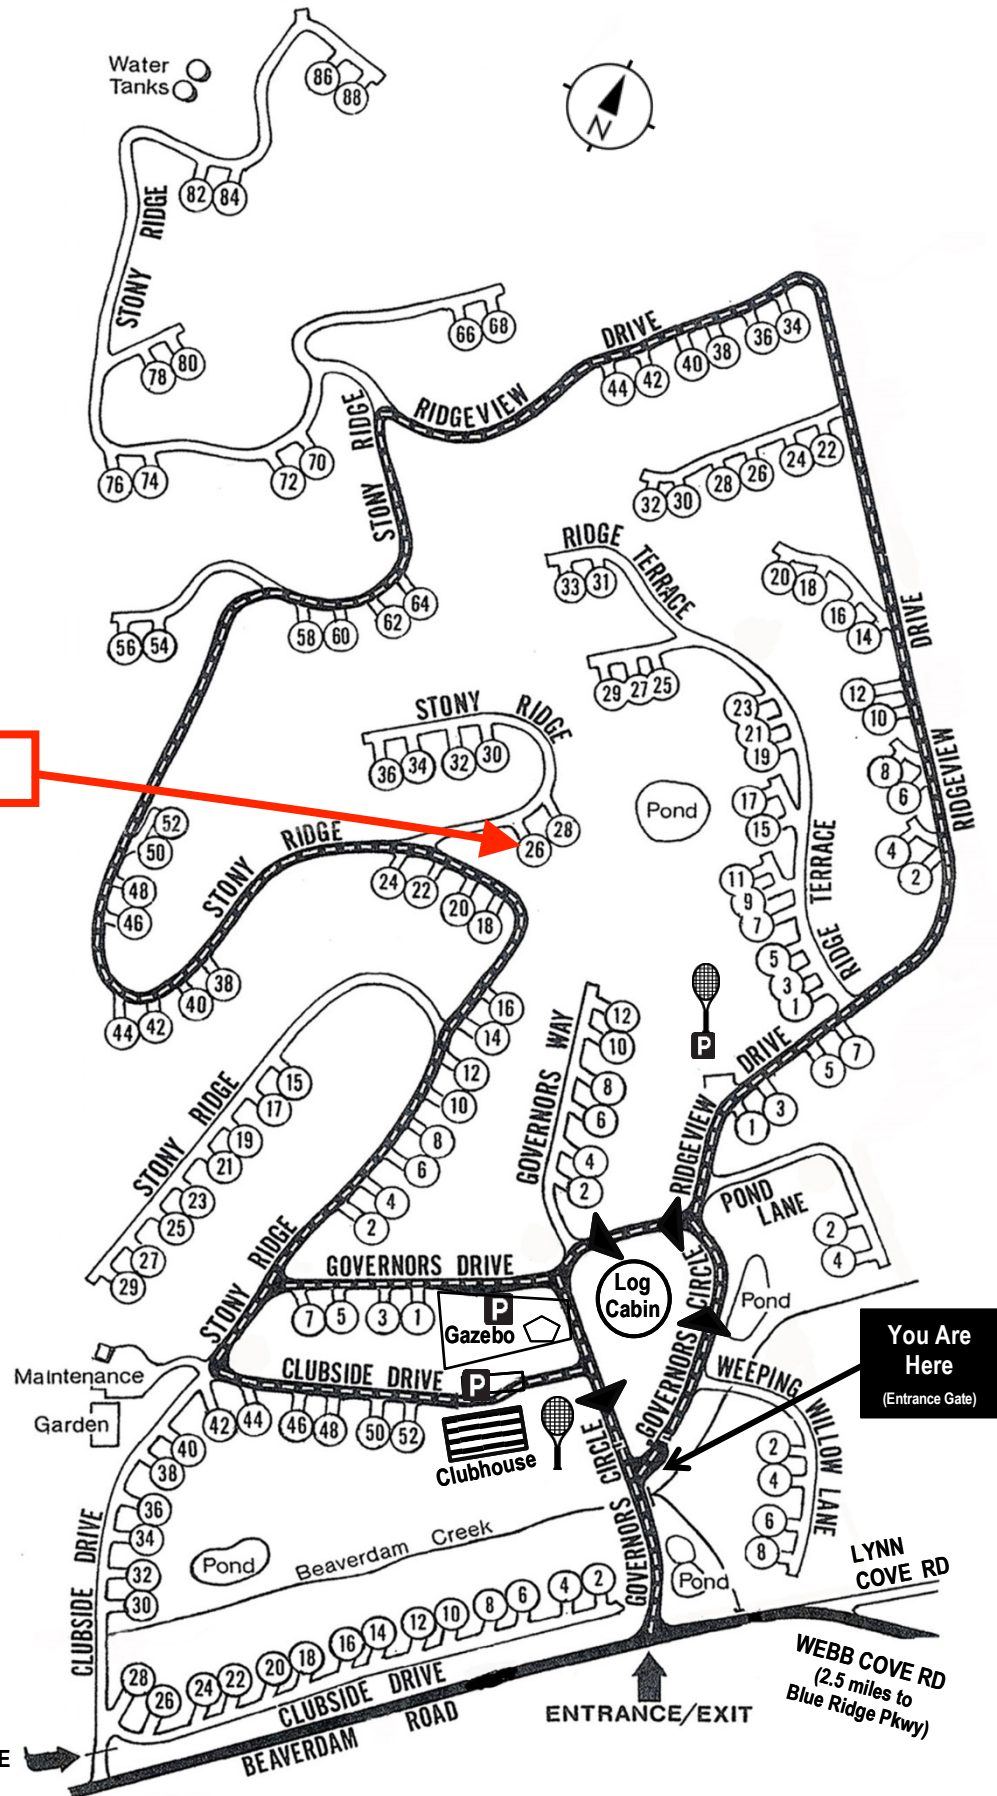

# Beaverdam Run Condominium

**Community Website**

▶ [BeaverdamRun.org](http://BeaverdamRun.org)

**Sales Information**

▶ [BeaverdamRunCondo.com](http://BeaverdamRunCondo.com)

Water Tanks

**26 Stony Ridge**

**MAP LEGEND**

-  Thru - Road
-  One Way Road
-  Clubhouse
-  Log Cabin
-  Tennis and Pickleball Court

**You Are Here**  
(Entrance Gate)

SERVICE GATE

ENTRANCE/EXIT

WEBB COVE RD  
(2.5 miles to Blue Ridge Pkwy)