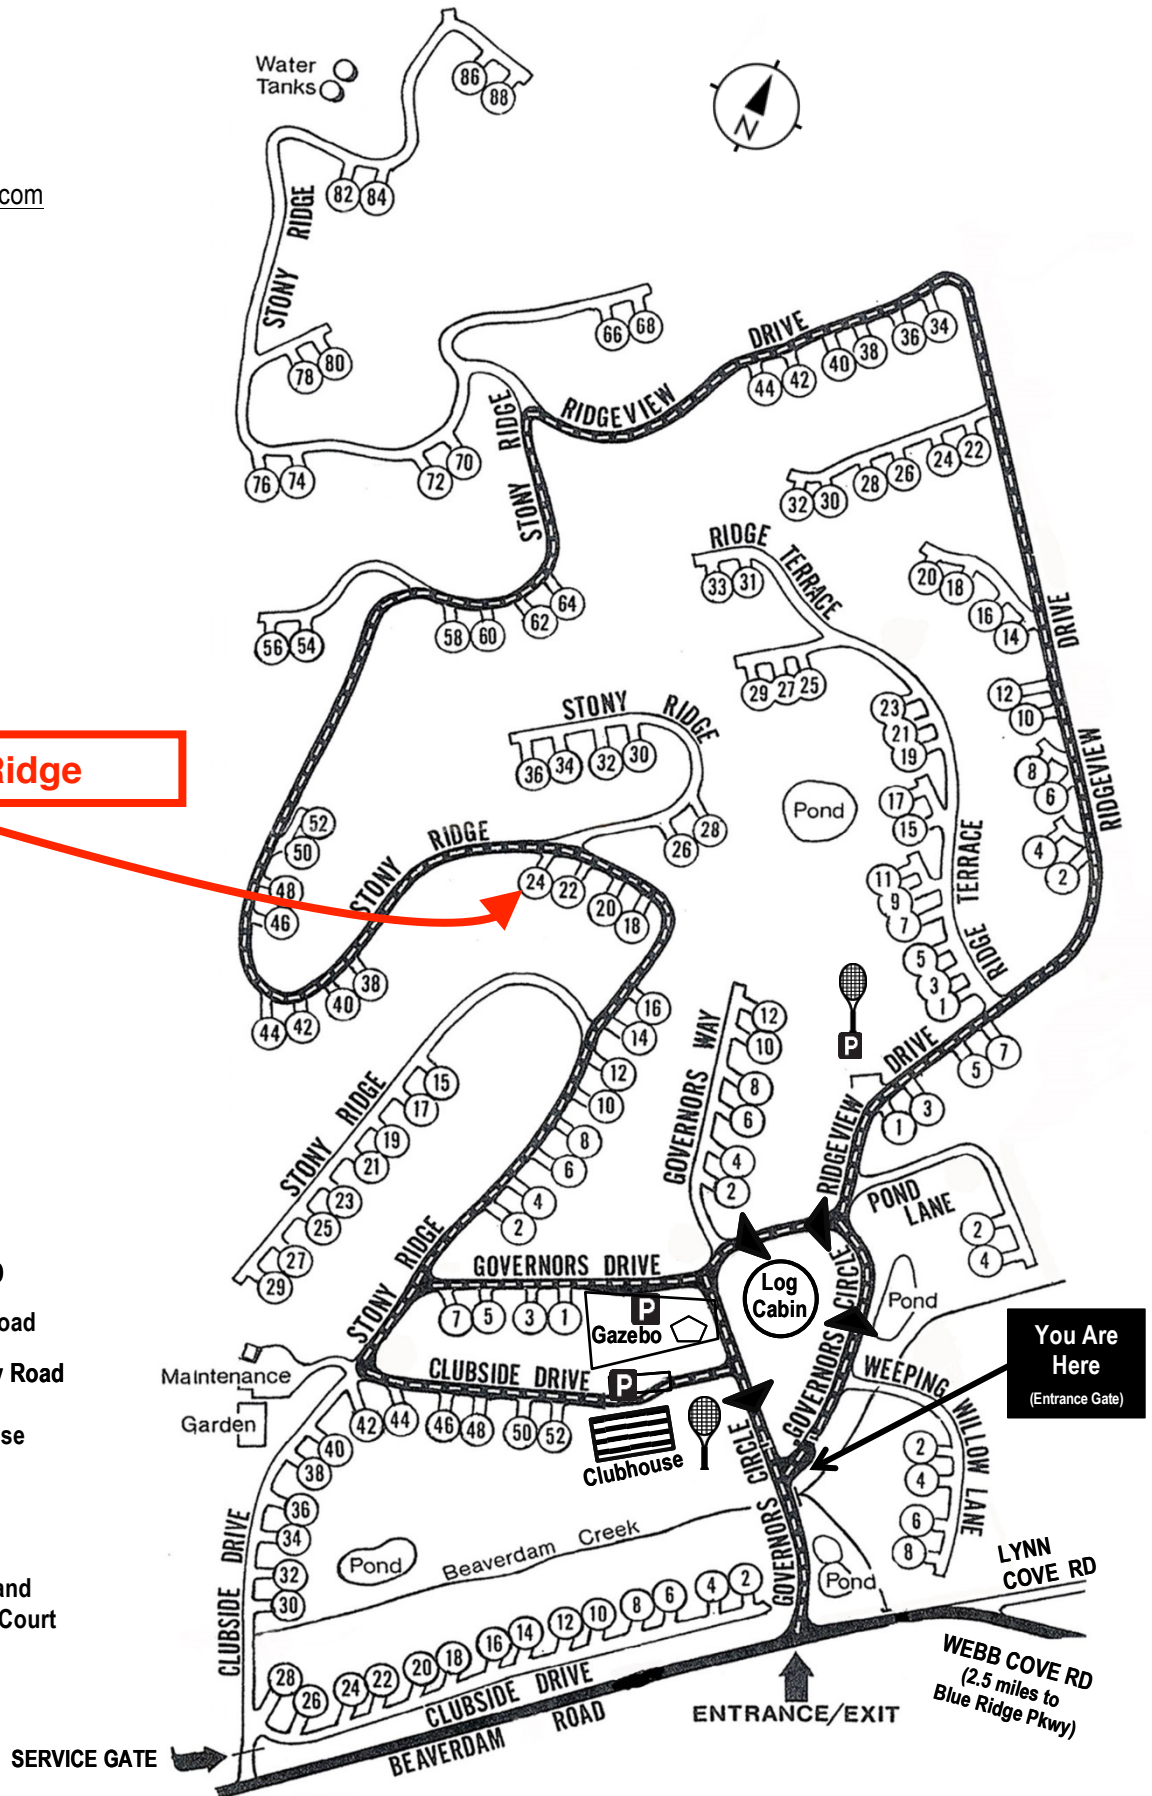

Beaverdam Run Condominium

Community Website

▶ BeaverdamRun.org

Sales Information

▶ BeaverdamRunCondo.com

Water Tanks

24 Stony Ridge

24 Stony Ridge

- MAP LEGEND**
-  Thru - Road
 -  One Way Road
 -  Clubhouse
 -  Log Cabin
 -  Tennis and Pickleball Court

You Are Here
(Entrance Gate)

WEBB COVE RD
(2.5 miles to Blue Ridge Pkwy)