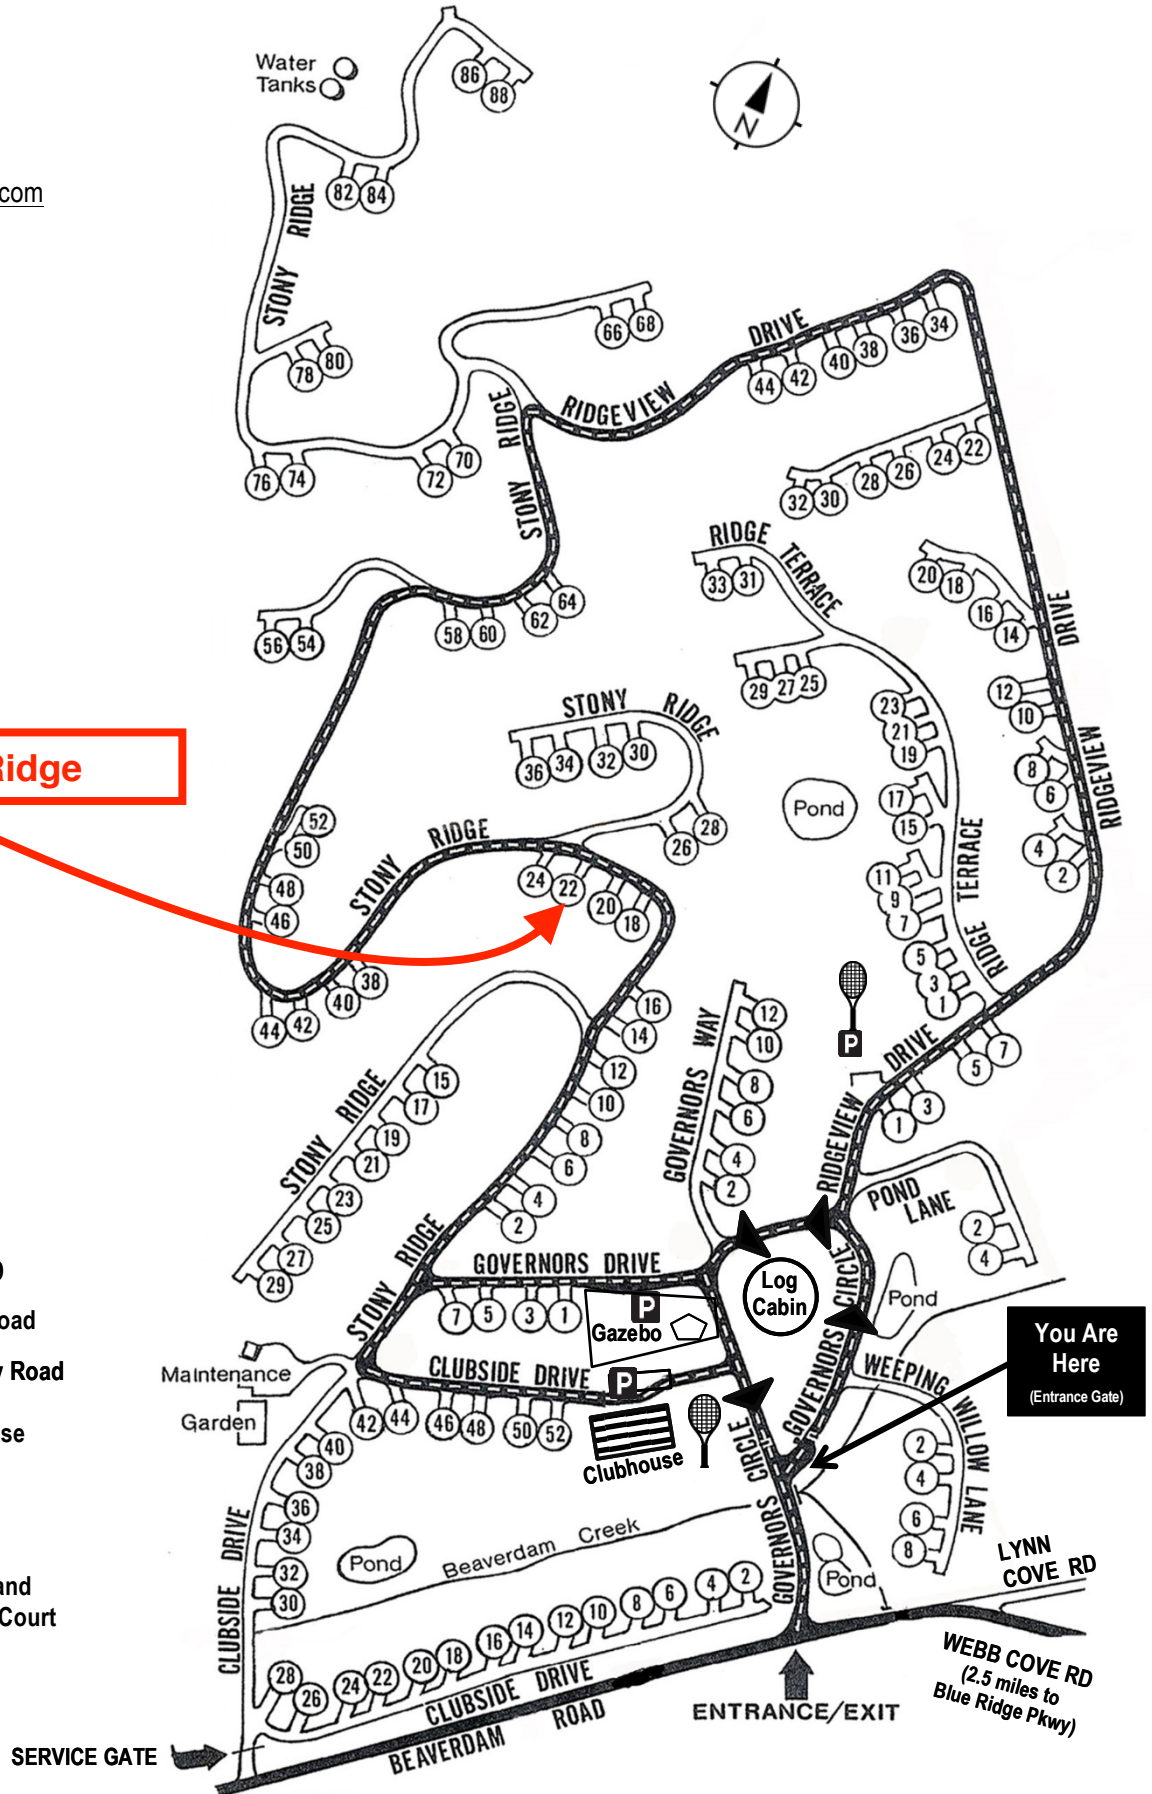

Beaverdam Run Condominium

Community Website

▶ BeaverdamRun.org

Sales Information

▶ BeaverdamRunCondo.com

Water Tanks

22 Stony Ridge

22 Stony Ridge

MAP LEGEND

-  Thru - Road
-  One Way Road
-  Clubhouse
-  Log Cabin
-  Tennis and Pickleball Court

You Are Here
(Entrance Gate)

WEBB COVE RD
(2.5 miles to Blue Ridge Pkwy)