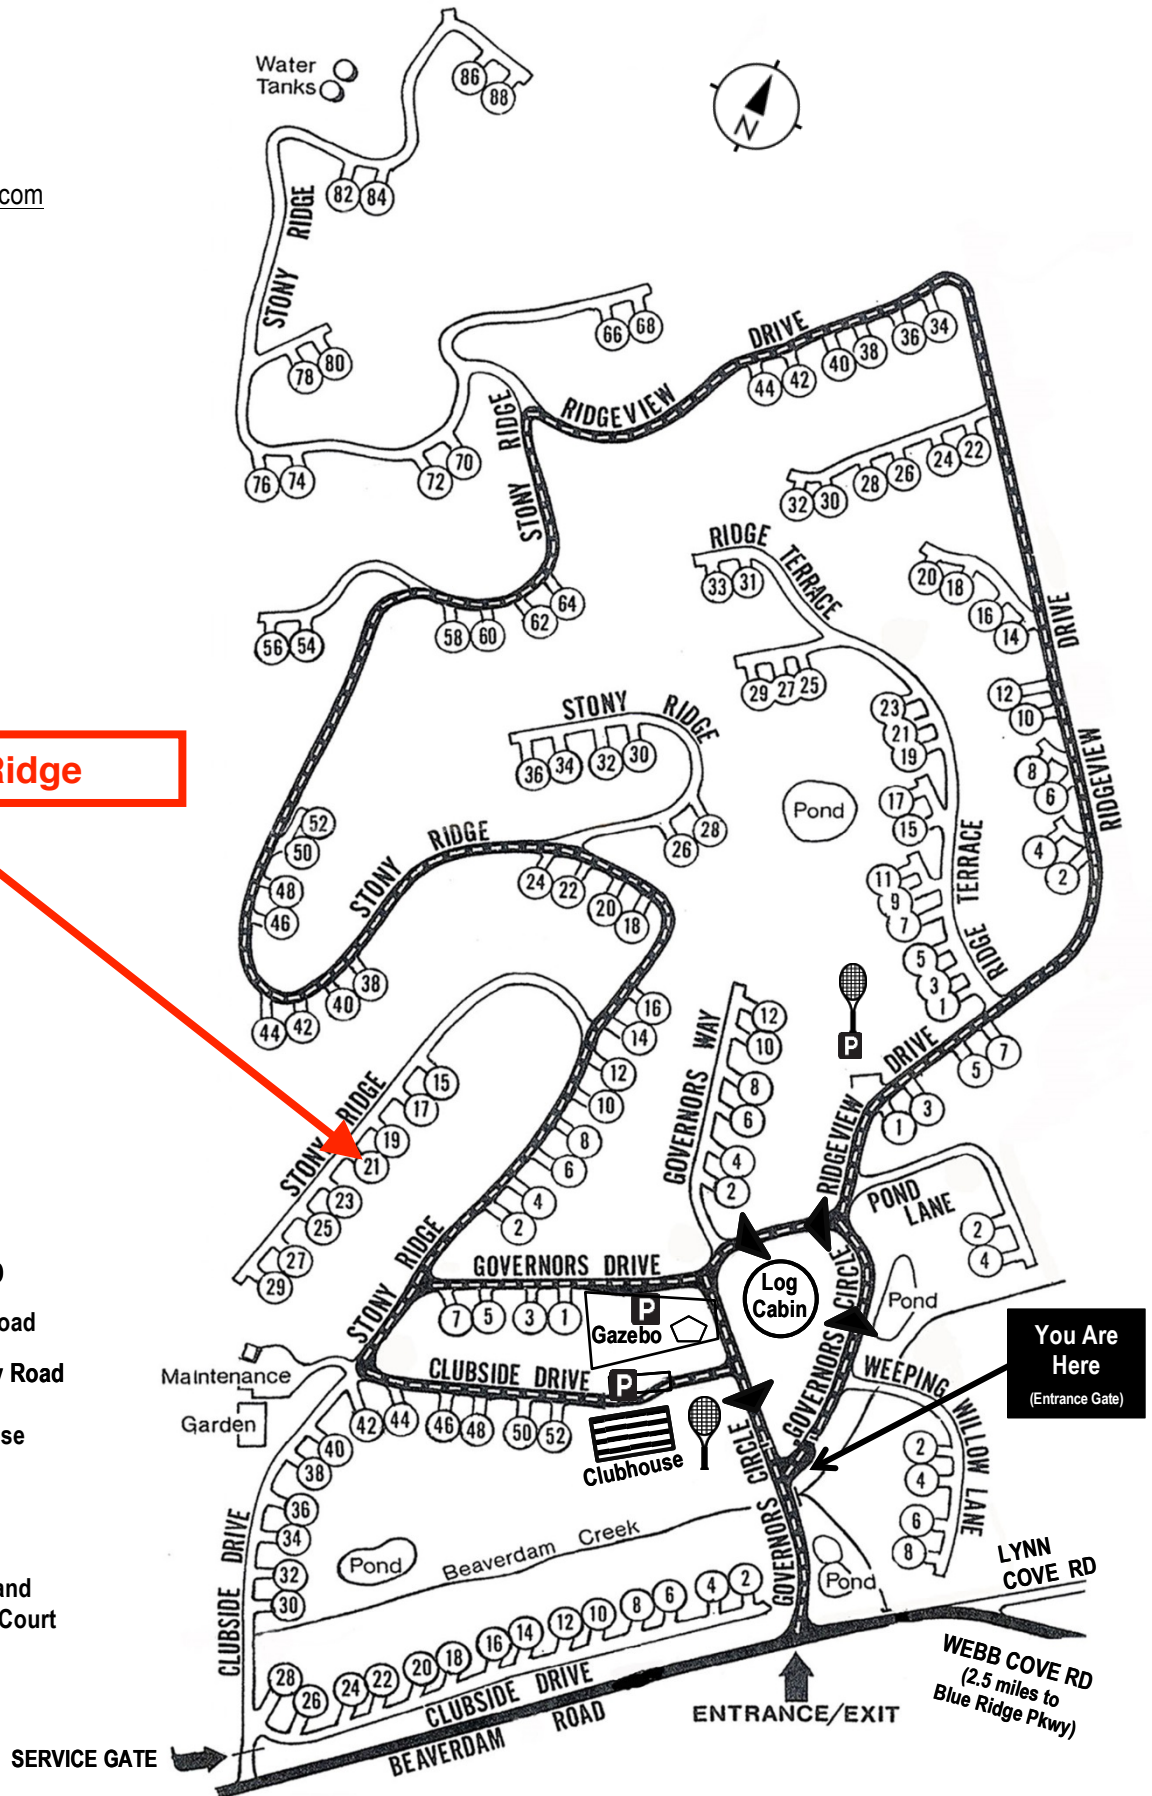

# Beaverdam Run Condominium

**Community Website**

▶ [BeaverdamRun.org](http://BeaverdamRun.org)

**Sales Information**

▶ [BeaverdamRunCondo.com](http://BeaverdamRunCondo.com)

Water Tanks

**21 Stony Ridge**

21 Stony Ridge

**MAP LEGEND**

-  Thru - Road
-  One Way Road
-  Clubhouse
-  Log Cabin
-  Tennis and Pickleball Court

**You Are Here**  
(Entrance Gate)

WEBB COVE RD  
(2.5 miles to Blue Ridge Pkwy)