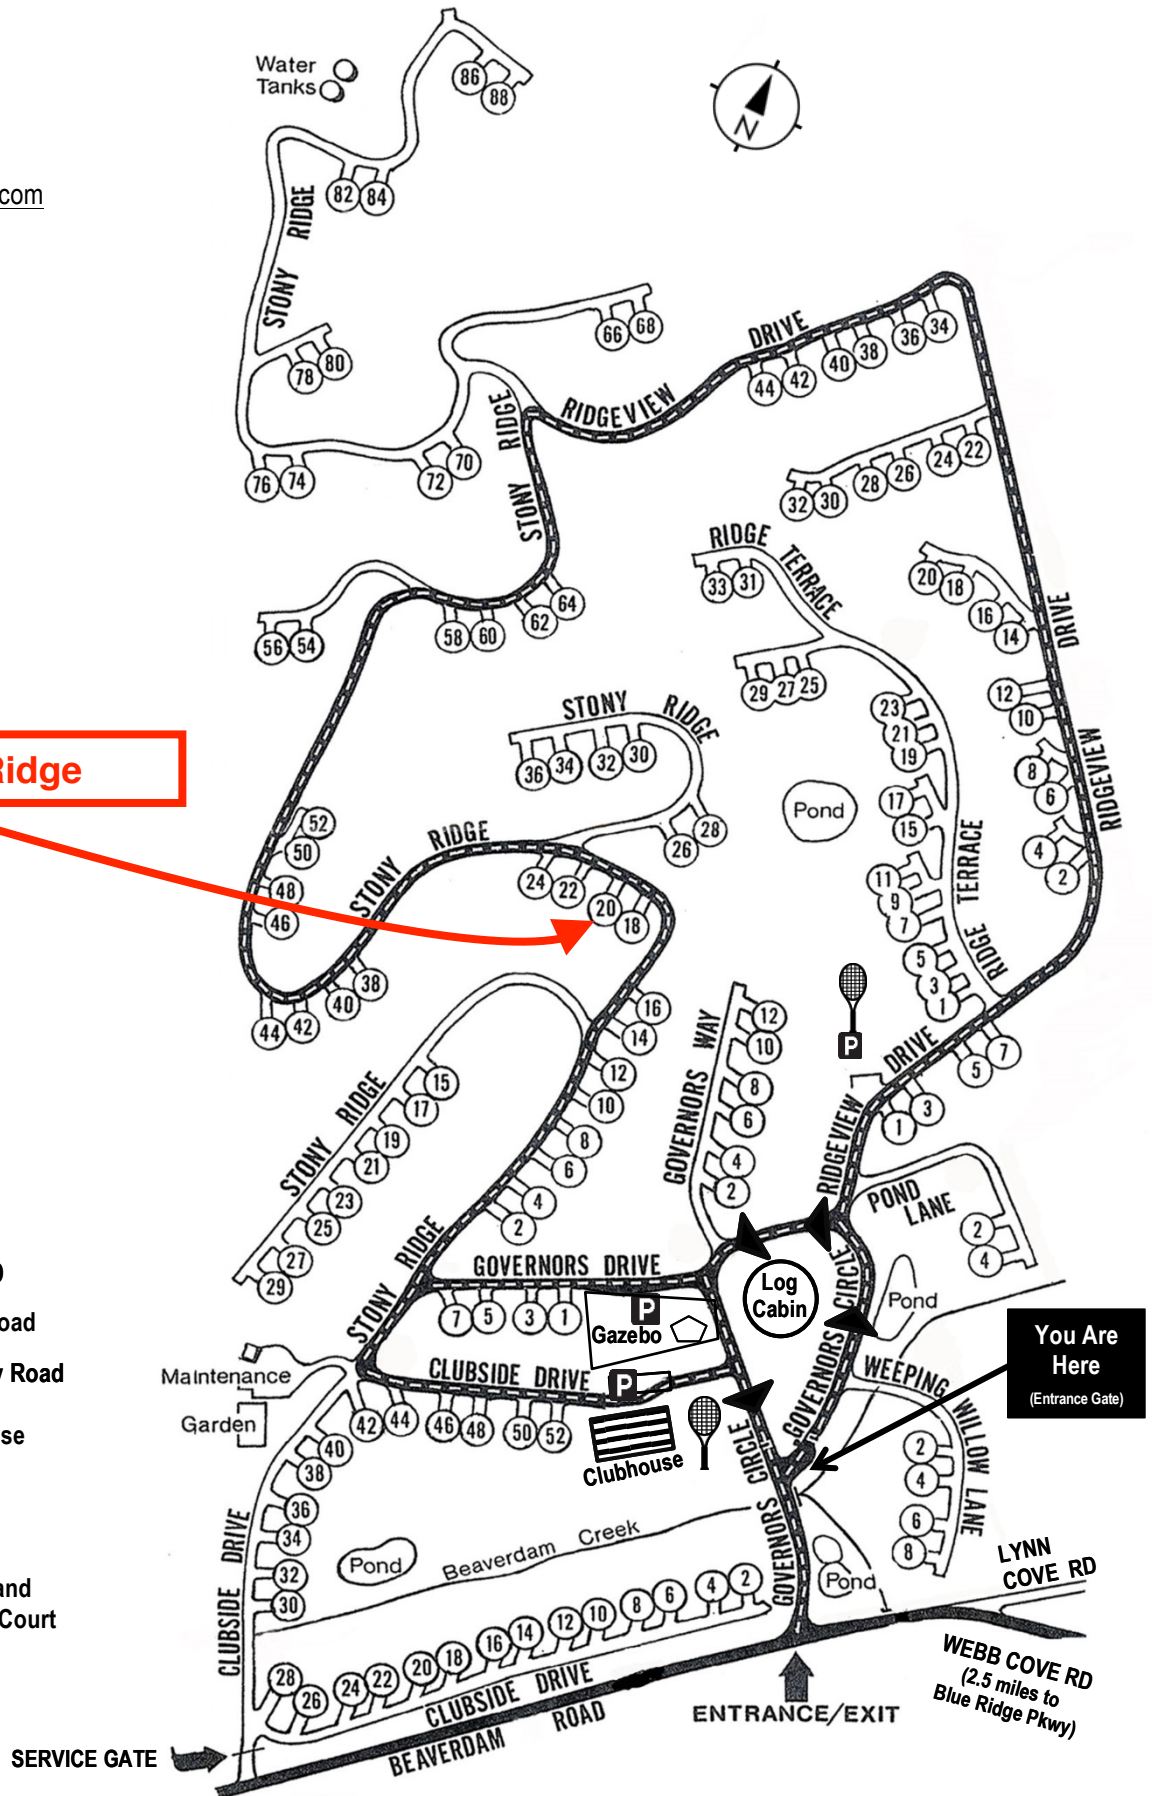

Beaverdam Run Condominium

Community Website

▶ BeaverdamRun.org

Sales Information

▶ BeaverdamRunCondo.com

Water Tanks

20 Stony Ridge

MAP LEGEND

-  Thru - Road
-  One Way Road
-  Clubhouse
-  Log Cabin
-  Tennis and Pickleball Court

You Are Here
(Entrance Gate)

WEBB COVE RD
(2.5 miles to Blue Ridge Pkwy)