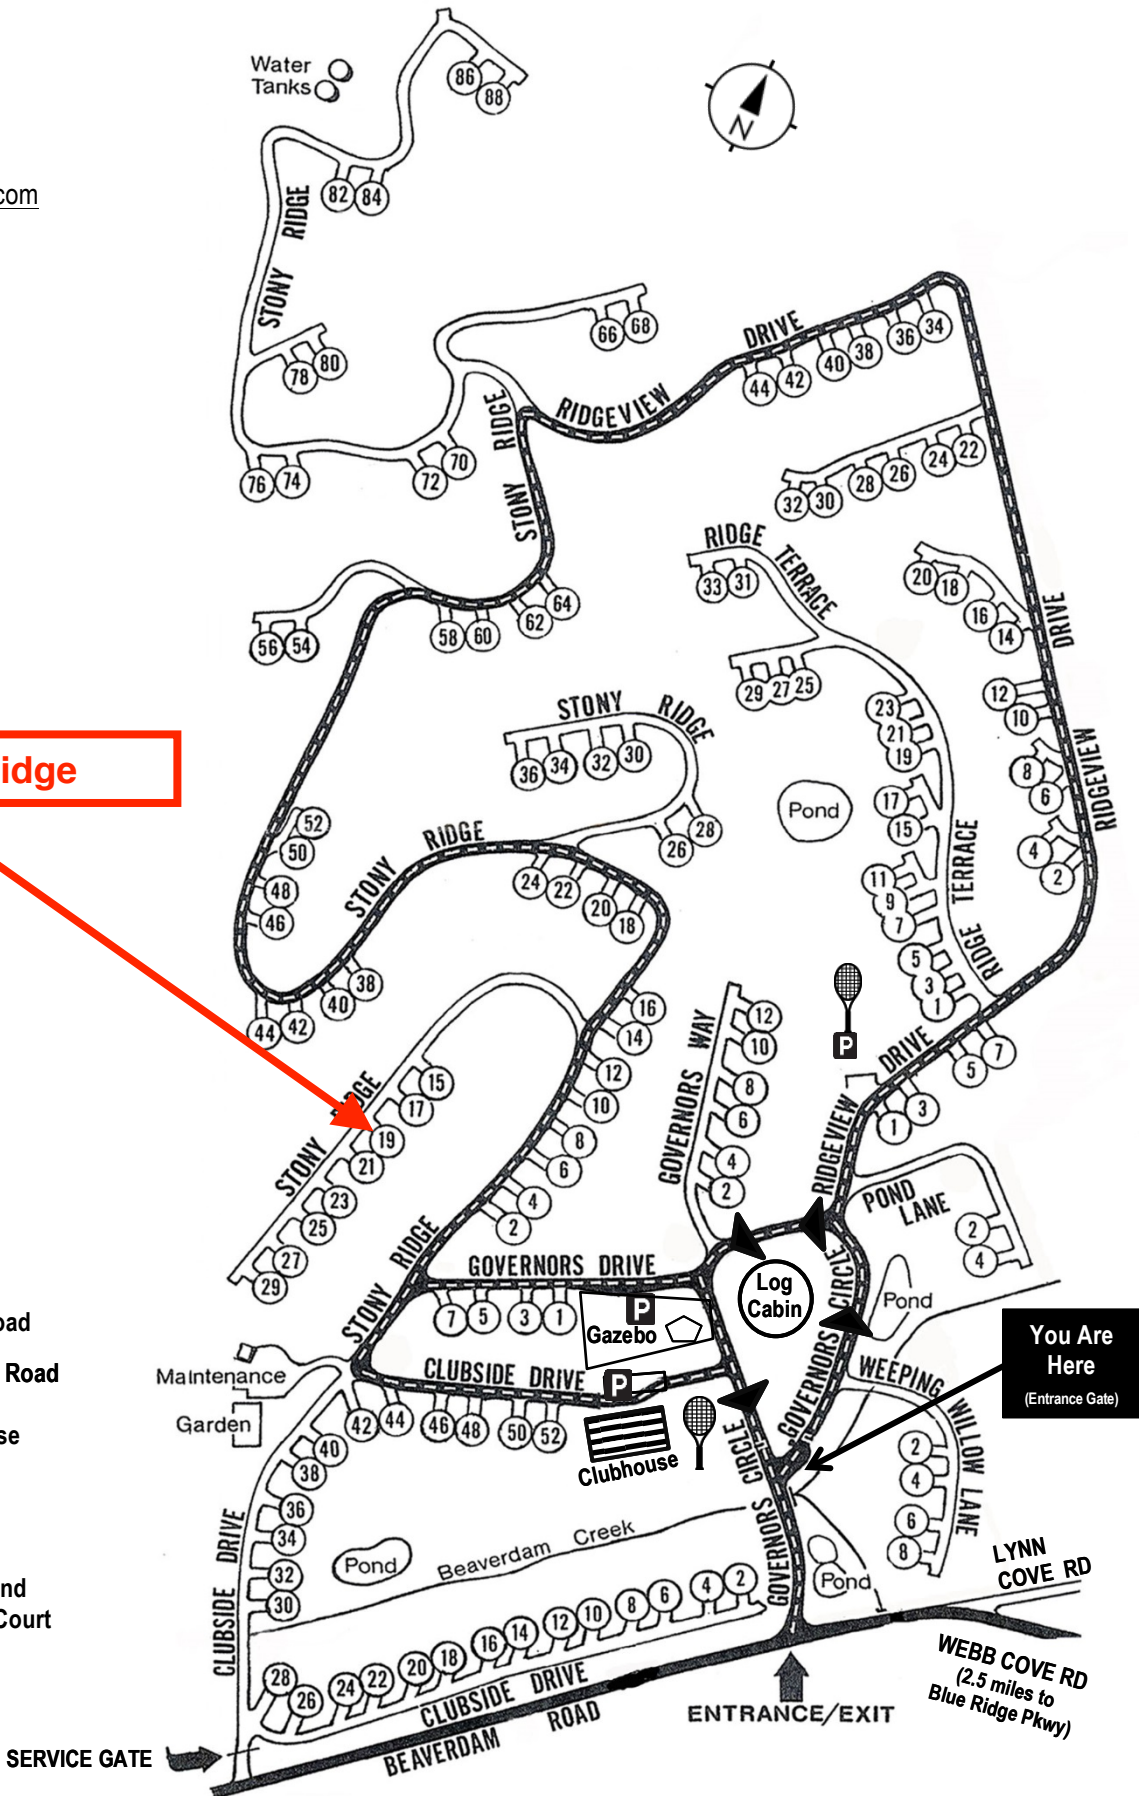

# Beaverdam Run Condominium

**Community Website**

▶ [BeaverdamRun.org](http://BeaverdamRun.org)

**Sales Information**

▶ [BeaverdamRunCondo.com](http://BeaverdamRunCondo.com)

Water Tanks

**19 Stony Ridge**

**MAP LEGEND**

-  Thru - Road
-  One Way Road
-  Clubhouse
-  Log Cabin
-  Tennis and Pickleball Court

**You Are Here**  
(Entrance Gate)

**WEBB COVE RD**  
(2.5 miles to Blue Ridge Pkwy)