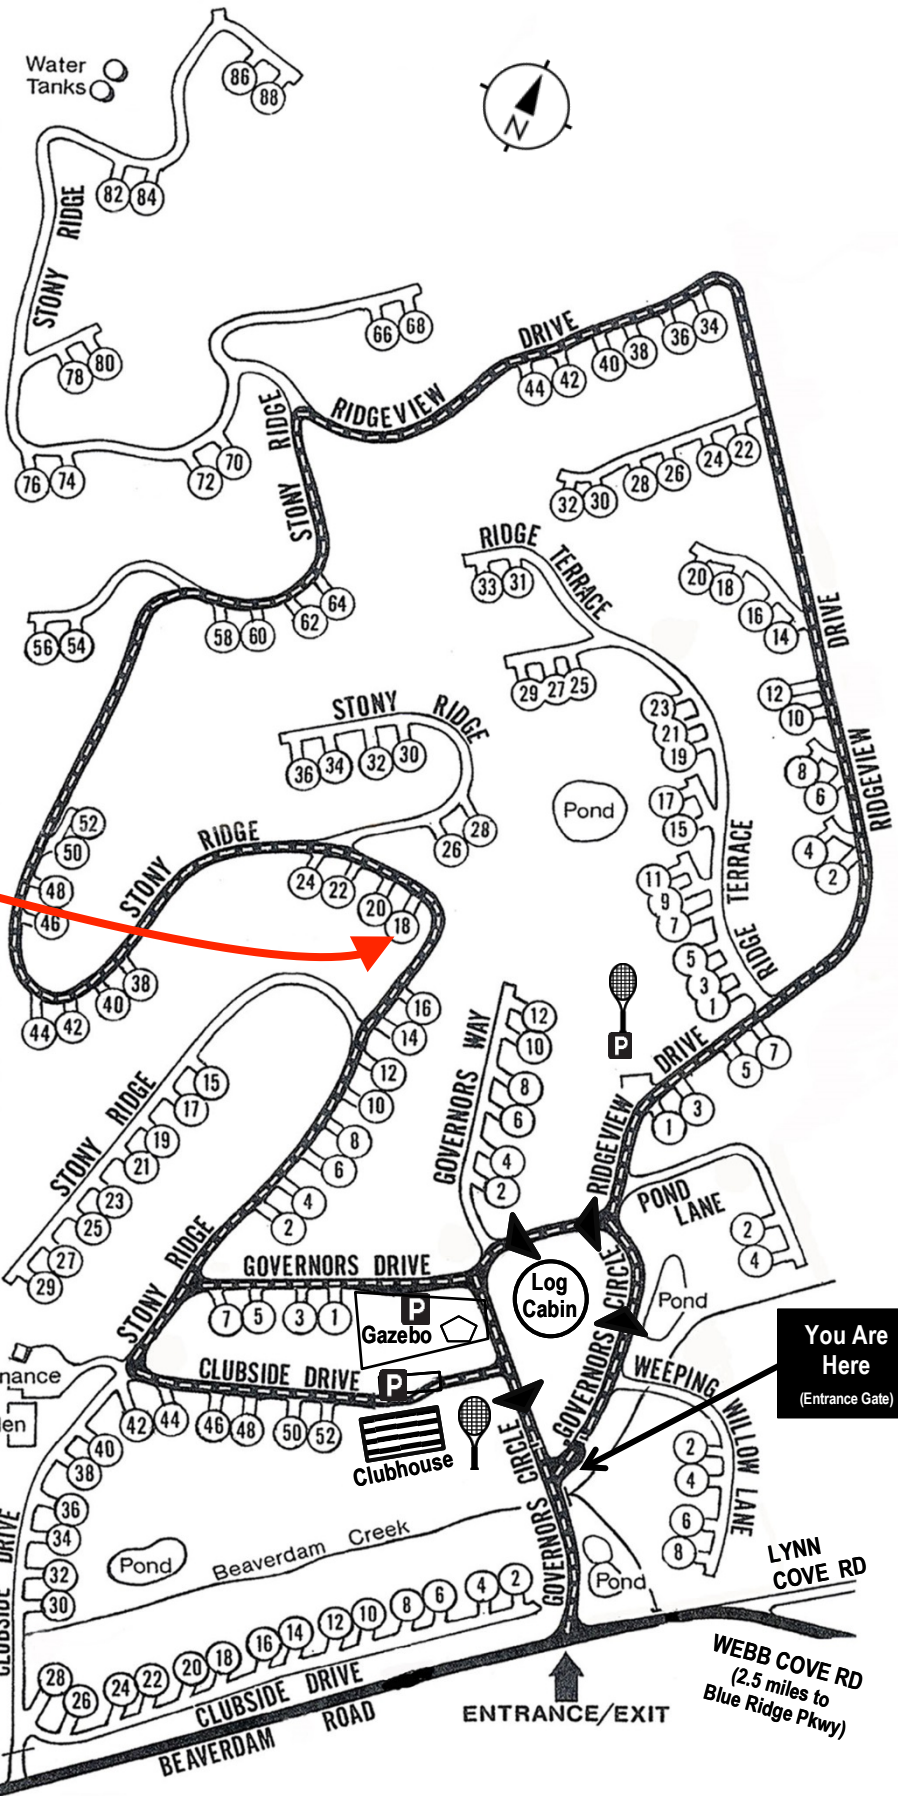

Beaverdam Run Condominium

Community Website

▶ BeaverdamRun.org

Sales Information

▶ BeaverdamRunCondo.com

18 Stony Ridge

MAP LEGEND

-  Thru - Road
-  One Way Road
-  Clubhouse
-  Log Cabin
-  Tennis and Pickleball Court

You Are Here
(Entrance Gate)

SERVICE GATE

ENTRANCE/EXIT

WEBB COVE RD
(2.5 miles to Blue Ridge Pkwy)