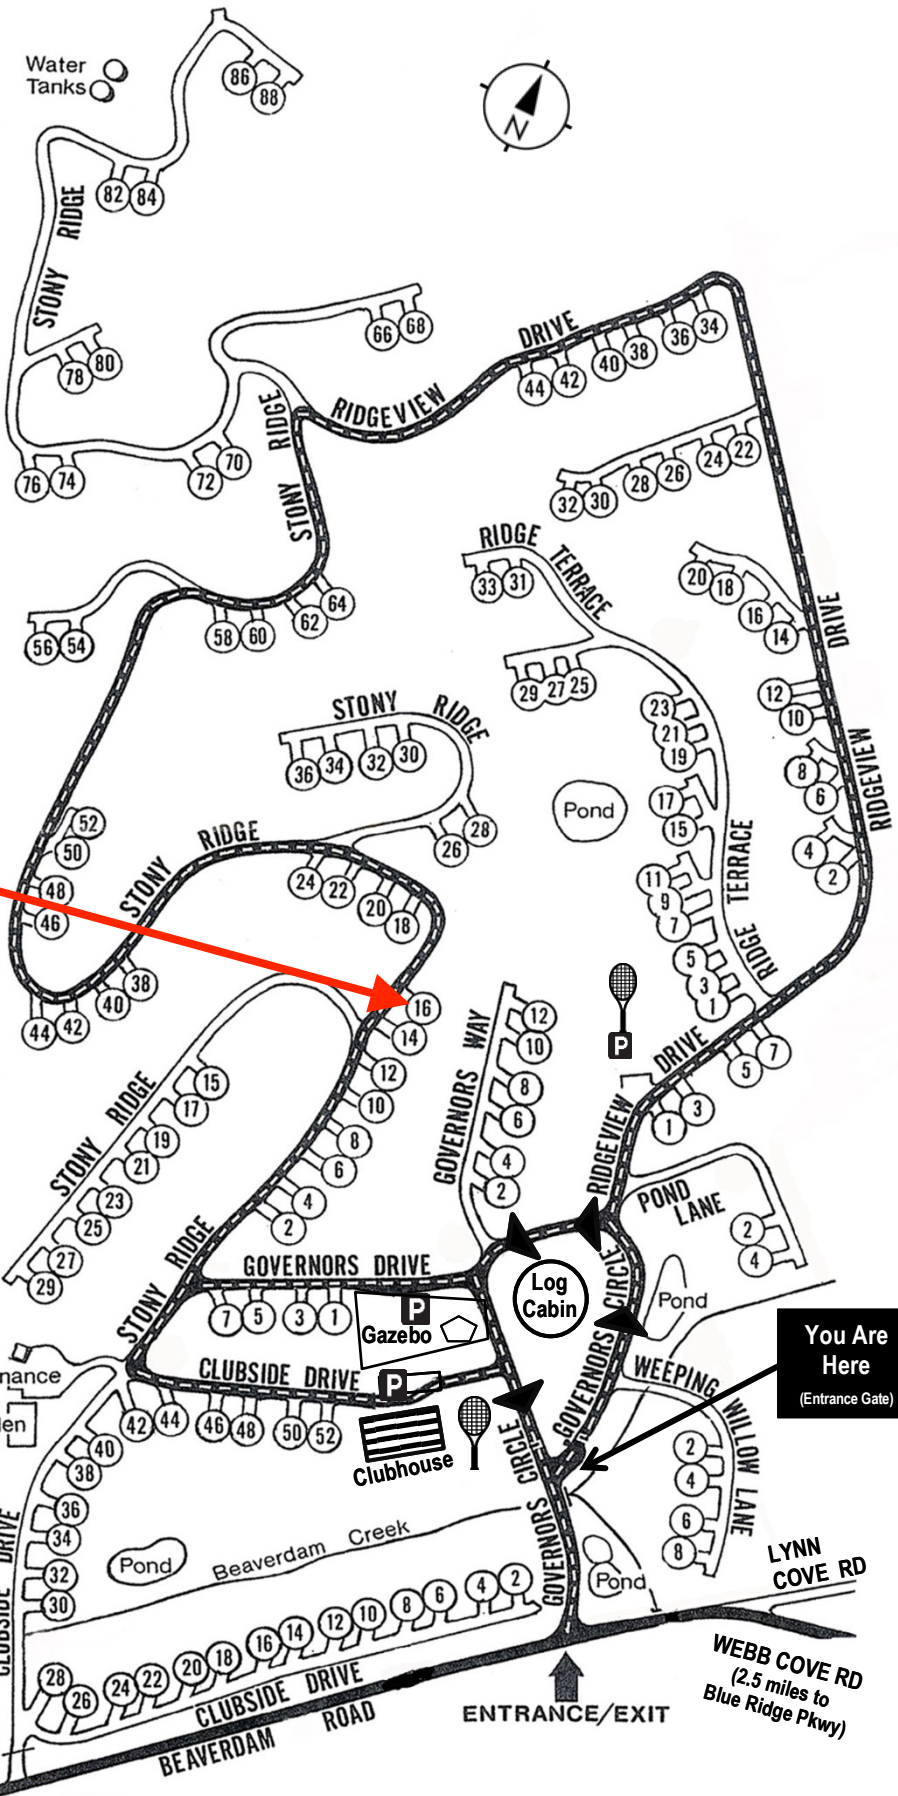

Beaverdam Run Condominium

Community Website

▶ BeaverdamRun.org

Sales Information

▶ BeaverdamRunCondo.com

16 Stony Ridge

MAP LEGEND

-  Thru - Road
-  One Way Road
-  Clubhouse
-  Log Cabin
-  Tennis and Pickleball Court

You Are Here
(Entrance Gate)

SERVICE GATE

ENTRANCE/EXIT

WEBB COVE RD
(2.5 miles to Blue Ridge Pkwy)