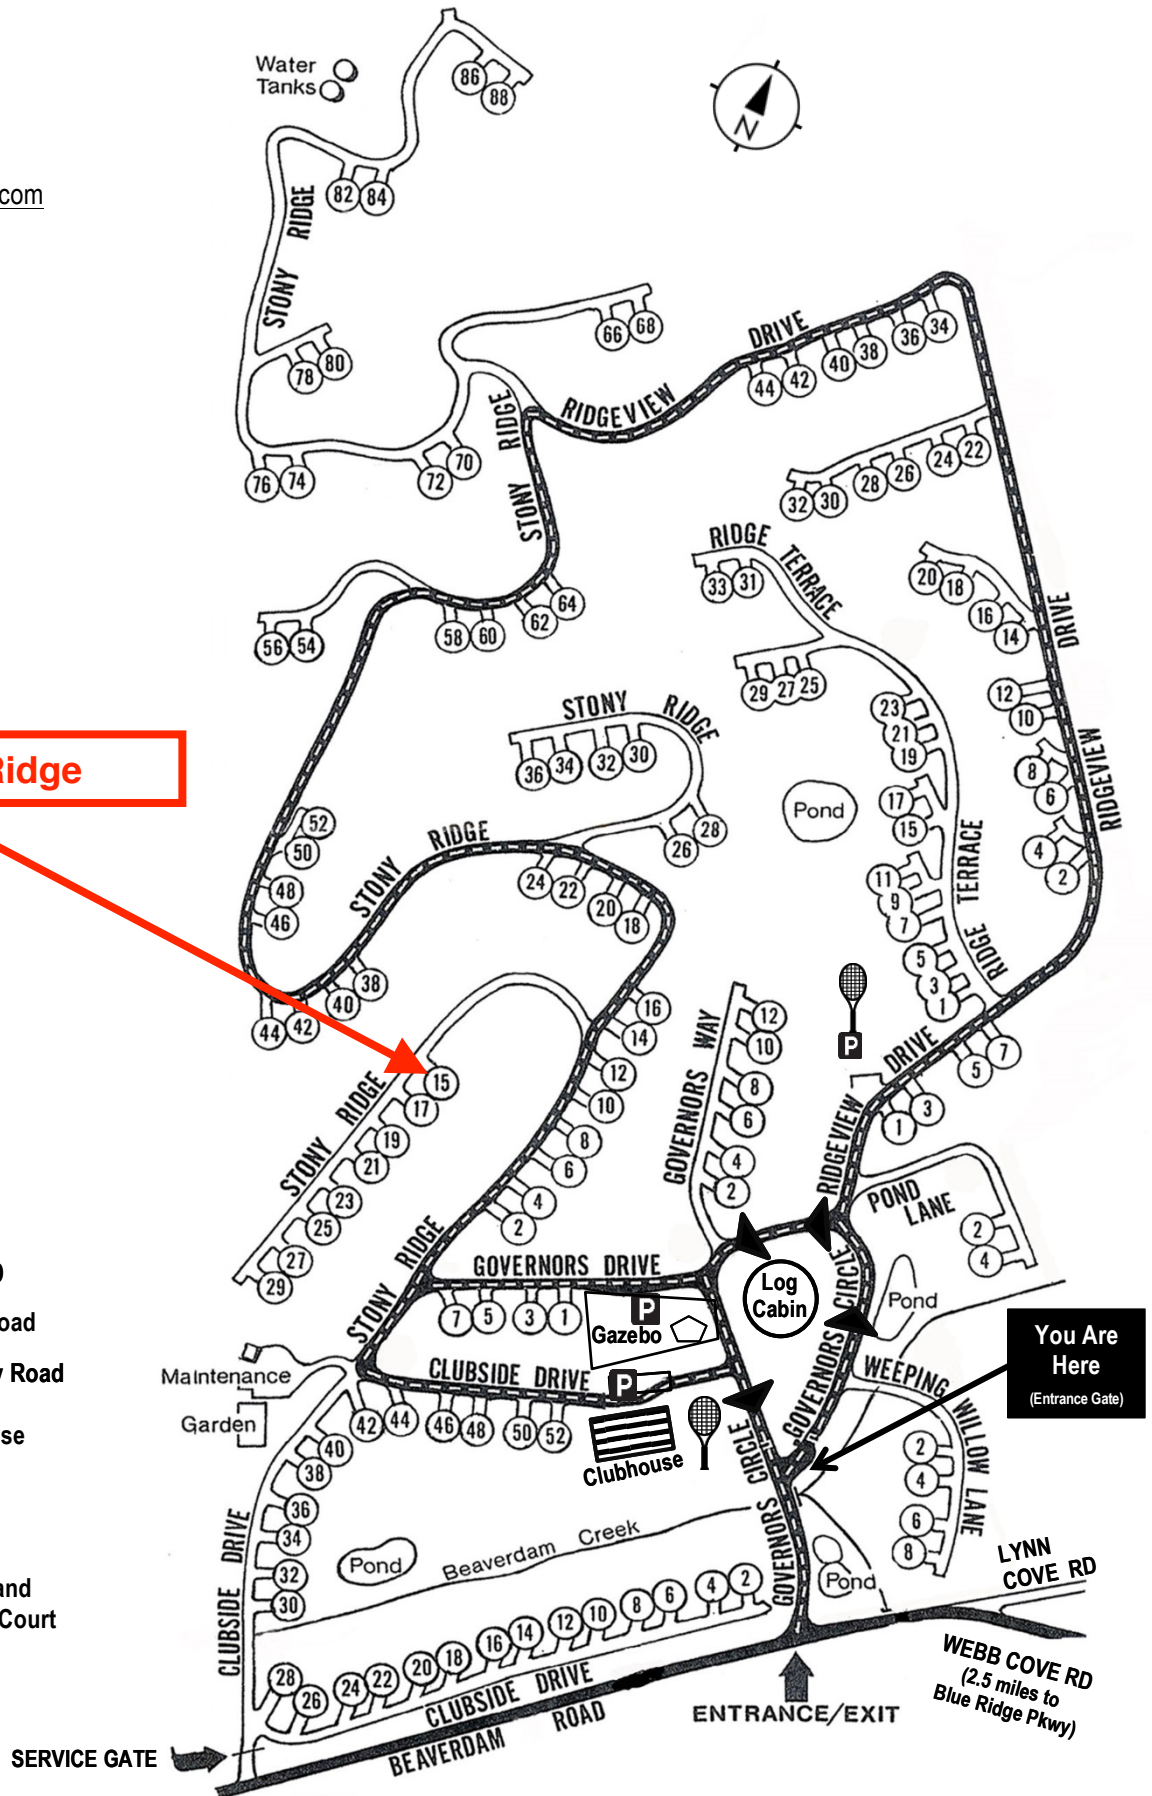

# Beaverdam Run Condominium

**Community Website**

▶ [BeaverdamRun.org](http://BeaverdamRun.org)

**Sales Information**

▶ [BeaverdamRunCondo.com](http://BeaverdamRunCondo.com)

Water Tanks

**15 Stony Ridge**

**MAP LEGEND**

-  Thru - Road
-  One Way Road
-  Clubhouse
-  Log Cabin
-  Tennis and Pickleball Court

**You Are Here**  
(Entrance Gate)

**WEBB COVE RD**  
(2.5 miles to Blue Ridge Pkwy)